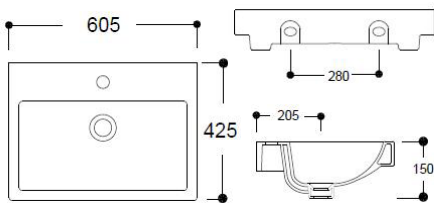

Zen Drop-In Basin

520X410mm
FC17TUL01 (1th) / FC17TUL07 (3th)

Available 1 or 3 Taphole
Optional Liquid Soap Dispenser available on 1 Taphole basin, left or right position
Requires 32mm overflow waste - recommend code 94238
For bathroom cabinet/s to suit see Kato Furniture, Stone-Top Collection

Zen Wall Basin

600X425mm
FC15LVB01 (1th) / FC15LVB07 (3th)

1 Taphole, 3 Taphole
Optional Liquid Soap Dispenser available on 1 Taphole basin, left or right position
Requires 32mm overflow waste - recommend code 94238

Zen Under-Counter Basin

540X350mm (depth 90mm)
FC06TAL00

No Taphole
Requires 32mm overflow waste - recommend code 94238
For bathroom cabinet/s to suit see Zeta Furniture, Under-Counter Collection

Zen Under-Counter Basin