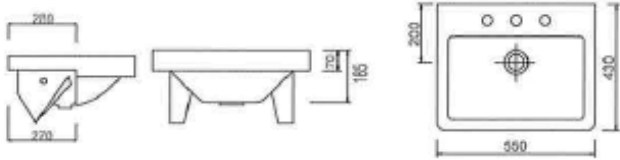

Zen Range

The Argent Zen Basin collection features:-

- Square modern design
- 5 Year Warranty on ceramics

Zen Semi-Recessed Basin

550X425mm
FC11TUL01 (1th) / FC11TUL07 (3th)

Available 1 or 3 Taphole
Optional Liquid Soap Dispenser available on 1 Taphole basin, left or right position
Requires 32mm overflow waste - recommend code 94238
For bathroom cabinet/s to suit see Zeta Furniture, Semi-Recessed Collection

Zen Drop-In Basin

520X410mm
FC17TUL01 (1th) / FC17TUL07 (3th)

Available 1 or 3 Taphole
Optional Liquid Soap Dispenser available on 1 Taphole basin, left or right position
Requires 32mm overflow waste - recommend code 94238
For bathroom cabinet/s to suit see Kato Furniture, Stone-Top Collection

Zen Wall Basin

600X425mm
FC15LVB01 (1th) / FC15LVB07 (3th)

1 Taphole, 3 Taphole
Optional Liquid Soap Dispenser available on 1 Taphole basin, left or right position
Requires 32mm overflow waste - recommend code 94238

Zen Under-Counter Basin

540X350mm (depth 90mm)
FC06TAL00

No Taphole
Requires 32mm overflow waste - recommend code 94238
For bathroom cabinet/s to suit see Zeta Furniture, Under-Counter Collection

Zen Under-Counter Basin