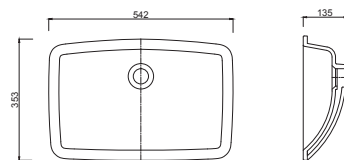

Zen Drop-In Basin

520X410mm
FC17TUL01 (1th) / FC17TUL07 (3th)

Available 1 or 3 Taphole
Optional Liquid Soap Dispenser available on 1 Taphole basin, left or right position
Requires 32mm overflow waste - recommend code 94238
For bathroom cabinet/s to suit see Kato Furniture, Stone-Top Collection

Zen Wall Basin

600X425mm
FC15LVB01 (1th) / FC15LVB07 (3th)

1 Taphole, 3 Taphole
Optional Liquid Soap Dispenser available on 1 Taphole basin, left or right position
Requires 32mm overflow waste - recommend code 94238

Zen Under-Counter Basin

540X350mm (depth 90mm)
FC06TAL00

No Taphole
Requires 32mm overflow waste - recommend code 94238
For bathroom cabinet/s to suit see Zeta Furniture, Under-Counter Collection

Zen Under-Counter Basin

560X385mm (depth 120mm)
FC07TAL00

No Taphole
Requires 32mm overflow waste - recommend code 94238

Technical Advice Hotline 1800 356 717

email: ac@argentaust.com.au

www.argentaust.com.au

Argent Central
Ph: 1300 364 748
Fax: 1300 656 057