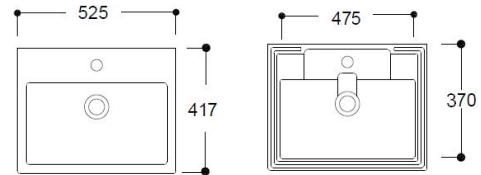

Zen Range

The Argent Zen Basin collection features:-

- Square modern design
- 5 Year Warranty on ceramics

Zen Semi-Recessed Basin

550X425mm
FC11TUL01 (1th) / FC11TUL07 (3th)

Available 1 or 3 Taphole
Optional Liquid Soap Dispenser available on 1 Taphole basin, left or right position
Requires 32mm overflow waste - recommend code 94238
For bathroom cabinet/s to suit see Zeta Furniture, Semi-Recessed Collection

Zen Drop-In Basin

520X410mm
FC17TUL01 (1th) / FC17TUL07 (3th)

Available 1 or 3 Taphole
Optional Liquid Soap Dispenser available on 1 Taphole basin, left or right position
Requires 32mm overflow waste - recommend code 94238
For bathroom cabinet/s to suit see Kato Furniture, Stone-Top Collection

Zen Wall Basin

600X425mm
FC15LVB01 (1th) / FC15LVB07 (3th)

1 Taphole, 3 Taphole
Optional Liquid Soap Dispenser available on 1 Taphole basin, left or right position
Requires 32mm overflow waste - recommend code 94238

Zen Under-Counter Basin

540X350mm (depth 90mm)
FC06TAL00

No Taphole
Requires 32mm overflow waste - recommend code 94238
For bathroom cabinet/s to suit see Zeta Furniture, Under-Counter Collection

Zen Under-Counter Basin