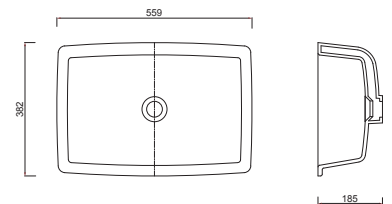

Zen Drop-In Basin

520X410mm
FC17TUL01 (1th) / FC17TUL07 (3th)

Available 1 or 3 Taphole
Optional Liquid Soap Dispenser available on 1 Taphole basin, left or right position
Requires 32mm overflow waste - recommend code 94238
For bathroom cabinet/s to suit see Kato Furniture, Stone-Top Collection

Zen Wall Basin

600X425mm
FC15LVB01 (1th) / FC15LVB07 (3th)

1 Taphole, 3 Taphole
Optional Liquid Soap Dispenser available on 1 Taphole basin, left or right position
Requires 32mm overflow waste - recommend code 94238

Zen Under-Counter Basin

540X350mm (depth 90mm)
FC06TAL00

No Taphole
Requires 32mm overflow waste - recommend code 94238
For bathroom cabinet/s to suit see Zeta Furniture, Under-Counter Collection

Zen Under-Counter Basin

560X385mm (depth 120mm)
FC07TAL00

No Taphole
Requires 32mm overflow waste - recommend code 94238

Technical Advice Hotline 1800 356 717

email: ac@argentaust.com.au

www.argentaust.com.au

Argent Central
Ph: 1300 364 748
Fax: 1300 656 057