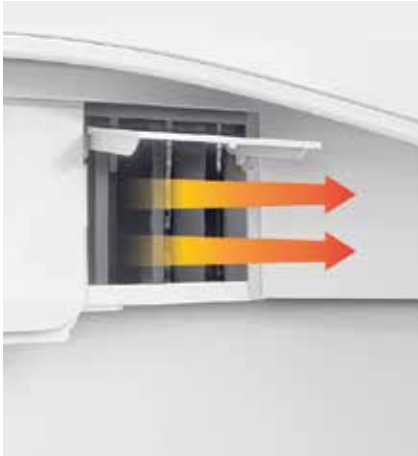

VICLEAN-A

Designed to fit

THE PERFECT MATCH FOR YOUR STYLE

Whether you like your bathroom in a timeless classic style or minimalist and modern, with three different bidet seat designs – the classic D-shape, the angular SQ-shape or the elegant, oblong E-shape – the ViClean-A matches your preferred choice of bathroom ceramics.

ULTIMATE COMFORT

From an automatic open/close mechanism to the nightlight and individual user profiles, from the seat heating to the warm air dryer and many other comfort features – ViClean-A meets your every need.

*Fully-equipped
for comfort*

INDIVIDUAL FEATURES

ViClean-A offers a full range of comfortable features and meets the highest expectations for comfort and well-being.