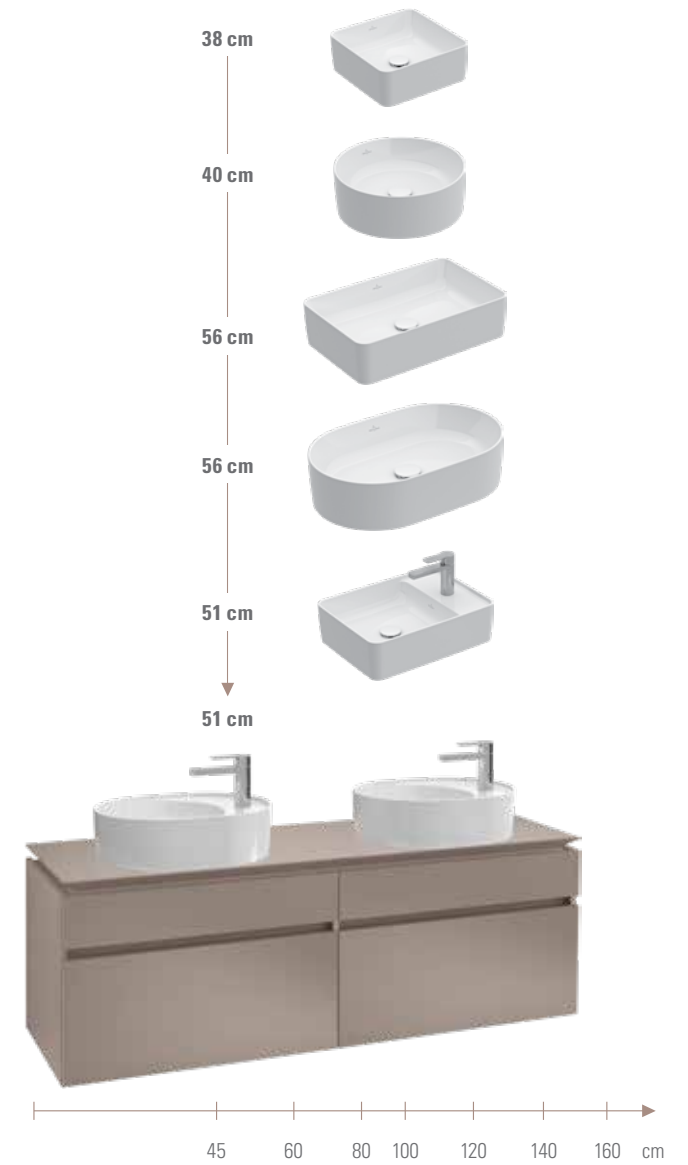

The splendid lightness of well-being

VANITY WASHBASINS

Collaro vanity unit | Width x 55 cm x 45 cm

Collaro vanity unit | Width x 55 cm x 50 cm

SURFACE-MOUNTED WASHBASINS

Legato vanity unit | Width x 55 cm x 50 cm