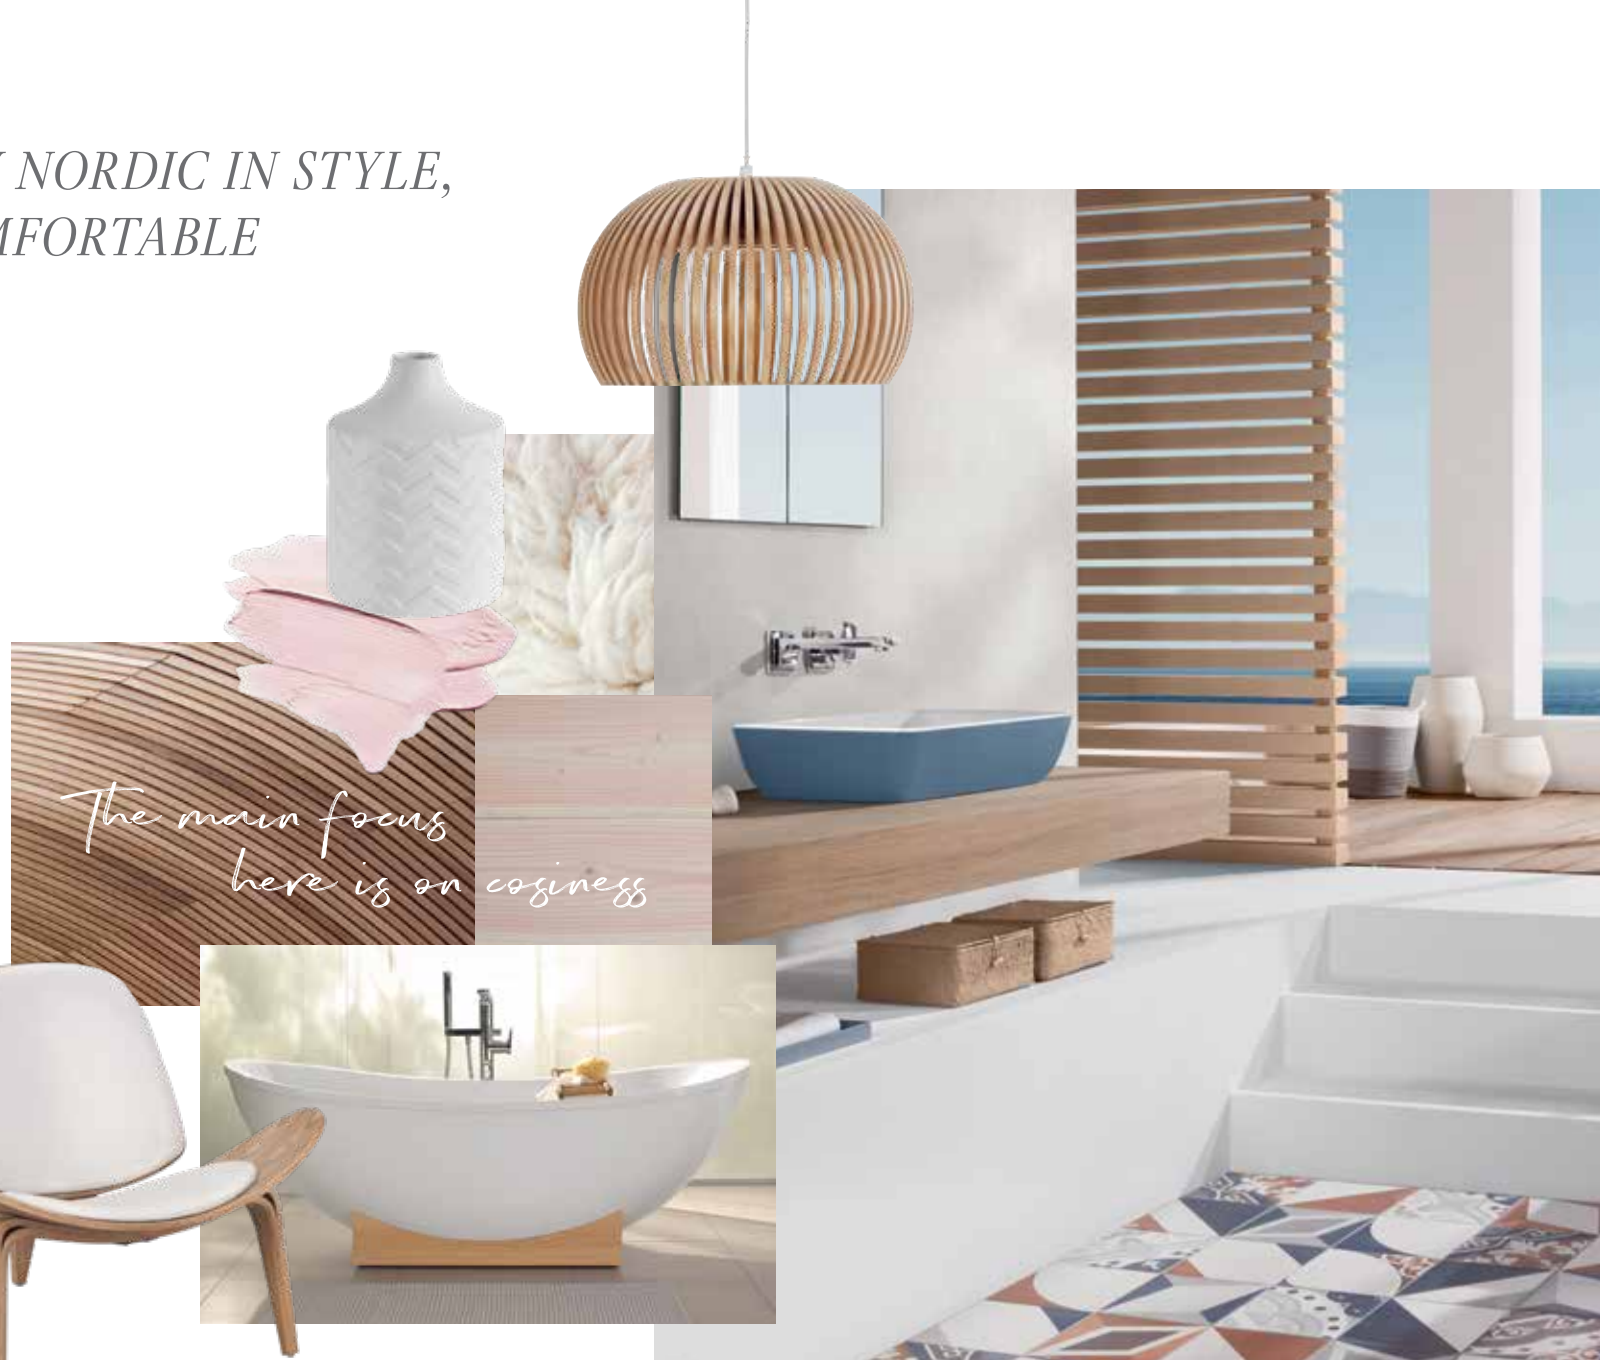

More on this look:
AVENTO page 28
COLLARO page 82
SUBWAY 2.0 page 62