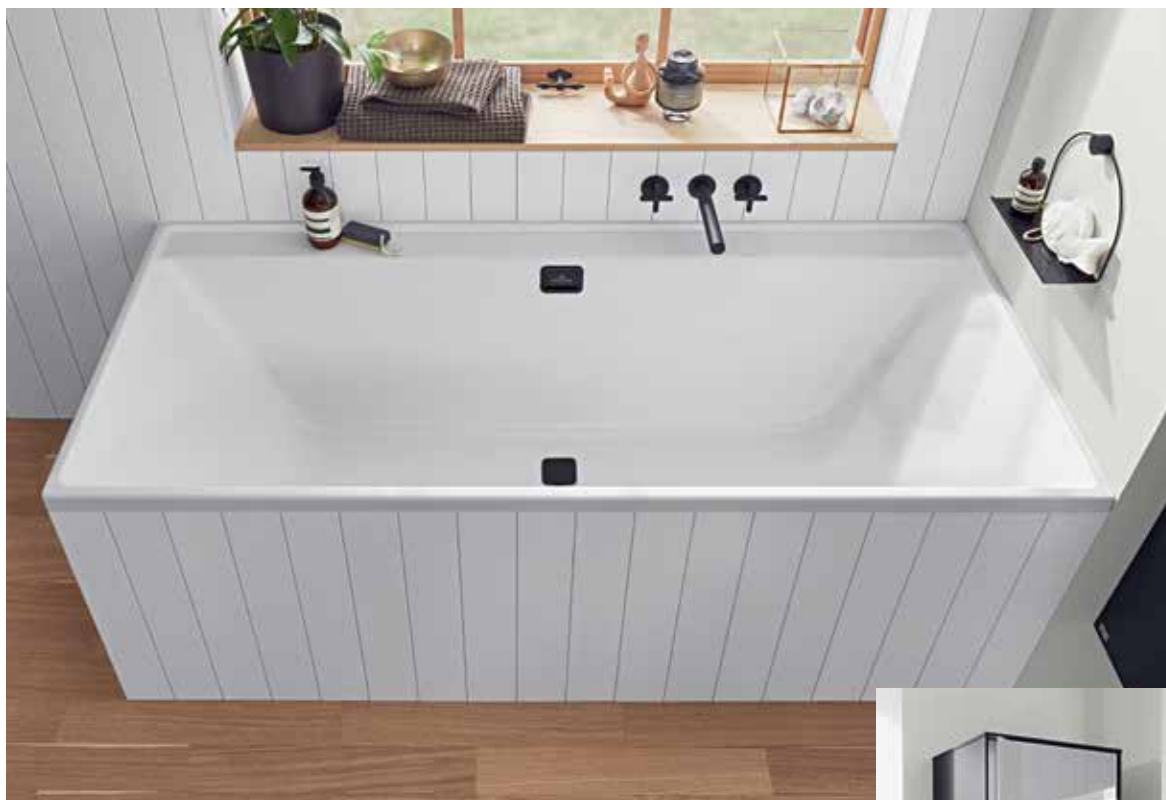

COLLARO bathroom collection
CULT tap fittings programme

COLLARO bathroom collection
DAWN* tap fittings programme

NICE AND EASY DOES IT

These baths featuring a delicate profile and a wide rim on one side offer plenty of space for relaxing moments – with the option of an integrated whirlpool system.