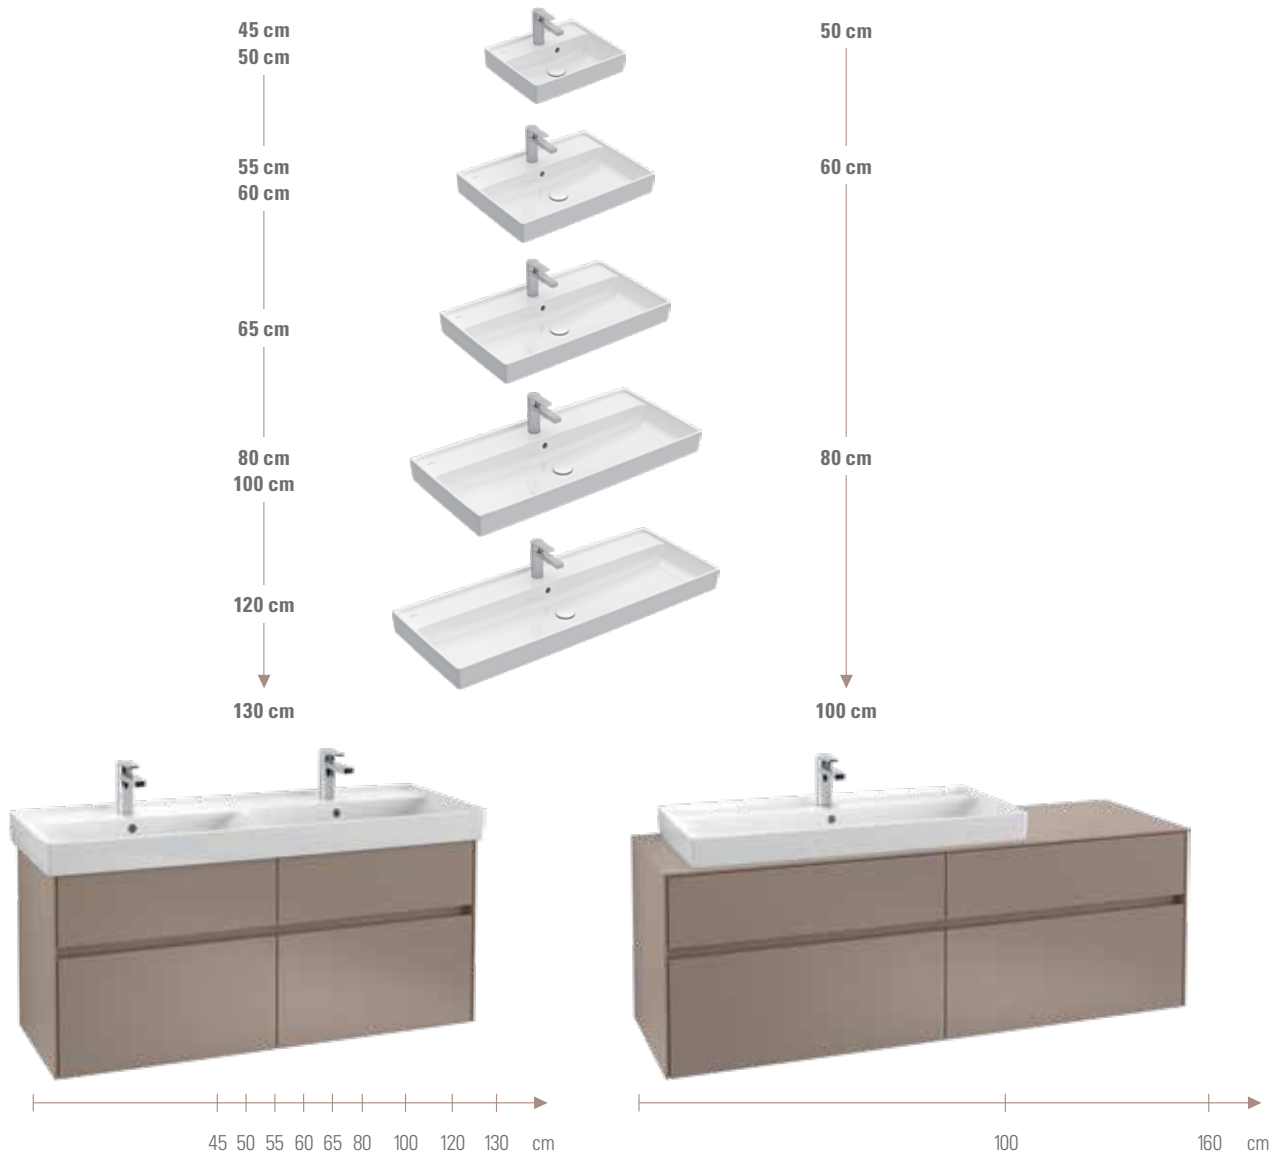

VANITY WASHBASINS

Collaro vanity unit | Width x 55 cm x 45 cm

Collaro vanity unit | Width x 55 cm x 50 cm