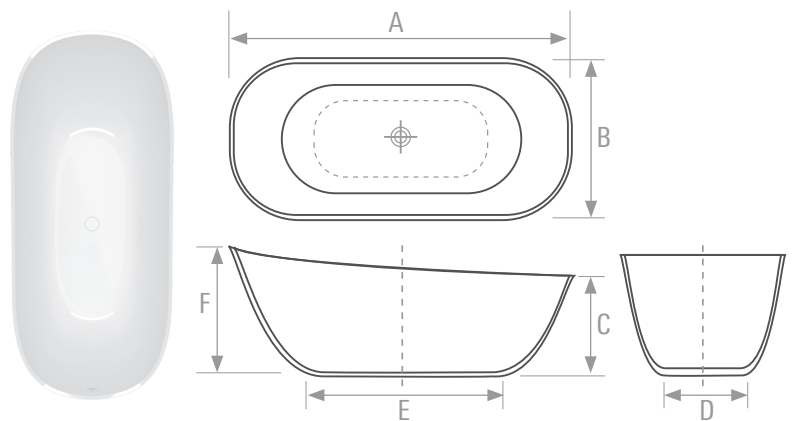

QUARYL BATHS

ANTAOO

(A) Length	(B) Width	(C) Height	(D) Base Width	(E) Base Height
1700 mm	750 mm	504 mm	410 mm	965 mm

INSTALLATION NOTE: recess in floor required for plumbing connection. See specification sheet for more details.

THEANO

(A) Length	(B) Width	(C) Height	(D) Base Width	(E) Base Height
1550 mm	750 mm	506 mm	340 mm	785 mm
1750 mm	800 mm	506 mm	365 mm	935 mm

INSTALLATION NOTE: recess in floor required for plumbing connection. See specification sheet for more details.

THEANO CURVE

(A) Length	(B) Width	(C) Height	(D) Base Width	(E) Base Height	(F) Height
1700 mm	750 mm	506 mm	343 mm	895 mm	895 mm

INSTALLATION NOTE: recess in floor required for plumbing connection. See specification sheet for more details.

QUARYL BATHS

AVEO

(A) Length	(B) Width	(C) Height	(D) Base Width	(E) Base Height	(F) Height
1900 mm	950 mm	672 mm	669 mm	1391 mm	830 mm

OBERON

(A) Length	(B) Width	(C) Depth	(D) Base Width	(E) Base Height
1600 mm	750 mm	450 mm	433 mm	1135 mm
1700 mm	750 mm	450 mm	431 mm	1238 mm
1800 mm	800 mm	470 mm	453 mm	1267 mm