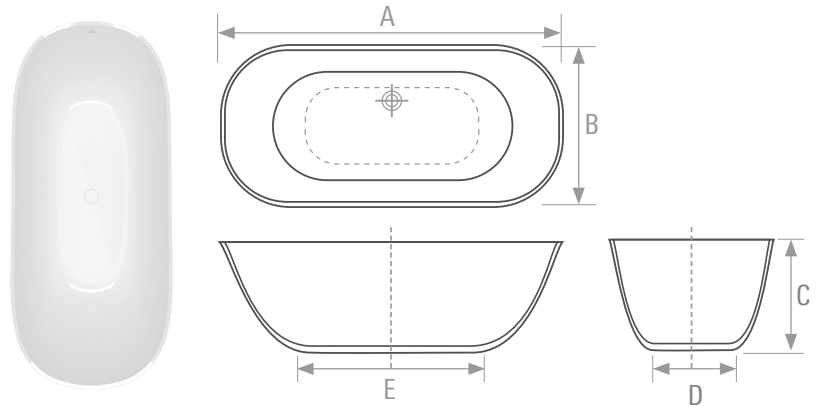

QUARYL BATHS

ANTAOO

(A) Length	(B) Width	(C) Height	(D) Base Width	(E) Base Height
1700 mm	750 mm	504 mm	410 mm	965 mm

INSTALLATION NOTE: recess in floor required for plumbing connection. See specification sheet for more details.

THEANO

(A) Length	(B) Width	(C) Height	(D) Base Width	(E) Base Height
1550 mm	750 mm	506 mm	340 mm	785 mm
1750 mm	800 mm	506 mm	365 mm	935 mm

INSTALLATION NOTE: recess in floor required for plumbing connection. See specification sheet for more details.