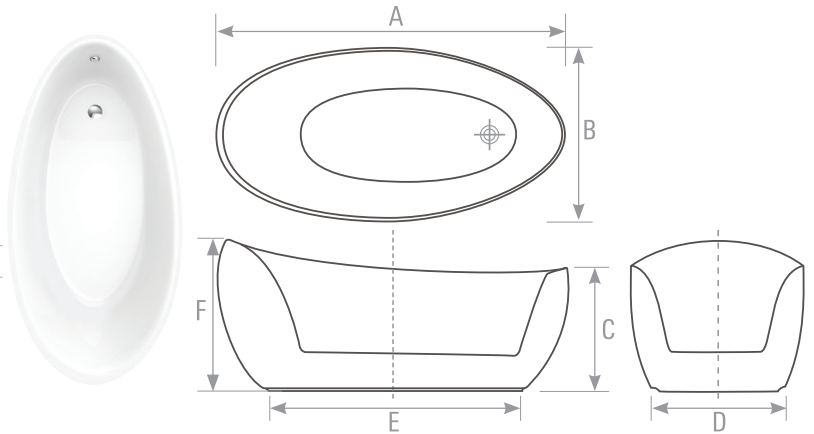

THEANO

(A) Length	(B) Width	(C) Height	(D) Base Width	(E) Base Height
1550 mm	750 mm	506 mm	340 mm	785 mm
1750 mm	800 mm	506 mm	365 mm	935 mm

INSTALLATION NOTE: recess in floor required for plumbing connection. See specification sheet for more details.

THEANO CURVE

(A) Length	(B) Width	(C) Height	(D) Base Width	(E) Base Height	(F) Height
1700 mm	750 mm	506 mm	343 mm	895 mm	895 mm

INSTALLATION NOTE: recess in floor required for plumbing connection. See specification sheet for more details.

QUARYL BATHS

AVEO

(A) Length	(B) Width	(C) Height	(D) Base Width	(E) Base Height	(F) Height
1900 mm	950 mm	672 mm	669 mm	1391 mm	830 mm

OBERON

(A) Length	(B) Width	(C) Depth	(D) Base Width	(E) Base Height
1600 mm	750 mm	450 mm	433 mm	1135 mm
1700 mm	750 mm	450 mm	431 mm	1238 mm
1800 mm	800 mm	470 mm	453 mm	1267 mm

CASTSTONE BATHS

AVENTO

(A) Length	(B) Width	(C) Height	(D) Base Width
1700 mm	850 mm	600 mm	1000 mm

O.NOVO

(A) Length	(B) Width	(C) Height	(D) Base Width
1500 mm	750 mm	600 mm	1200 mm
1650 mm	750 mm	600 mm	1320 mm