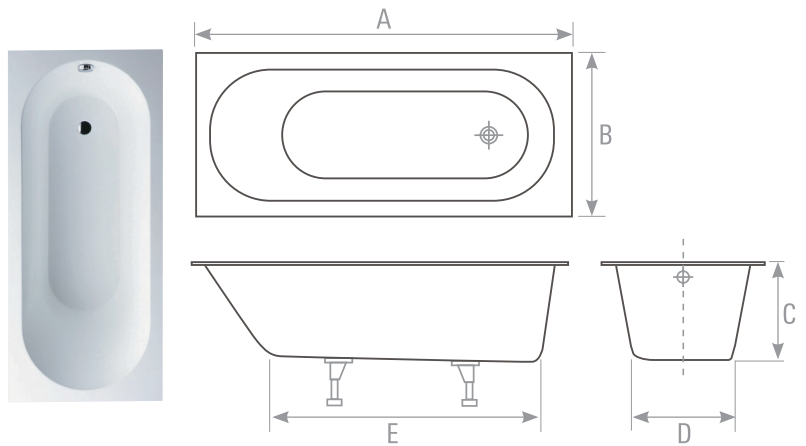

THEANO CURVE

(A) Length	(B) Width	(C) Height	(D) Base Width	(E) Base Height	(F) Height
1700 mm	750 mm	506 mm	343 mm	895 mm	895 mm

INSTALLATION NOTE: recess in floor required for plumbing connection. See specification sheet for more details.

QUARYL BATHS

AVEO

(A) Length	(B) Width	(C) Height	(D) Base Width	(E) Base Height	(F) Height
1900 mm	950 mm	672 mm	669 mm	1391 mm	830 mm

OBERON

(A) Length	(B) Width	(C) Depth	(D) Base Width	(E) Base Height
1600 mm	750 mm	450 mm	433 mm	1135 mm
1700 mm	750 mm	450 mm	431 mm	1238 mm
1800 mm	800 mm	470 mm	453 mm	1267 mm

CASTSTONE BATHS

AVENTO

(A) Length	(B) Width	(C) Height	(D) Base Width
1700 mm	850 mm	600 mm	1000 mm

O.NOVO

(A) Length	(B) Width	(C) Height	(D) Base Width
1500 mm	750 mm	600 mm	1200 mm
1650 mm	750 mm	600 mm	1320 mm