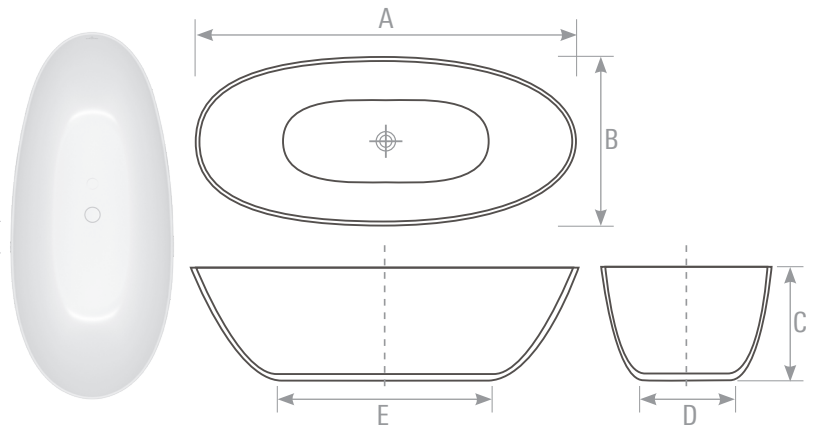

VITA WALL MOUNTED BATH SHOWER AN ELEGANT INNOVATION

Introducing the Vita Wall Mounted Bath Shower by Villeroy & Boch – a sleek, elegant addition designed to complement your bath. This innovative unit combines a stylish mixer and a soothing hand shower, perfect for rinsing, and cleaning your bath with ease. Its circular elegance and cylindrical precision, featuring smooth curves and refined lines, enhance any modern bathroom. Available in all ColourChoice finishes, the Vita Wall Mounted Bath Shower brings both functionality and style to your bathing experience.

QUARYL BATHS

ANTAOO

(A) Length	(B) Width	(C) Height	(D) Base Width	(E) Base Height
1700 mm	750 mm	504 mm	410 mm	965 mm

INSTALLATION NOTE: recess in floor required for plumbing connection. See specification sheet for more details.