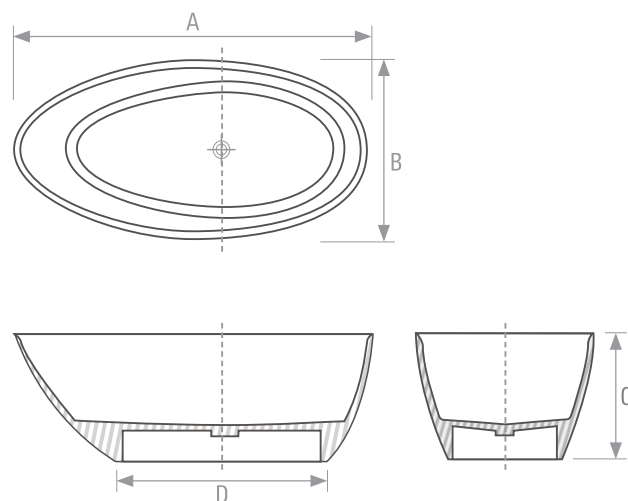

THEANO CURVE

(A) Length	(B) Width	(C) Height	(D) Base Width	(E) Base Height	(F) Height
1700 mm	750 mm	506 mm	343 mm	895 mm	895 mm

INSTALLATION NOTE: recess in floor required for plumbing connection. See specification sheet for more details.

QUARYL BATHS

AVEO

(A) Length	(B) Width	(C) Height	(D) Base Width	(E) Base Height	(F) Height
1900 mm	950 mm	672 mm	669 mm	1391 mm	830 mm

OBERON

(A) Length	(B) Width	(C) Depth	(D) Base Width	(E) Base Height
1600 mm	750 mm	450 mm	433 mm	1135 mm
1700 mm	750 mm	450 mm	431 mm	1238 mm
1800 mm	800 mm	470 mm	453 mm	1267 mm

CASTSTONE BATHS

AVENTO

(A) Length	(B) Width	(C) Height	(D) Base Width
1700 mm	850 mm	600 mm	1000 mm

O.NOVO

(A) Length	(B) Width	(C) Height	(D) Base Width
1500 mm	750 mm	600 mm	1200 mm
1650 mm	750 mm	600 mm	1320 mm