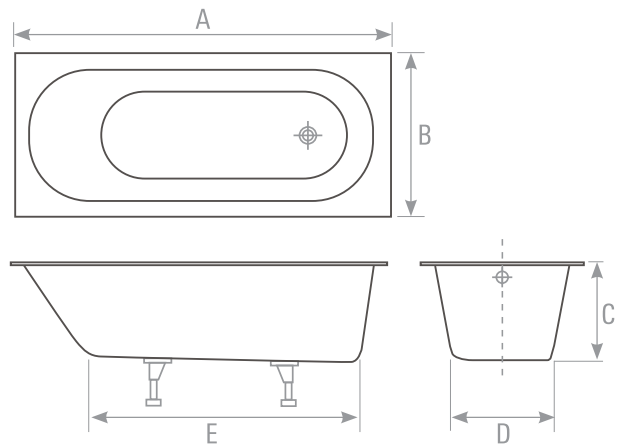

VITA WALL MOUNTED BATH SHOWER AN ELEGANT INNOVATION

Introducing the Vita Wall Mounted Bath Shower by Villeroy & Boch – a sleek, elegant addition designed to complement your bath. This innovative unit combines a stylish mixer and a soothing hand shower, perfect for rinsing, and cleaning your bath with ease. Its circular elegance and cylindrical precision, featuring smooth curves and refined lines, enhance any modern bathroom. Available in all ColourChoice finishes, the Vita Wall Mounted Bath Shower brings both functionality and style to your bathing experience.

QUARYL BATH

OBERON

(A) Length	(B) Width	(C) Depth	(D) Base Width	(E) Base Height
1600 mm	750 mm	450 mm	433 mm	1135 mm
1700 mm	750 mm	450 mm	431 mm	1238 mm
1800 mm	800 mm	470 mm	453 mm	1267 mm

ACRYLIC BATH

TARGA

(A) Length	(B) Width	(C) Base Length	(D) Depth
1600 mm	700 mm	1207 mm	420 mm
1700 mm	750 mm	1205 mm	420 mm
1800 mm	800 mm	1210 mm	420 mm

CASTSTONE BATHS

AVENTO

(A) Length	(B) Width	(C) Height	(D) Base Width
1700 mm	850 mm	600 mm	1000 mm