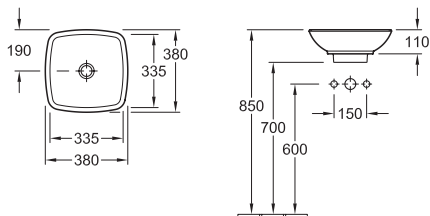

## LOOP VESSEL ROUND LOW PROFILE BASIN

**51480001** No Taphole 380MM  
**51440001** No Taphole 430MM

Supplied with non-closeable Ceramic waste, for closeable option use 94250 Ceramic White or 94245 Chrome pull-up wastes.

## LOOP VESSEL OVAL LOW PROFILE BASIN 585 X 380MM

**51510001** No Taphole

Supplied with non-closeable Ceramic waste, for closeable option use 94250 Ceramic White or 94245 Chrome pull-up wastes.

## LOOP VESSEL SQUARE LOW PROFILE BASIN 380 X 380MM

**51490001** No Taphole

Supplied with non-closeable Ceramic waste, for closeable option use 94250 Ceramic White or 94245 Chrome pull-up wastes.