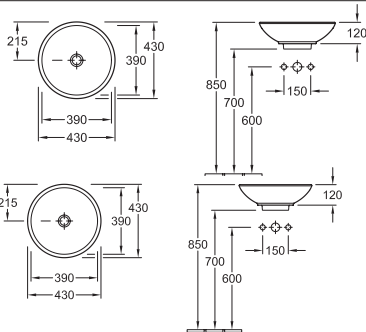

LOOP BACK TO WALL TOILET SUITE

6630

Supplied standard with soft-closing seat.
Available with optional upgrade to CeramicPlus easy-clean finish.

Supplied with non-closeable Ceramic waste, for closeable option use 94250 Ceramic White or 94245 Chrome pull-up wastes.

LOOP VESSEL ROUND LOW PROFILE BASIN

51480001 No Taphole 380MM
51440001 No Taphole 430MM