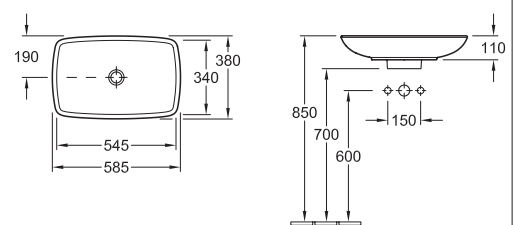

## LOOP VESSEL ROUND LOW PROFILE BASIN

**51480001** No Taphole 380MM  
**51440001** No Taphole 430MM

Supplied with non-closeable Ceramic waste, for closeable option use 94250 Ceramic White or 94245 Chrome pull-up wastes.

## LOOP VESSEL OVAL LOW PROFILE BASIN 585 X 380MM

**51510001** No Taphole

Supplied with non-closeable Ceramic waste, for closeable option use 94250 Ceramic White or 94245 Chrome pull-up wastes.

## LOOP VESSEL SQUARE LOW PROFILE BASIN 380 X 380MM

**51490001** No Taphole

Supplied with non-closeable Ceramic waste, for closeable option use 94250 Ceramic White or 94245 Chrome pull-up wastes.