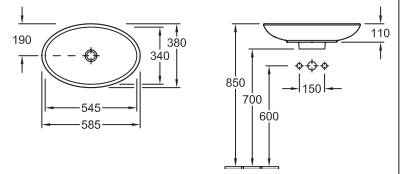

## LOOP VESSEL ROUND LOW PROFILE BASIN

**51480001** No Taphole 380MM  
**51440001** No Taphole 430MM

Supplied with non-closeable Ceramic waste, for closeable option use 94250 Ceramic White or 94245 Chrome pull-up wastes.

## LOOP VESSEL OVAL LOW PROFILE BASIN 585 X 380MM

**51510001** No Taphole

Supplied with non-closeable Ceramic waste, for closeable option use 94250 Ceramic White or 94245 Chrome pull-up wastes.

## LOOP VESSEL SQUARE LOW PROFILE BASIN 380 X 380MM

**51490001** No Taphole

Supplied with non-closeable Ceramic waste, for closeable option use 94250 Ceramic White or 94245 Chrome pull-up wastes.