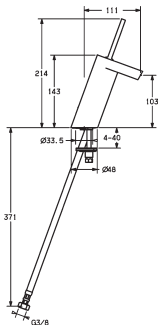

HANSASTELA

HansaStela Basin Mixer
WELS 5 Star / 6 Lpm
570822010037