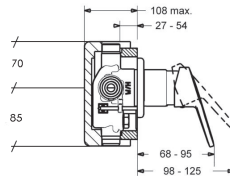

HansaPrado Shower Mixer
014791730037
+ In-Wall Shower Body
020001000037