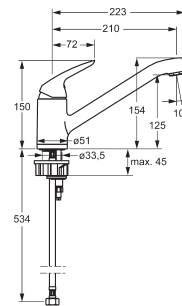

HANSAPICO NEU

HansaPico Neu Basin Mixer
WELS 5 Star / 6Lpm
460622730037

HansaPico Neu Shower Mixer
50709003
+ In-Wall Shower Body
50500100

HansaPico Neu Oval Diverter Mixer
A50700173
+ In-Wall Diverter Body
500001000037