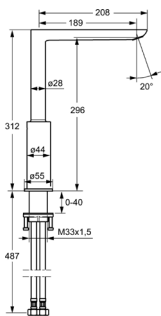

HansaLigna Straight Spout Kitchen Mixer
WELS 4 Star / 7.5Lpm
552822030037