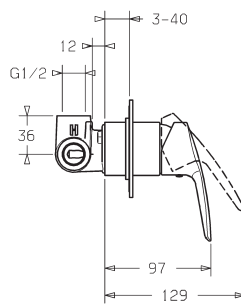

HANSAPOLO NEU

HansaPolo Neu Quad Shower Mixer
50639093
+ In-Wall Shower Body
50500100