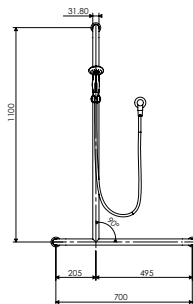

HansaViva Hand Piece
100mm 3 Spray
WELS 3 Star / 9Lpm
443301000037

HANSAVIVA GRAB RAIL SETS

HansaViva Classic Grab Rail Set
900mm
WELS 3 Star / 9Lpm
443125B

HansaViva Classic Grab Rail Set
900mm
WELS 4 Star / 7.5Lpm
443225LFB