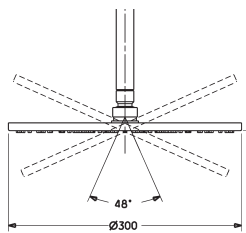

HansaViva 300mm Round
Overhead (No Arm)
WELS 3 Star / 9Lpm
442703000037