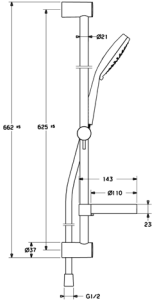

HANSAVIVA RAIL SETS

HansaViva 100 Classic Rail Set
600mm Single Spray
WELS 3 Star / 9Lpm
441601100037