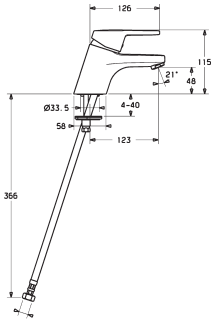

HANSAPRADO

HansaPrado Basin Mixer
WELS 5 Star / 6Lpm
014222730037