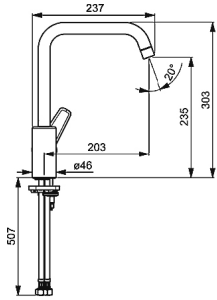

HANSAPOLO NEU

HansaPolo Neu Gooseneck Kitchen Mixer
WELS 4 Star / 7.5Lpm
515622930037