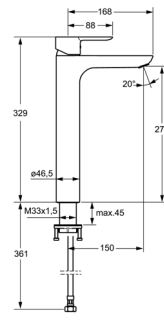

HansaLigna Vessel Basin Mixer
WELS 5 Star / 6Lpm
060322030037