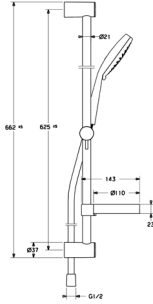

HansaViva 130 Trio Rail Set
600mm 3 Spray
WELS 3 Star / 9Lpm
442001300037