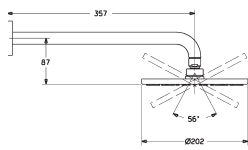

HansaViva 130 Trio Rail Set
900mm 3 Spray
WELS 3 Star / 9Lpm
442101300037

HANSAVIVA OVERHEADS

HansaViva Rain 300mm
Round Overhead inc. Arm
WELS 3 Star / 9Lpm
A42703000037

HansaViva 300mm Round
Overhead (No Arm)
WELS 3 Star / 9Lpm
442703000037