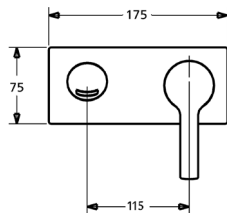

HansaTwist Loop Wall Mounted
Basin Mixer
A49773165
+ In-Wall Combination Body
50500100BR