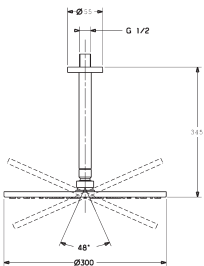

HANSAVIVA OVERHEADS

HansaViva Rain 300mm
Round Overhead inc. Arm
WELS 3 Star / 9Lpm
A42703000037