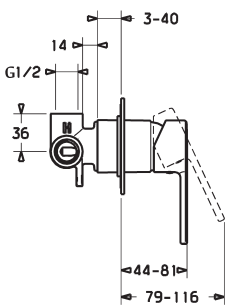

HansaVantis Pin Quad
Shower Mixer
50659007
+ In-Wall Shower Body
50500100