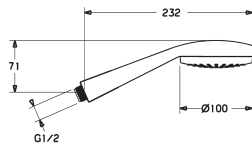

HansaViva Rain 200mm
Round Overhead inc. Arm
WELS 3 Star / 9Lpm
A42601000037

HansaViva Rain 200mm Round
Overhead (No Arm)
WELS 3 Star / 9Lpm
446601000037

HANSAVIVA HAND PIECES

HansaViva Hand Piece
100mm Single Spray
WELS 3 Star / 9Lpm
443101000037