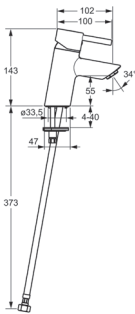

HANSAVANTIS PIN

HansaVantis Pin Basin Mixer
WELS 5 Star / 6Lpm
524222770037