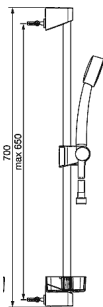

HansaEcoJet Classic 70 Single Spray 70mm/650 Fixed Rail
WELS 3 Star / 9Lpm
44780211B