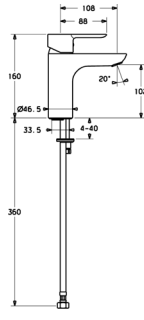

HansaMix Low Spout Kitchen
Mixer w/POS
WELS 4 Star / 7.5Lpm
013822830037

TAPWARE SPECIFICATIONS

HANSALIGNA

HansaLigna Basin Mixer - XS
WELS 5 Star / 6Lpm
060722030037

HansaLigna Basin Mixer - XL
WELS 5 Star / 6Lpm
060822030037