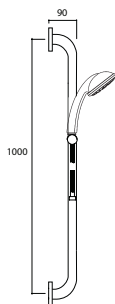

HansaViva Classic Grab Rail Set
900mm
WELS 4 Star / 7.5Lpm
443225LFB