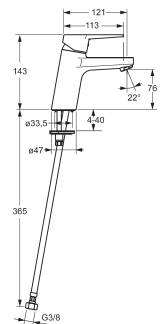

HANSATWIST LOOP

HansaTwist Loop Basin Mixer
WELS 5 Star / 6Lpm
090522850037