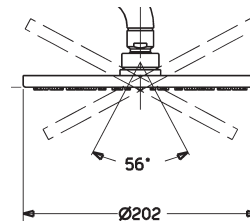

HansaViva Rain 200mm Round
Overhead (No Arm)
WELS 3 Star / 9Lpm
446601000037