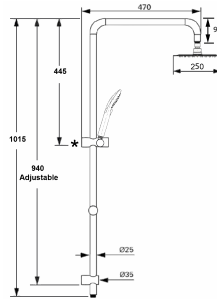

HansaViva 200 Shower System
WELS 3 Star / 9Lpm
HSS442601B