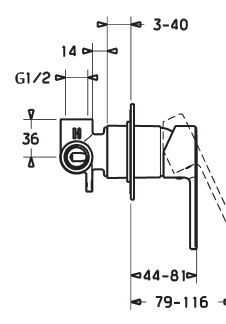

HANSATWIST

HansaTwist Basin Mixer
WELS 5 Star / 6Lpm
090522830037

HansaTwist Wall Mounted Basin
Mixer
A49770165XB
+ In-Wall Combination Body
50500100BR

HansaTwist Shower Mixer
49777003
+ In-Wall Shower Body
50500100