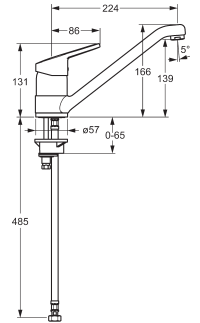

HansaPrado Kitchen Mixer
WELS 4 Star / 7.5Lpm
014822730037