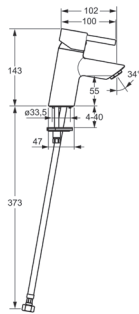

HansaVantis Pin 'Green'
Basin Mixer
WELS 6 Star / 4.5Lpm
524222470037