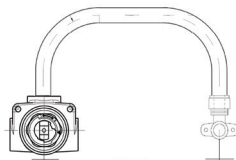

In Wall Shower Body - Compact
50500100

In Wall Combination Body
50500100BR

In Wall Diverter Body
500001000037

In Wall Shower/Diverter Body (Vario)
020001000037

EIGER

CUSTOMER CENTRAL
Level ONE / 22 Arthur Street
Fortitude Valley QLD 4006
1300 365 326
support@customer-central.com.au