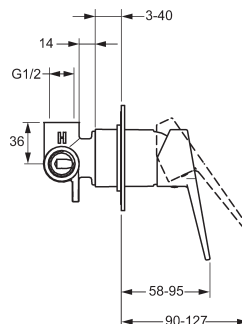

HansaTwist Loop Shower
Mixer
A49777005
+ In-Wall Shower Body
50500100