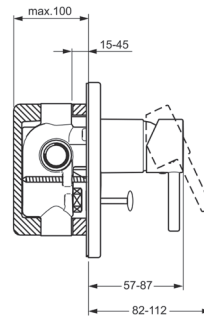

HansaLigna Oval Diverter Mixer
A497970173
+ In-Wall Diverter Body
500001000037