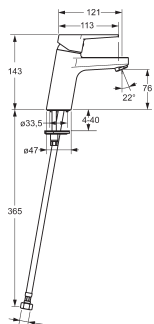

HANSATWIST

HansaTwist Basin Mixer
WELS 5 Star / 6Lpm
090522830037

HansaTwist Wall Mounted Basin
Mixer
A49770165XB
+ In-Wall Combination Body
50500100BR

HansaTwist Shower Mixer
49777003
+ In-Wall Shower Body
50500100