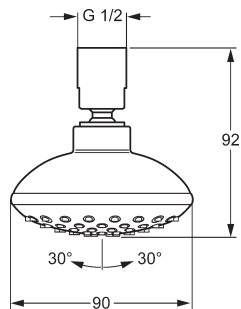

SHOWER SPECIFICATIONS

HANSAECOJET

HansaEcoJet Classic Overhead Single Spray
WELS 3 Star / 9Lpm
44640100037