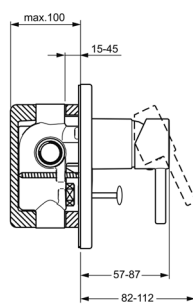

HansaPico Neu Oval Diverter Mixer
A50700173
+ In-Wall Diverter Body
500001000037