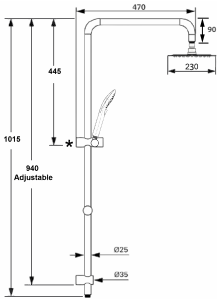

HANSA SHOWER SYSTEMS

HansaEcoJet 230 Shower System
WELS 3 Star / 9Lpm
HSS440230B