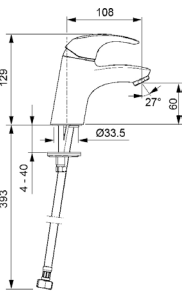

HANSAPICO NEU

HansaPico Neu Basin Mixer
WELS 5 Star / 6Lpm
460622730037