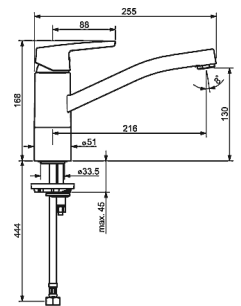

HANSAPOLO NEU

HansaPolo Neu Kitchen Mixer
WELS 4 Star / 7.5Lpm
514822930037