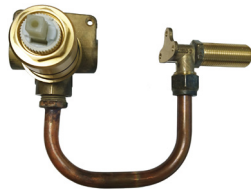

HANSA SHOWER SYSTEMS

HANSA CONCEALED BODIES