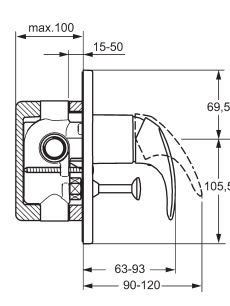

HANSAPOLO NEU

HansaPolo Neu Oval Diverter Mixer
A50600193
+ In-Wall Diverter Body
500001000037