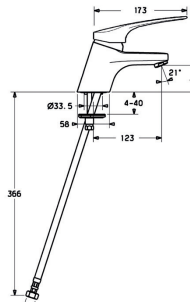

HANSAMEDICA PRADO

HansaMedicaPrado 'Green' Basin Mixer
WELS 6 Star / 4.5Lpm
014222760037

HansaMedicaPrado Shower Mixer
014791766
+ In-Wall Shower Body
020001000037

HansaMedicaPrado Oval Diverter Mixer
A01790173
+ In-Wall Diverter Body
020001000037