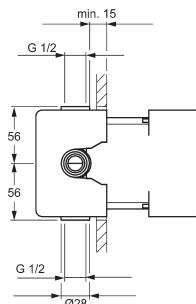

In Wall Shower Body - Compact
50500100

In Wall Combination Body
50500100BR

In Wall Diverter Body
500001000037

In Wall Shower/Diverter Body (Vario)
020001000037

EIGER

CUSTOMER CENTRAL
Level ONE / 22 Arthur Street
Fortitude Valley QLD 4006
1300 365 326
support@customer-central.com.au