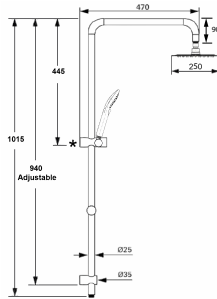

HansaOptima 250 Shower System
WELS 3 Star / 9Lpm
HSS441250B