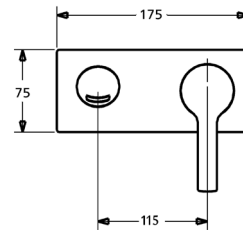

HansaVantis Pin Wall Mounted Basin
Mixer
A50750165XB
+ In-Wall Combination Body
50500100BR