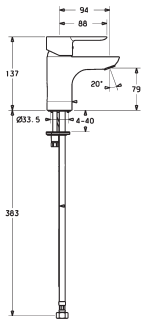

HansaMix Low Spout Kitchen
Mixer w/POS
WELS 4 Star / 7.5Lpm
013822830037

TAPWARE SPECIFICATIONS

HANSALIGNA

HansaLigna Basin Mixer - XS
WELS 5 Star / 6Lpm
060722030037

HansaLigna Basin Mixer - XL
WELS 5 Star / 6Lpm
060822030037