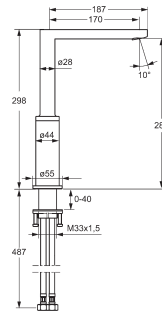

HansaStela Straight Spout
Kitchen Mixer
WELS 4 Star / 7.5Lpm
571122730037