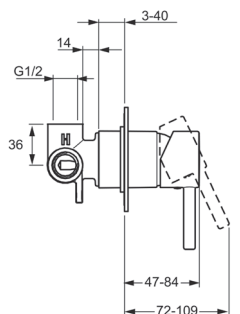

HansaVantis Pin Shower Mixer
506490770037
+ In-Wall Shower Body
50500100