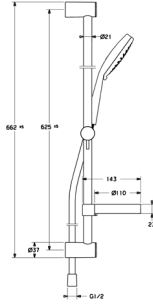

HansaMediJet Hand Piece - 100mm Single Spray
WELS 3 Star / 9Lpm
04160170037

HansaMediJet Classic Overhead
WELS 3 Star / 9Lpm
44290170037

HANSAVIVA RAIL SETS

HansaViva 100 Classic Rail Set
600mm Single Spray
WELS 3 Star / 9Lpm
441601100037