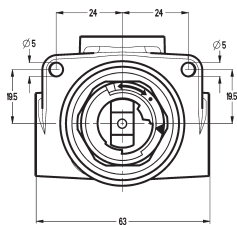

In Wall Shower Body - Compact
50500100

In Wall Combination Body
50500100BR

In Wall Diverter Body
500001000037

In Wall Shower/Diverter Body (Vario)
020001000037

EIGER

CUSTOMER CENTRAL
Level ONE / 22 Arthur Street
Fortitude Valley QLD 4006
1300 365 326
support@customer-central.com.au