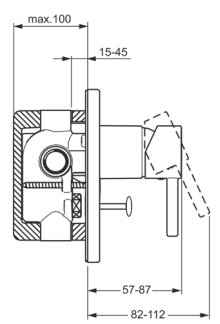

HansaTwist Oval Diverter Mixer
A49770173
+ In-Wall Diverter Body
500001000037