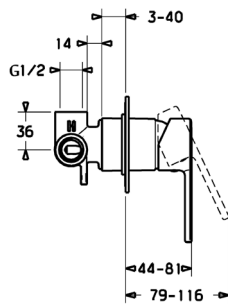

HansaLigna Quad Shower Mixer
A497973003
+ In-Wall Shower Body
50500100