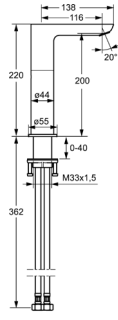

HansaMix Low Spout Kitchen
Mixer w/POS
WELS 4 Star / 7.5Lpm
013822830037

TAPWARE SPECIFICATIONS

HANSALIGNA

HansaLigna Basin Mixer - XS
WELS 5 Star / 6Lpm
060722030037

HansaLigna Basin Mixer - XL
WELS 5 Star / 6Lpm
060822030037