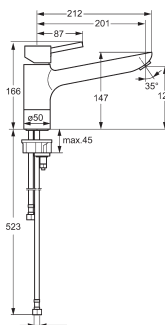

HansaVantis Pin Mid Height
Kitchen Mixer
WELS 4 Star / 7.5Lpm
524822770037