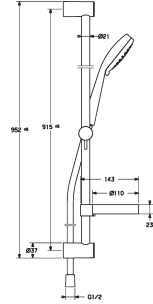

HansaViva 100 Trio Rail Set
900mm 3 Spray
WELS 3 Star / 9Lpm
441501300037