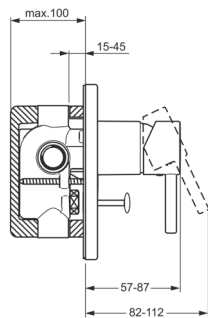

HansaVantis Pin Oval Diverter
Mixer
A50550173
+ In-Wall Diverter Body
500001000037