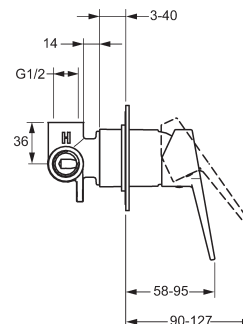

HANSATWIST LOOP

HansaTwist Loop Basin Mixer
WELS 5 Star / 6Lpm
090522850037

HansaTwist Loop Wall Mounted
Basin Mixer
A49773165
+ In-Wall Combination Body
50500100BR

HansaTwist Loop Shower
Mixer
A49777005
+ In-Wall Shower Body
50500100