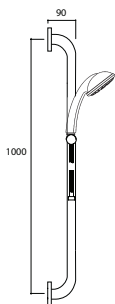

HANSAVIVA GRAB RAIL SETS

HansaViva Classic Grab Rail Set
900mm
WELS 3 Star / 9Lpm
443125B