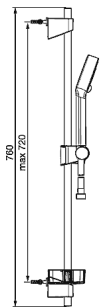

HansaEcoJet Classic 95 Three Spray 95mm/720 Adjustable Rail
WELS 3 Star / 9Lpm
44780133B