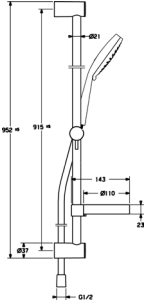

HansaViva 130 Trio Rail Set
900mm 3 Spray
WELS 3 Star / 9Lpm
442101300037