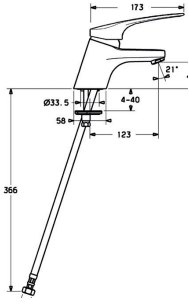

HANSAMEDICA PRADO

HansaMedicaPrado Basin Mixer
WELS 5 Star / 6Lpm
014222760037

HansaMedicaPrado Shower Mixer
014791766
+ In-Wall Shower Body
020001000037

HansaMedicaPrado Oval Diverter Mixer
A01790173
+ In-Wall Diverter Body
020001000037