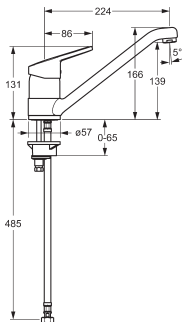

HansaPrado 'Green' Kitchen Mixer
WELS 6 Star / 4.5Lpm
014822430037