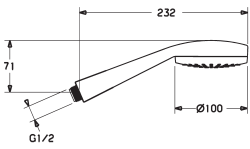

HANSAVIVA HAND PIECES

HansaViva Hand Piece
100mm Single Spray
WELS 3 Star / 9Lpm
443101000037