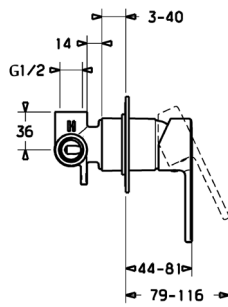

HansaLigna Shower Mixer
A497970030037
+ In-Wall Shower Body
50500100