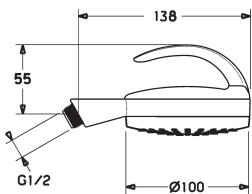

HansaEcoJet Classic 95 Single Spray 95mm/720 Adjustable Rail
WELS 3 Star / 9Lpm
44780113B

HansaEcoJet Classic 95 Three Spray 95mm/720 Adjustable Rail
WELS 3 Star / 9Lpm
44780133B

HANSAMEDIJET

HansaMediJet Flex Grip Hand Piece - 100mm Single Spray
WELS 3 Star / 9Lpm
44280170037