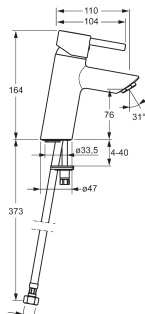

HansaLigna Oval Diverter Mixer
A497970173
+ In-Wall Diverter Body
500001000037

HANSAVANTIS PIN

HansaVantis Pin Basin Mixer
WELS 5 Star / 6Lpm
524222770037

HansaVantis Pin 'Green'
Basin Mixer
WELS 6 Star / 4.5Lpm
524222470037