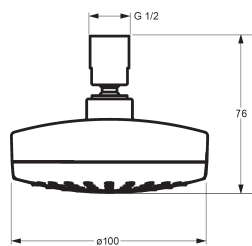

HansaMediJet Classic Overhead
WELS 3 Star / 9Lpm
44290170037