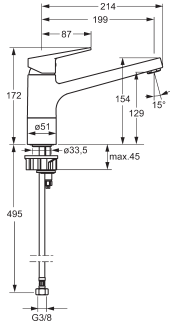

HANSATWIST

HansaTwist Mid Height
Kitchen Mixer
WELS 4 Star / 7.5Lpm
091422830037