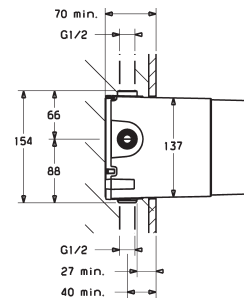

In Wall Shower Body - Compact
50500100

In Wall Combination Body
50500100BR

In Wall Diverter Body
500001000037

In Wall Shower/Diverter Body (Vario)
020001000037

EIGER

CUSTOMER CENTRAL
Level ONE / 22 Arthur Street
Fortitude Valley QLD 4006
1300 365 326
support@customer-central.com.au