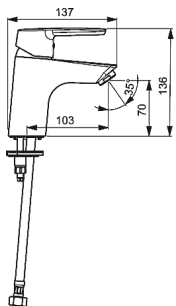

HANSAPOLO NEU

HansaPolo Neu Basin Mixer
WELS 5 Star / 6Lpm
514222930037