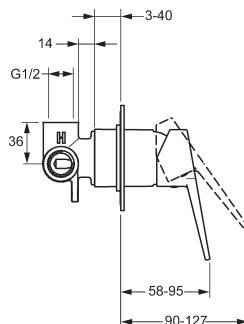

HANSATWIST

HansaTwist Basin Mixer
WELS 5 Star / 6Lpm
090522830037

HansaTwist Wall Mounted Basin
Mixer
A49770165XB
+ In-Wall Combination Body
50500100BR

HansaTwist Shower Mixer
49777003
+ In-Wall Shower Body
50500100