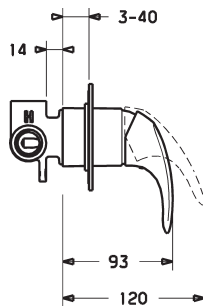

HansaPico Neu Shower Mixer
50709003
+ In-Wall Shower Body
50500100