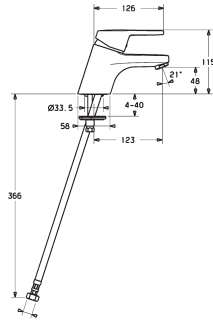

HansaTwist Loop Quad Shower
Mixer
A49775003
+ In-Wall Shower Body
50500100

HansaTwist Loop Oval
Diverter Mixer
A49773173
+ In-Wall Diverter Body
500001000037

HANSAPRADO

HansaPrado Basin Mixer
WELS 5 Star / 6Lpm
014222730037