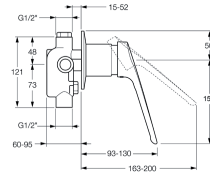

HANSAMEDICA PRADO

HansaMedicaPrado Basin Mixer
WELS 5 Star / 6Lpm
014222760037

HansaMedicaPrado 'Green' Basin Mixer
WELS 6 Star / 4.5Lpm
014222760037

HansaMedicaPrado Shower Mixer
014791766
+ In-Wall Shower Body
020001000037

HansaMedicaPrado Oval Diverter Mixer
A01790173
+ In-Wall Diverter Body
020001000037