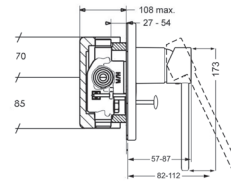

HANSAMEDICA PRADO

HansaMedicaPrado Basin Mixer
WELS 5 Star / 6Lpm
014222760037

HansaMedicaPrado 'Green' Basin Mixer
WELS 6 Star / 4.5Lpm
014222760037

HansaMedicaPrado Shower Mixer
014791766
+ In-Wall Shower Body
020001000037

HansaMedicaPrado Oval Diverter Mixer
A01790173
+ In-Wall Diverter Body
020001000037