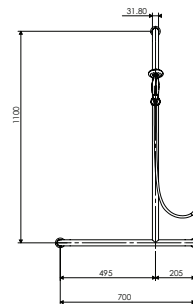

HansaViva Classic T-Grab
Rail Set Right Hand
WELS 3 Star / 9Lpm
443129RHB &
WELS 4 Star / 7.5Lpm
443229RHB