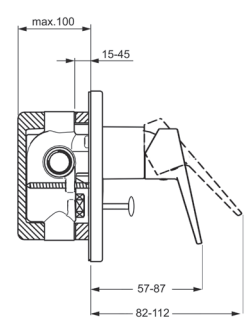

HansaTwist Loop Oval
Diverter Mixer
A49773173
+ In-Wall Diverter Body
500001000037