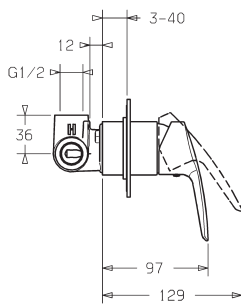

HANSAPOLO NEU

HansaPolo Neu Shower Mixer
50629093
+ In-Wall Shower Body
50500100