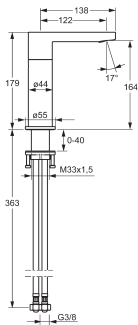

HansaStela High Spout
Kitchen Mixer
WELS 5 Star / 6Lpm
571422010037