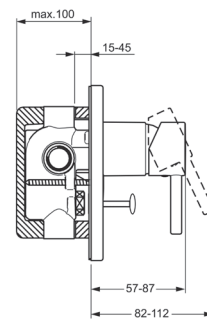

HansaPrado Oval Diverter Mixer
A01469173
+ In-Wall Diverter Body
020001000037