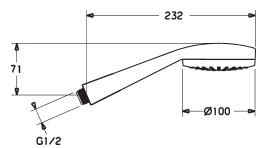

HansaEcoJet Classic 95 Single Spray 95mm/720 Adjustable Rail
WELS 3 Star / 9Lpm
44780113B

HansaEcoJet Classic 95 Three Spray 95mm/720 Adjustable Rail
WELS 3 Star / 9Lpm
44780133B

HANSAMEDIJET

HansaMediJet Flex Grip Hand Piece - 100mm Single Spray
WELS 3 Star / 9Lpm
44280170037