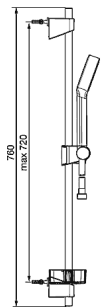

HansaEcoJet Classic 95 Single Spray 95mm/720 Adjustable Rail
WELS 3 Star / 9Lpm
44780113B