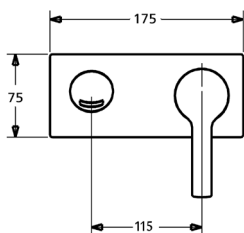

HansaTwist Wall Mounted Basin
Mixer
A49770165XB
+ In-Wall Combination Body
50500100BR