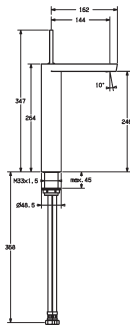

HansaStela Vessel Basin
Mixer
WELS 5 Star / 6Lpm
571022010037