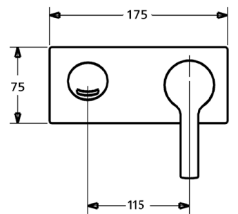

HansaLigna Wall Mounted Basin Mixer
A497970165XB
+ In-Wall Combination Body
50500100BR