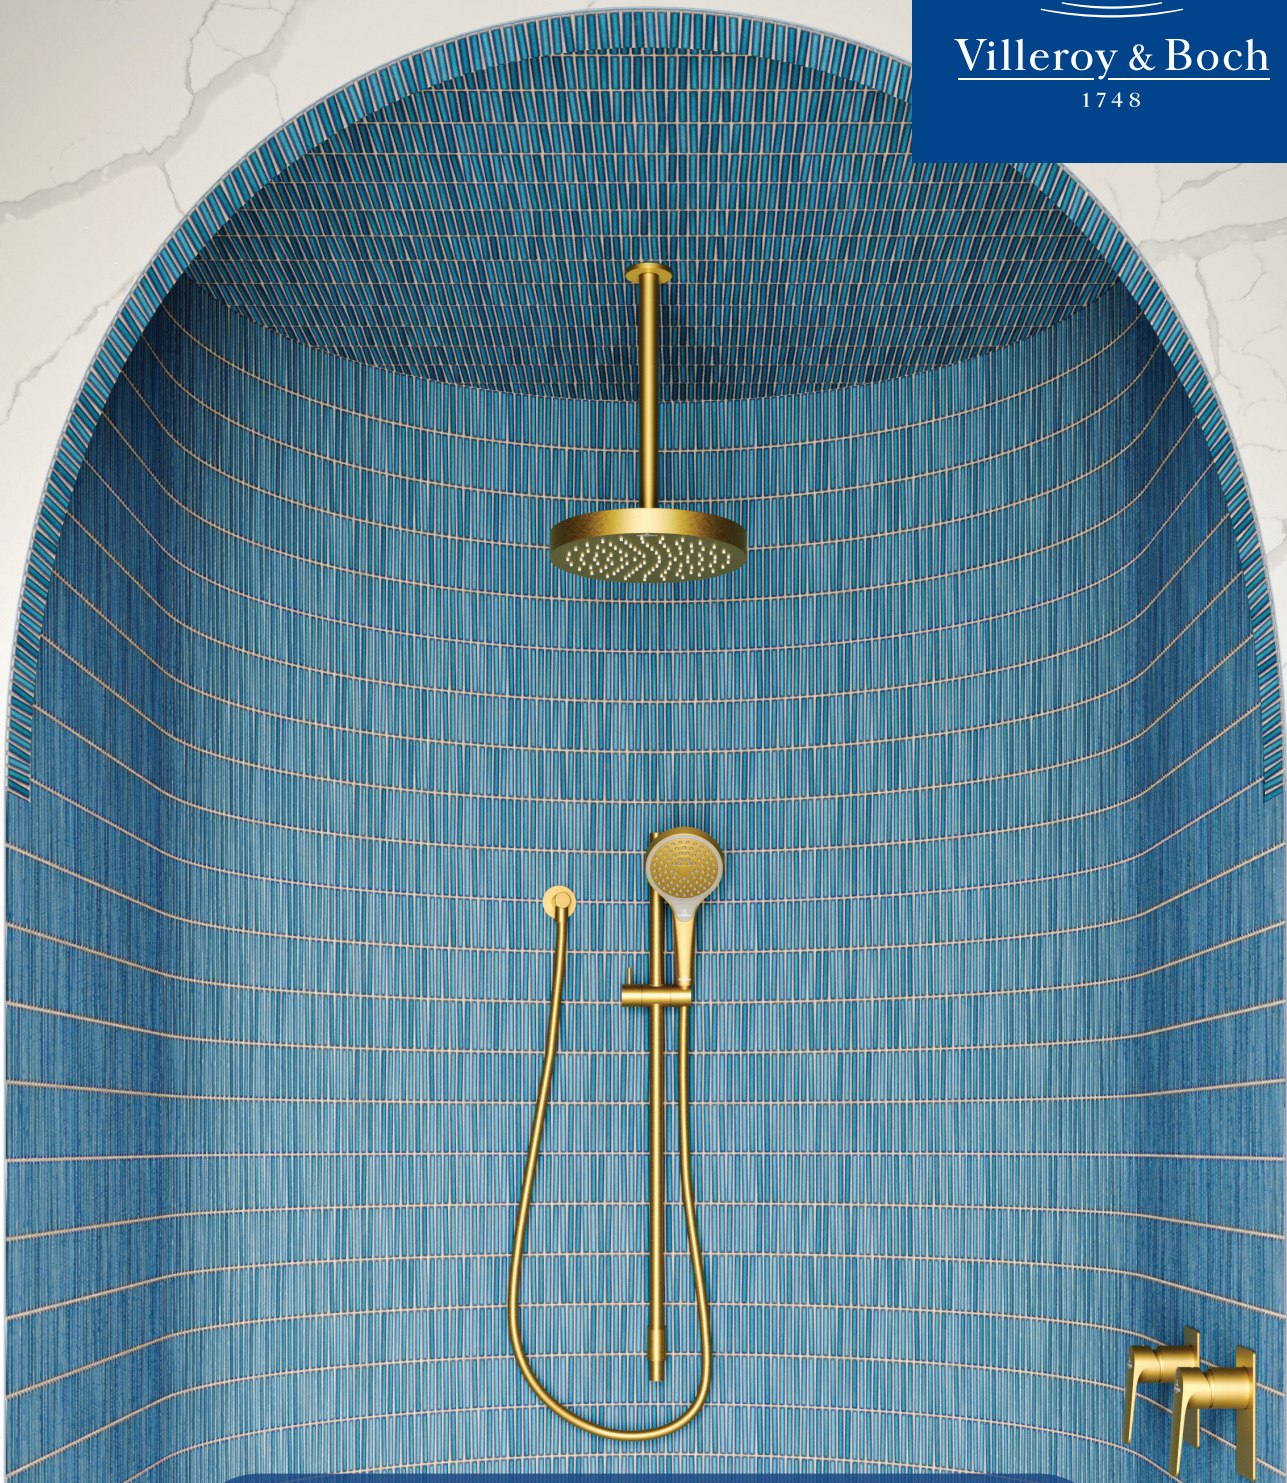

# EMBRACE SHOWERS

— Collection —

*Feel the Spirit of Water*

Embrace by Villeroy & Boch skilfully blends form and function in a shower range that delivers luxurious and practical showering solutions. Designed with an eye for clean lines, rounded shapes, and sleek finishes, Embrace epitomises contemporary sophistication, ensuring a showering experience that elevates the every day into moments of indulgent escape.