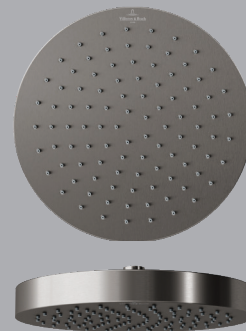

## Universal 300mm Ceiling Dropper

- 231385 | Brushed Gold
- 231380 | Brushed Nickel
- 231390 | Gun Metal
- 231395 | Matte Black
- 231300 | Chrome

## Universal 300mm Shower Arm

- 900385 | Brushed Gold
- 900380 | Brushed Nickel
- 900390 | Gun Metal
- 900395 | Matte Black
- 900300 | Chrome

## Embrace Handpiece

WELS 3 Star / 9 Lpm  
WELS REG No. S13228

- 1005485B | Brushed Gold
- 1005480B | Brushed Nickel
- 1005490B | Gun Metal
- 1005495B | Matte Black
- TVS1084130B | Chrome

## Embrace Elite 250 Overhead Shower

WELS 3 Star / 9 Lpm  
WELS REG No. S18193

- 1004185B | Brushed Gold
- 1004180B | Brushed Nickel
- 1004190B | Gun Metal
- 1004195B | Matte Black
- 1004161B | Chrome