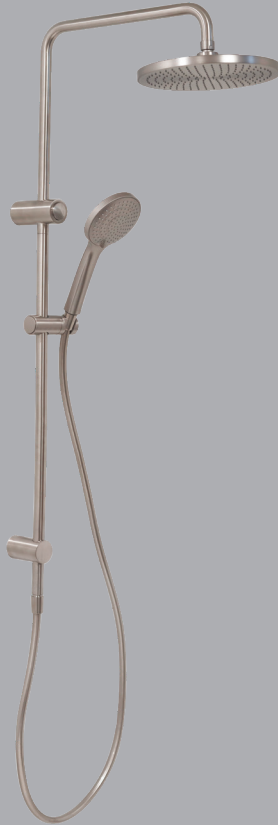

Villeroy & Boch

1748

ARCHITECTURA STYLE

— Collection —

Enjoy Sensual Moments

The Architectura Style range is contemporary and refined, combining a stylish design with a luxurious silk-like spray. The overhead shower's round flat face and stately profile are attuned to the minimalist handpiece creating a space dedicated to an incredible shower experience. Both provide an extraordinarily luxurious shower, with numerous spray patterns including silk, relax, and power to give you the ultimate refresh each time.

Brushed Gold

Brushed Nickel

Gun Metal

Matte Black

Chrome

Architectura Style Trio 110/800 Rail Set

WELS 3 Star / 9 Lpm
WELS REG No. S14462

VSR05085B | Brushed Gold
VSR05080B | Brushed Nickel
VSR05090B | Gun Metal
VSR05095B | Matte Black
VSR05061B | Chrome

Architectura Style Shower System

WELS HH 3 Star / 9 Lpm,
OH 3 Star / 9 Lpm
WELS REG No. S14456

VSS35285B | Brushed Gold
VSS35280B | Brushed Nickel
VSS35290B | Gun Metal
VSS35295B | Matte Black
VSS35230B | Chrome

Universal 300mm Ceiling Dropper

231385 | Brushed Gold
231380 | Brushed Nickel
231390 | Gun Metal
231395 | Matte Black
231300 | Chrome

Universal 300mm Shower Arm

900385 | Brushed Gold
900380 | Brushed Nickel
900390 | Gun Metal
900395 | Matte Black
900300 | Chrome