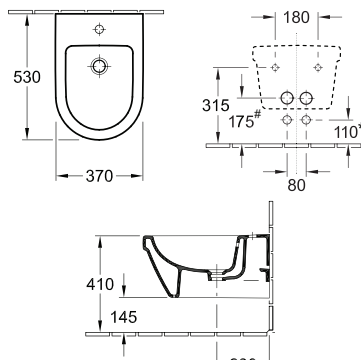

*Hot/Cold Water Entry points need to be 40mm left & right of centre & 90mm from finished floor
#Waste Outlet point needs to be 40mm left OR right of centre & 165mm from finished floor

ARCHITECTURA WALL-HUNG BIDET

54840001

Ask about optional Argent Mounting Frame #9954
Available 1 tap-hole only

*Hot/Cold Water Entry points need to be 40mm left & right of centre & 90mm from finished floor
#Waste Outlet point needs to be 40mm left OR right of centre & 195mm from finished floor