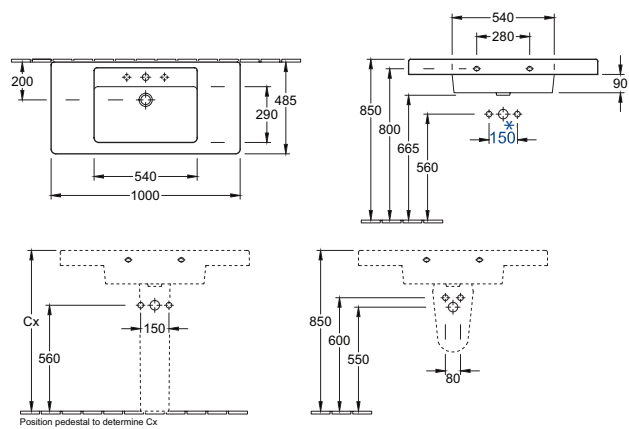

ARCHITECTURA DOUBLE VANITY BASIN