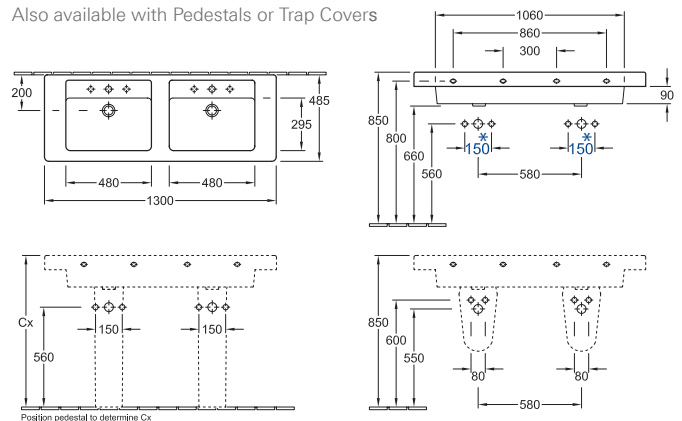

6131130 1300x485mm

Available 2 x 1 or 2 x 3 tap-hole

(Integral Liquid Soap Dispenser option available with 1 x 2 tap-hole)

Also available with Pedestals or Trap Covers