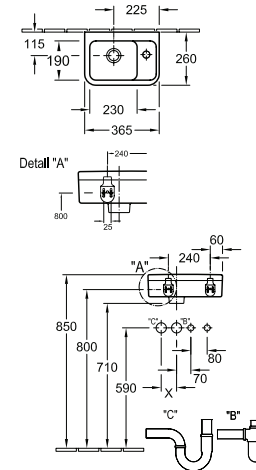

ARCHITECTURA HANDWASH BASIN

53734501 460x355mm
Available 1 tap-hole only
Also available with Trap Cover

ARCHITECTURA COMPACT HANDWASH BASIN

53733501CB 600x490mm
Available 1 tap-hole only
Left-hand side bowl