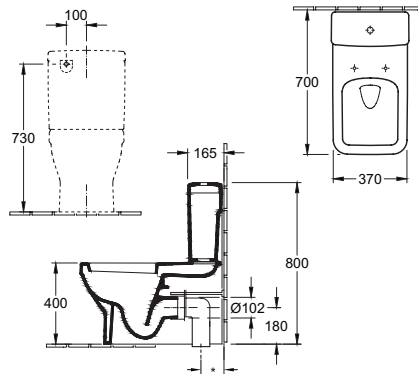

*Recommended s-trap waste set-out 140mm (adjustment range 110-200mm)
*Rear water entry point requires 1/2" male BP wall elbow

ARCHITECTURA SQ BTW TOILET SUITE

5687

Can be installed to comply with either WELS 4 Star / 4.5/3L or WELS 3 Star 6/3L performance S-Trap and P-Trap available

*Recommended s-trap waste set-out 140mm (adjustment range 110-200mm)
*Rear water entry point requires 1/2" male BP wall elbow

ARCHITECTURA U BTW TOILET SUITE

5483 WELS 4 Star / 4.5/3L

5683 WELS 3 Star / 6/3L

S-Trap and P-Trap available

Available Rear or Bottom Water Entry

*Recommended s-trap waste set-out 140mm (adjustment range 80-170mm)
*Rear water entry point requires 1/2" male BP wall elbow

ARCHITECTURA.