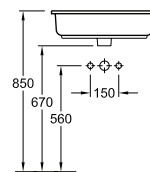

ARCHITECTURA HANDWASH BASIN

53734501 460x355mm
Available 1 tap-hole only
Also available with Trap Cover

ARCHITECTURA COMPACT HANDWASH BASIN

53733501CB 600x490mm
Available 1 tap-hole only
Left-hand side bowl

ARCHITECTURA SEMI-RECESSED BASIN

5176550 550x460mm
Available 1 or 3 tap-hole
(Integral Liquid Soap Dispenser option available
with 1 tap-hole)

ARCHITECTURA UNDER-COUNTER BASIN

41525001 555x400mm OD 500x350mm ID
No tap-hole
Use actual basin for benchtop cut-out