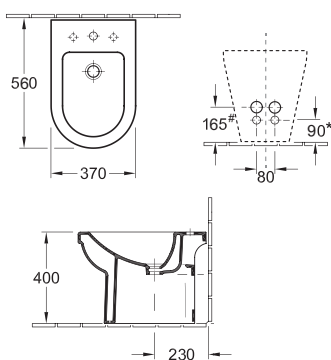

*Hot/Cold Water Entry points need to be 40mm left & right of centre & 90mm from finished floor
#Waste Outlet point needs to be 40mm left OR right of centre & 165mm from finished floor

ARCHITECTURA WALL-HUNG BIDET