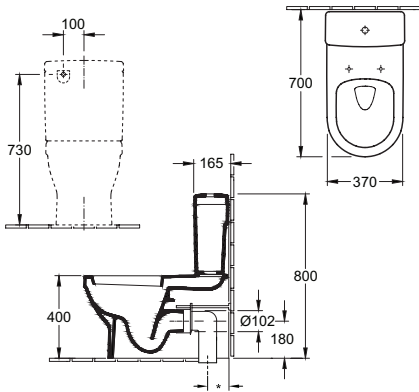

*Recommended s-trap waste set-out 140mm (adjustment range 110-200mm)
*Rear water entry point requires 1/2" male BP wall elbow

ARCHITECTURA SQ BTW TOILET SUITE

5687

Can be installed to comply with either WELS 4 Star / 4.5/3L or WELS 3 Star 6/3L performance S-Trap and P-Trap available