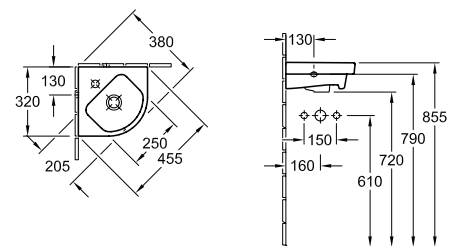

ARCHITECTURA SEMI-RECESSED BASIN

5176550 550x460mm
Available 1 or 3 tap-hole
(Integral Liquid Soap Dispenser option available
with 1 tap-hole)

ARCHITECTURA UNDER-COUNTER BASIN

41525001 555x400mm OD 500x350mm ID
No tap-hole
Use actual basin for benchtop cut-out

ARCHITECTURA CORNER HANDWASH BASIN

73194501CB 320x320mm
Available 1 tap-hole only

ARCHITECTURA.

ROUND, OVAL & RECTANGULAR BASINS.

ARCHITECTURA ROUND UNDER-COUNTER BASIN

41754001 415mmOD 340mmID

No tap-hole

Use actual basin for benchtop cut-out