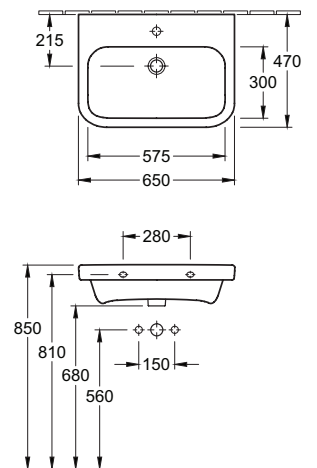

No tap-hole

Use actual basin for benchtop cut-out

ARCHITECTURA OVAL DROP-IN BASIN

41666001 615X415mmOD 540X340mmID

No tap-hole

ARCHITECTURA OVAL VESSEL BASIN

41266001 600X400mmOD 540X340mmID

No tap-hole

ARCHITECTURA RECT. UNDER-COUNTER BASIN

41776001 615X415mmOD 540X340mmID

No tap-hole

Use actual basin for benchtop cut-out

ARCHITECTURA RECTANGULAR DROP-IN BASIN

41676001 615X415mmOD 540X340mmID

No tap-hole

ARCHITECTURA RECTANGULAR VESSEL BASIN

41276001 600X400mmOD 540X340mmID

No tap-hole

ARCHITECTURA. BASINS.

ARCHITECTURA SEMI INSERT BASIN

41935501 550x430mm
Available 1 tap-hole only
With Overflow, Recommended waste 94240

ARCHITECTURA SEMI RECESSED BASIN

41905501 550x430mm
Available 1 tap-hole only
With Overflow, Recommended waste 94240

ARCHITECTURA 650 WALL BASIN

41886501CB 650x470mm
Available 1 tap-hole only
With Overflow, Recommended waste 94240

ARCHITECTURA. BASINS.