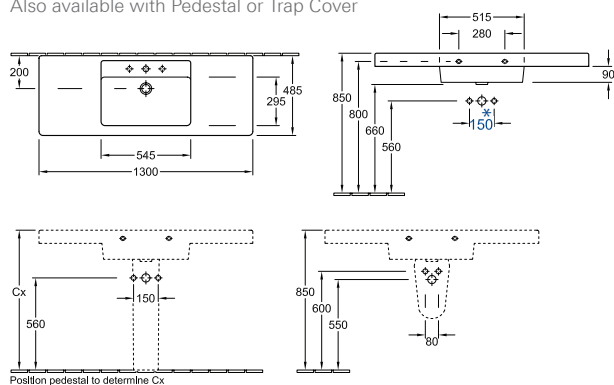

ARCHITECTURA SINGLE VANITY BASIN - 1000

6116100 1000x485mm

Available 1 or 3 tap-hole

(Integral Liquid Soap Dispenser option available with 1 tap-hole)

Also available with Pedestal or Trap Cover