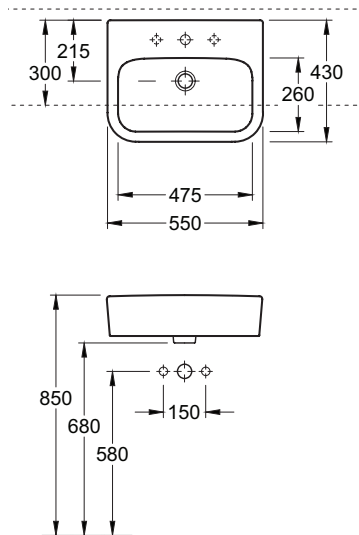

S-Trap and P-Trap available

Available Rear or Bottom Water Entry

*Recommended s-trap waste set-out 140mm (adjustment range 80-170mm)
*Rear water entry point requires 1/2" male BP wall elbow

ARCHITECTURA.

No tap-hole

Use actual basin for benchtop cut-out

ARCHITECTURA OVAL DROP-IN BASIN

41666001 615X415mmOD 540X340mmID

No tap-hole

ARCHITECTURA OVAL VESSEL BASIN

41266001 600X400mmOD 540X340mmID

No tap-hole

41276001 600X400mmOD 540X340mmID

No tap-hole

ARCHITECTURA. BASINS.

ARCHITECTURA SEMI INSERT BASIN

41935501 550x430mm
Available 1 tap-hole only
With Overflow, Recommended waste 94240

ARCHITECTURA SEMI RECESSED BASIN

41905501 550x430mm
Available 1 tap-hole only
With Overflow, Recommended waste 94240

ARCHITECTURA 650 WALL BASIN

41886501CB 650x470mm
Available 1 tap-hole only
With Overflow, Recommended waste 94240

ARCHITECTURA. BASINS.