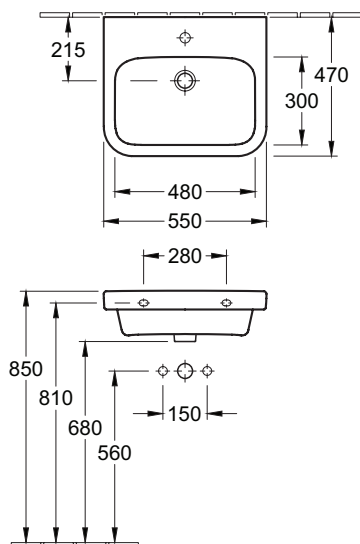

No tap-hole

Use actual basin for benchtop cut-out

ARCHITECTURA OVAL DROP-IN BASIN

41666001 615X415mmOD 540X340mmID

No tap-hole

ARCHITECTURA OVAL VESSEL BASIN

41266001 600X400mmOD 540X340mmID

No tap-hole

41276001 600X400mmOD 540X340mmID

No tap-hole

ARCHITECTURA. BASINS.

ARCHITECTURA SEMI INSERT BASIN

41935501 550x430mm
Available 1 tap-hole only
With Overflow, Recommended waste 94240

ARCHITECTURA SEMI RECESSED BASIN

41905501 550x430mm
Available 1 tap-hole only
With Overflow, Recommended waste 94240

ARCHITECTURA 650 WALL BASIN

41886501CB 650x470mm
Available 1 tap-hole only
With Overflow, Recommended waste 94240

ARCHITECTURA. BASINS.

ARCHITECTURA 550 WALL BASIN

41885501CB 550x470mm

Available 1 tap-hole only

With Overflow, Recommended waste 94240

ARCHITECTURA 450 HANDWASH BASIN

43734501CB 450x380mm

Available 1 tap-hole only

With Overflow, Recommended waste 94240