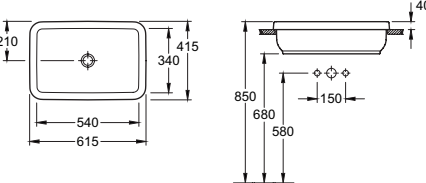

No tap-hole

Use actual basin for benchtop cut-out

ARCHITECTURA OVAL DROP-IN BASIN

41666001 615X415mmOD 540X340mmID

No tap-hole

ARCHITECTURA OVAL VESSEL BASIN

41266001 600X400mmOD 540X340mmID

No tap-hole

ARCHITECTURA RECT. UNDER-COUNTER BASIN

41776001 615X415mmOD 540X340mmID

No tap-hole

Use actual basin for benchtop cut-out

ARCHITECTURA RECTANGULAR DROP-IN BASIN

41676001 615X415mmOD 540X340mmID

No tap-hole

ARCHITECTURA RECTANGULAR VESSEL BASIN