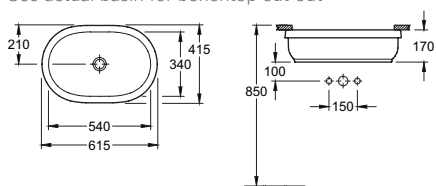

ARCHITECTURA CORNER HANDWASH BASIN

73194501CB 320x320mm
Available 1 tap-hole only

ARCHITECTURA.

ROUND, OVAL & RECTANGULAR BASINS.

ARCHITECTURA ROUND UNDER-COUNTER BASIN

41754001 415mmOD 340mmID

No tap-hole

Use actual basin for benchtop cut-out

ARCHITECTURA ROUND DROP-IN BASIN

41654001 415mmOD 340mmID

No tap-hole

ARCHITECTURA ROUND VESSEL BASIN

41254001 400mmOD 340mmID

No tap-hole

ARCHITECTURA OVAL UNDER-COUNTER BASIN

41766001 615X415mmOD 540X340mmID

No tap-hole

Use actual basin for benchtop cut-out

ARCHITECTURA OVAL DROP-IN BASIN

41666001 615X415mmOD 540X340mmID

No tap-hole

ARCHITECTURA OVAL VESSEL BASIN

41266001 600X400mmOD 540X340mmID

No tap-hole