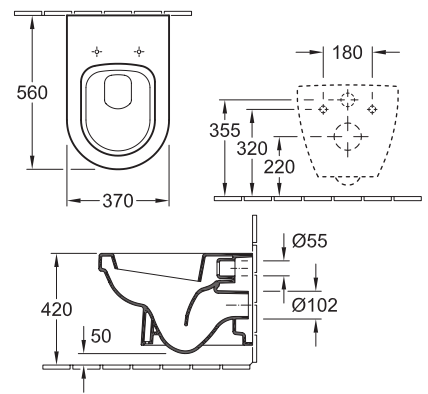

ARCHITECTURA CLOSE-TO-WALL FLOOR BIDET

547400

Suitable for P-Trap installation only
Available 1 or 3 tap-hole

*Hot/Cold Water Entry points need to be 40mm left & right of centre & 90mm from finished floor
#Waste Outlet point needs to be 40mm left OR right of centre & 165mm from finished floor