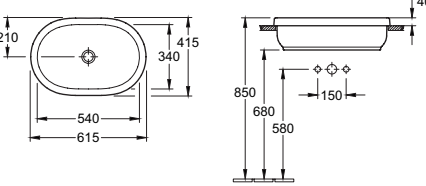

ARCHITECTURA ROUND DROP-IN BASIN

41654001 415mmOD 340mmID

No tap-hole

ARCHITECTURA ROUND VESSEL BASIN

41254001 400mmOD 340mmID

No tap-hole

ARCHITECTURA OVAL UNDER-COUNTER BASIN

41766001 615X415mmOD 540X340mmID

No tap-hole

Use actual basin for benchtop cut-out

ARCHITECTURA OVAL DROP-IN BASIN

41666001 615X415mmOD 540X340mmID

No tap-hole

ARCHITECTURA OVAL VESSEL BASIN

41266001 600X400mmOD 540X340mmID

No tap-hole