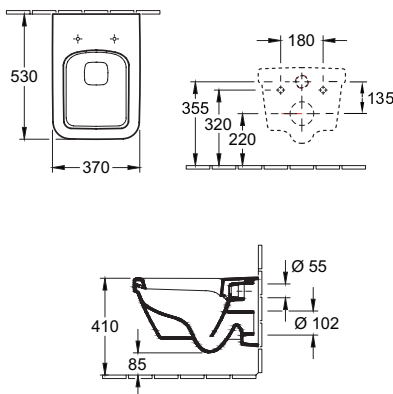

ARCHITECTURA U WH PAN

567410

Approved for use with WELS 3 or 4 Star flushing systems - Ask about GROHE In-Wall Cisterns & Frames