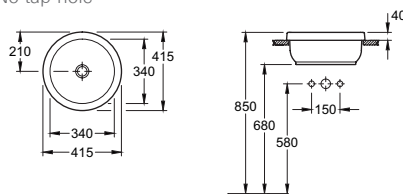

ARCHITECTURA CORNER HANDWASH BASIN

73194501CB 320x320mm
Available 1 tap-hole only

ARCHITECTURA.

ROUND, OVAL & RECTANGULAR BASINS.

ARCHITECTURA ROUND UNDER-COUNTER BASIN

41754001 415mmOD 340mmID

No tap-hole

Use actual basin for benchtop cut-out

ARCHITECTURA ROUND DROP-IN BASIN

41654001 415mmOD 340mmID

No tap-hole

ARCHITECTURA ROUND VESSEL BASIN

41254001 400mmOD 340mmID

No tap-hole

ARCHITECTURA OVAL UNDER-COUNTER BASIN

41766001 615X415mmOD 540X340mmID

No tap-hole

Use actual basin for benchtop cut-out

ARCHITECTURA OVAL DROP-IN BASIN

41666001 615X415mmOD 540X340mmID

No tap-hole

ARCHITECTURA OVAL VESSEL BASIN

41266001 600X400mmOD 540X340mmID

No tap-hole