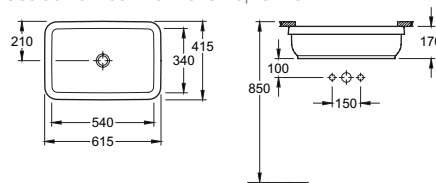

41776001 615X415mmOD 540X340mmID

No tap-hole

Use actual basin for benchtop cut-out

ARCHITECTURA RECTANGULAR DROP-IN BASIN