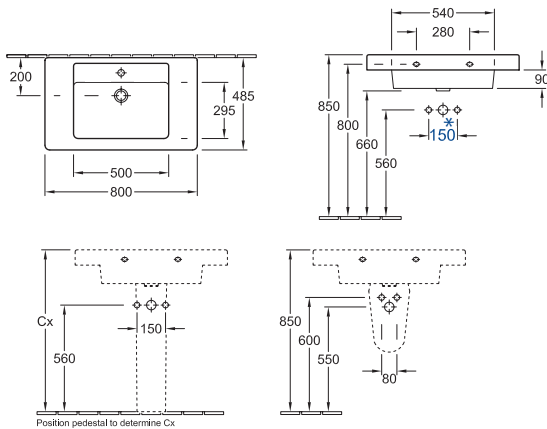

ARCHITECTURA SINGLE VANITY BASIN - 1300

6118130 1300x485mm

Available 1 or 3 tap-hole

(positioned left and right of centre as shown)

(Integral Liquid Soap Dispenser option available with 1 tap-hole)

Also available with Pedestal or Trap Cover