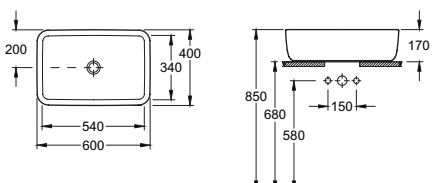

41276001 600X400mmOD 540X340mmID

No tap-hole