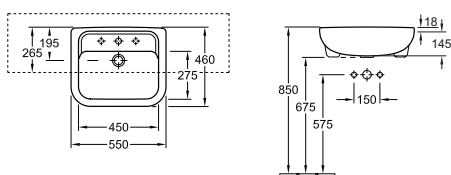

ARCHITECTURA HANDWASH BASIN

53734501 460x355mm
Available 1 tap-hole only
Also available with Trap Cover

ARCHITECTURA COMPACT HANDWASH BASIN

53733501CB 600x490mm
Available 1 tap-hole only
Left-hand side bowl

ARCHITECTURA SEMI-RECESSED BASIN

5176550 550x460mm
Available 1 or 3 tap-hole
(Integral Liquid Soap Dispenser option available
with 1 tap-hole)

ARCHITECTURA UNDER-COUNTER BASIN

41525001 555x400mm OD 500x350mm ID
No tap-hole
Use actual basin for benchtop cut-out