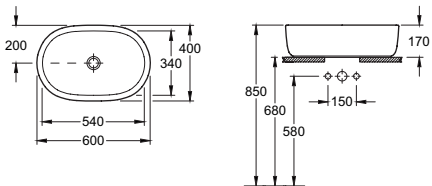

ARCHITECTURA ROUND DROP-IN BASIN

41654001 415mmOD 340mmID

No tap-hole

ARCHITECTURA ROUND VESSEL BASIN

41254001 400mmOD 340mmID

No tap-hole

ARCHITECTURA OVAL UNDER-COUNTER BASIN

41766001 615X415mmOD 540X340mmID

No tap-hole

Use actual basin for benchtop cut-out

ARCHITECTURA OVAL DROP-IN BASIN

41666001 615X415mmOD 540X340mmID

No tap-hole

ARCHITECTURA OVAL VESSEL BASIN

41266001 600X400mmOD 540X340mmID

No tap-hole