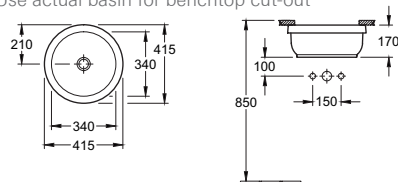

ARCHITECTURA CORNER HANDWASH BASIN

73194501CB 320x320mm
Available 1 tap-hole only

ARCHITECTURA.

ROUND, OVAL & RECTANGULAR BASINS.

ARCHITECTURA ROUND UNDER-COUNTER BASIN

41754001 415mmOD 340mmID

No tap-hole

Use actual basin for benchtop cut-out

ARCHITECTURA ROUND DROP-IN BASIN

41654001 415mmOD 340mmID

No tap-hole

ARCHITECTURA ROUND VESSEL BASIN

41254001 400mmOD 340mmID

No tap-hole

ARCHITECTURA OVAL UNDER-COUNTER BASIN

41766001 615X415mmOD 540X340mmID