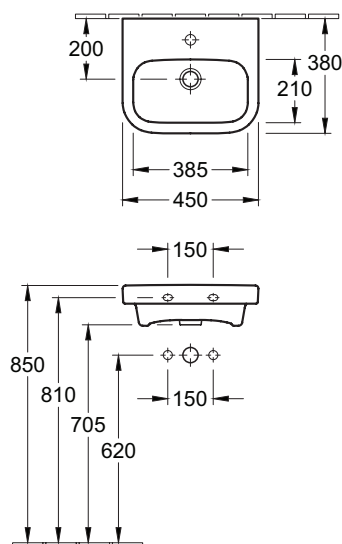

S-Trap and P-Trap available

Available Rear or Bottom Water Entry

*Recommended s-trap waste set-out 140mm (adjustment range 80-170mm)
*Rear water entry point requires 1/2" male BP wall elbow

ARCHITECTURA.

41905501 550x430mm
Available 1 tap-hole only
With Overflow, Recommended waste 94240

ARCHITECTURA 650 WALL BASIN

41886501CB 650x470mm
Available 1 tap-hole only
With Overflow, Recommended waste 94240

ARCHITECTURA. BASINS.

ARCHITECTURA 550 WALL BASIN

41885501CB 550x470mm

Available 1 tap-hole only

With Overflow, Recommended waste 94240

ARCHITECTURA 450 HANDWASH BASIN

43734501CB 450x380mm

Available 1 tap-hole only

With Overflow, Recommended waste 94240