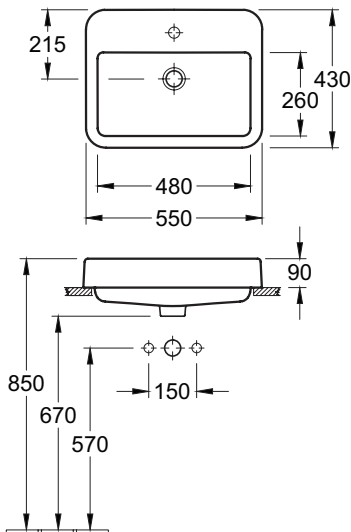

No tap-hole

Use actual basin for benchtop cut-out

ARCHITECTURA OVAL DROP-IN BASIN

41666001 615X415mmOD 540X340mmID

No tap-hole

ARCHITECTURA OVAL VESSEL BASIN

41266001 600X400mmOD 540X340mmID

No tap-hole

41276001 600X400mmOD 540X340mmID

No tap-hole

ARCHITECTURA. BASINS.

ARCHITECTURA SEMI INSERT BASIN

41935501 550x430mm
Available 1 tap-hole only
With Overflow, Recommended waste 94240

ARCHITECTURA SEMI RECESSED BASIN

41905501 550x430mm
Available 1 tap-hole only
With Overflow, Recommended waste 94240

ARCHITECTURA 650 WALL BASIN

41886501CB 650x470mm
Available 1 tap-hole only
With Overflow, Recommended waste 94240

ARCHITECTURA. BASINS.