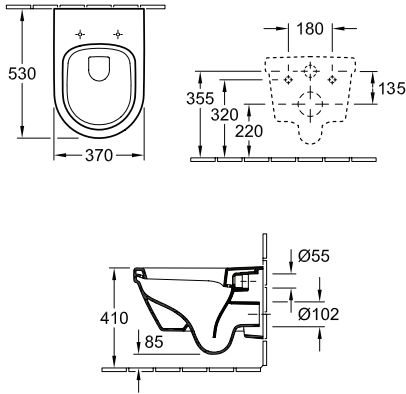

ARCHITECTURA SQ WH PAN

568510

Approved for use with WELS 3 or 4 Star flushing systems - Ask about GROHE In-Wall Cisterns & Frames