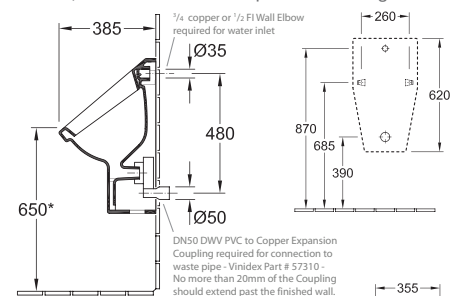

*Hot/Cold Water Entry points need to be 40mm left & right of centre & 90mm from finished floor
#Waste Outlet point needs to be 40mm left OR right of centre & 165mm from finished floor

ARCHITECTURA WALL-HUNG BIDET

54840001

Ask about optional Argent Mounting Frame #9954
Available 1 tap-hole only

*Hot/Cold Water Entry points need to be 40mm left & right of centre & 90mm from finished floor
#Waste Outlet point needs to be 40mm left OR right of centre & 195mm from finished floor

ARCHITECTURA URINAL

55742001PB

Approved for use with WELS 5 & 6 Star flushing valves (Recommend Enviro-Tech Models ET3-10 & ET3-M) - Includes Grate & Splash Reducing bowl

Installation Notes:

- Recommended height 650mm suitable for average height person; adjustments will need to be made where there are special height requirements ie. disabled or children's applications.
- Urinal must be used with certified mains pressure flush valve - 1.8-2.0 performance @200-250Kpa flow pressure (not supplied) to comply with WELS 3 Star certification.