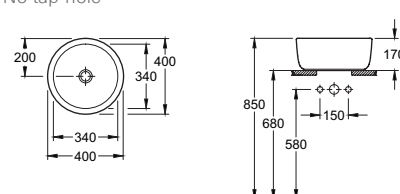

ARCHITECTURA CORNER HANDWASH BASIN

73194501CB 320x320mm
Available 1 tap-hole only

ARCHITECTURA.

ROUND, OVAL & RECTANGULAR BASINS.

ARCHITECTURA ROUND UNDER-COUNTER BASIN

41754001 415mmOD 340mmID

No tap-hole

Use actual basin for benchtop cut-out

ARCHITECTURA ROUND DROP-IN BASIN

41654001 415mmOD 340mmID

No tap-hole

ARCHITECTURA ROUND VESSEL BASIN

41254001 400mmOD 340mmID

No tap-hole

ARCHITECTURA OVAL UNDER-COUNTER BASIN

41766001 615X415mmOD 540X340mmID

No tap-hole

Use actual basin for benchtop cut-out

ARCHITECTURA OVAL DROP-IN BASIN

41666001 615X415mmOD 540X340mmID

No tap-hole

ARCHITECTURA OVAL VESSEL BASIN

41266001 600X400mmOD 540X340mmID

No tap-hole