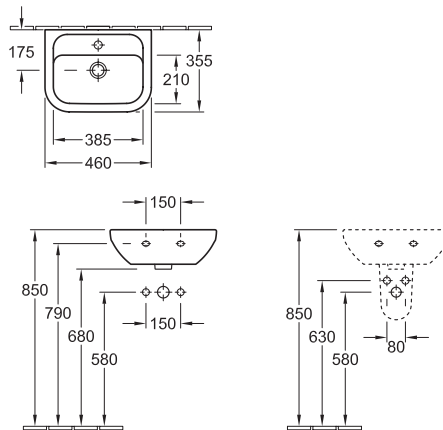

ARCHITECTURA HANDWASH BASIN

53734501 460x355mm
Available 1 tap-hole only
Also available with Trap Cover

ARCHITECTURA COMPACT HANDWASH BASIN

53733501CB 600x490mm
Available 1 tap-hole only
Left-hand side bowl