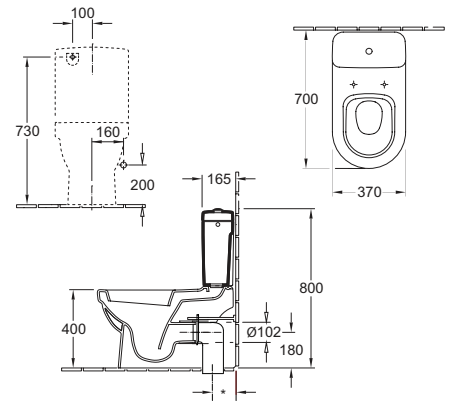

*Recommended s-trap waste set-out 140mm (adjustment range 110-200mm)
*Rear water entry point requires 1/2" male BP wall elbow

ARCHITECTURA SQ BTW TOILET SUITE

5687

Can be installed to comply with either WELS 4 Star / 4.5/3L or WELS 3 Star 6/3L performance S-Trap and P-Trap available

*Recommended s-trap waste set-out 140mm (adjustment range 110-200mm)
*Rear water entry point requires 1/2" male BP wall elbow

ARCHITECTURA U BTW TOILET SUITE

5483 WELS 4 Star / 4.5/3L

5683 WELS 3 Star / 6/3L

S-Trap and P-Trap available

Available Rear or Bottom Water Entry

*Recommended s-trap waste set-out 140mm (adjustment range 80-170mm)
*Rear water entry point requires 1/2" male BP wall elbow

ARCHITECTURA.