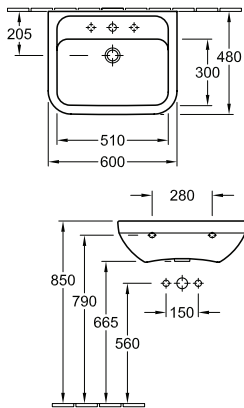

ARCHITECTURA HANDWASH BASIN

53734501 460x355mm
Available 1 tap-hole only
Also available with Trap Cover

ARCHITECTURA COMPACT HANDWASH BASIN

53733501CB 600x490mm
Available 1 tap-hole only
Left-hand side bowl