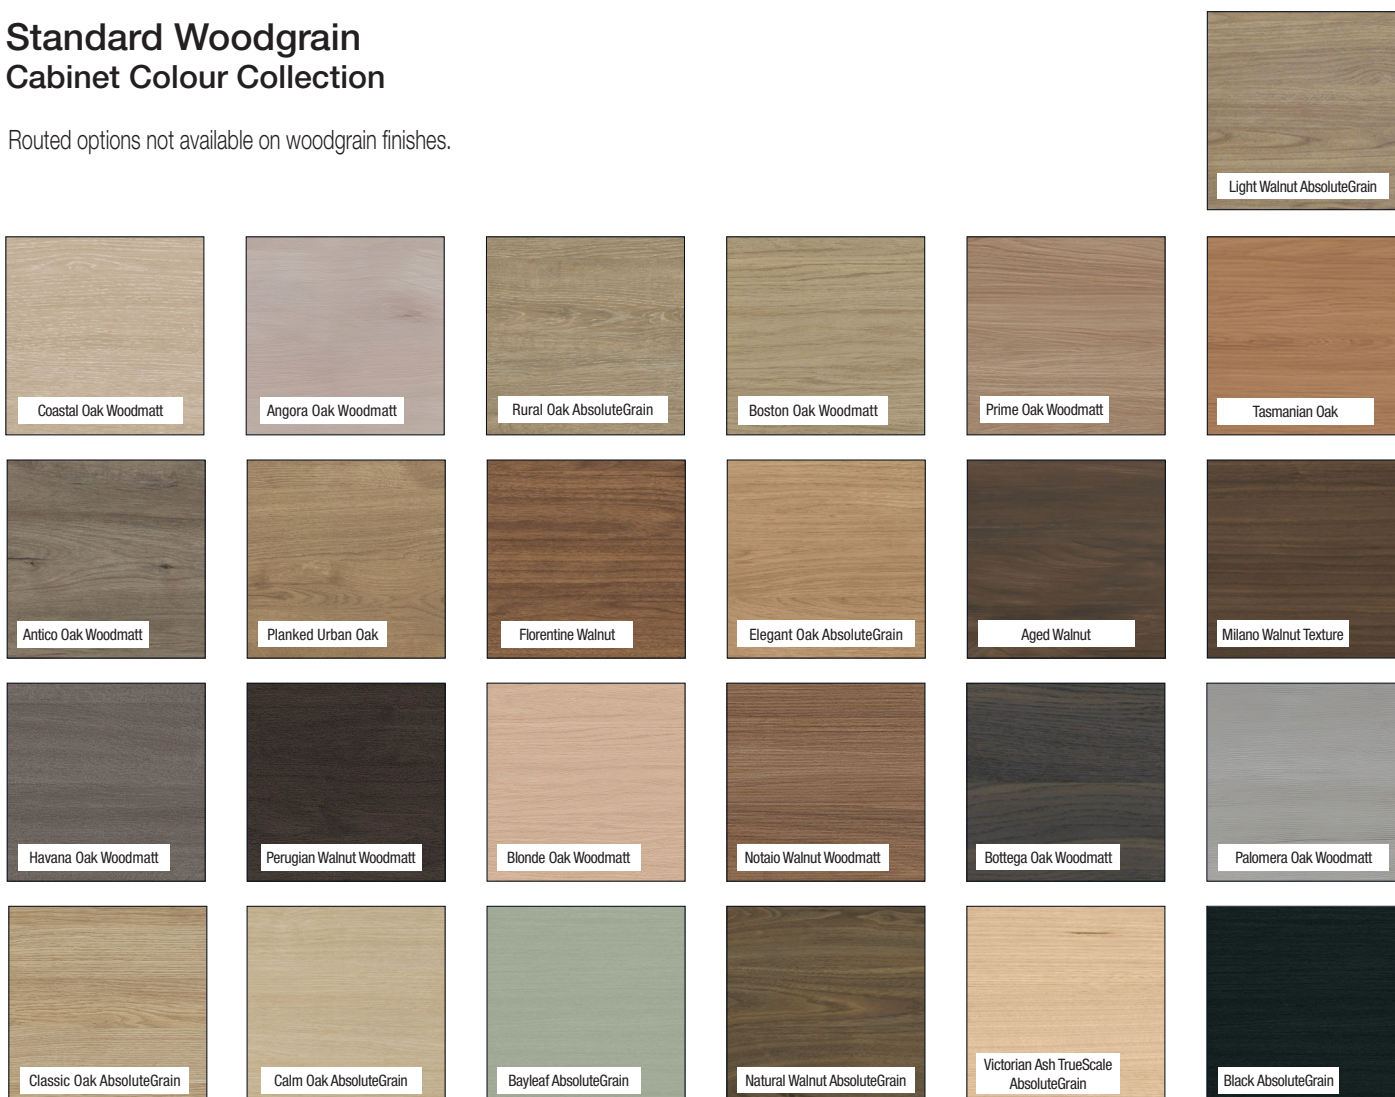

Standard Paint Cabinet Colour Collection

All painted colours are finished with our durable 2 pack polyurethane hardening process.

Standard Woodgrain Cabinet Colour Collection

Routed options not available on woodgrain finishes.