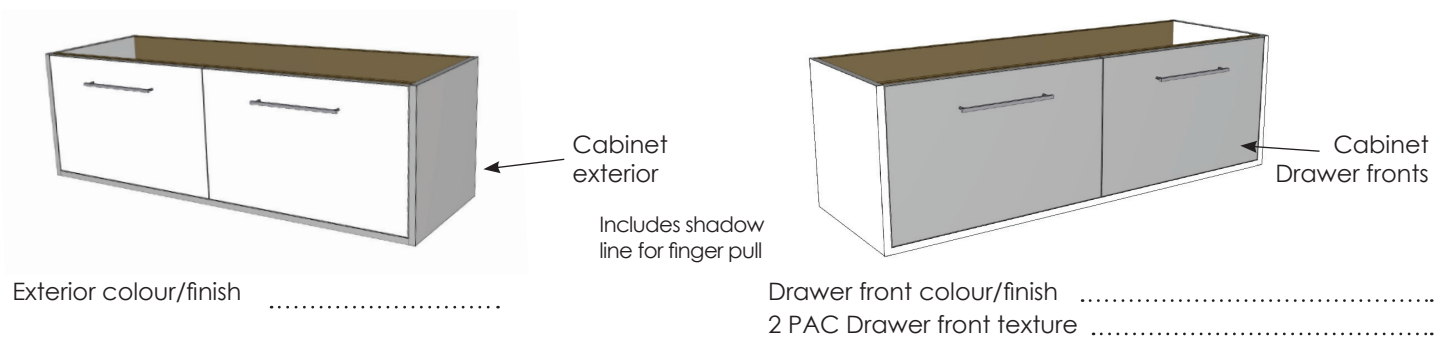

DELIVERY DETAILS

RETAILER NAME: COMPLETED BY:
 RETAILER PURCHASE ORDER NO: DATE:
 STREET ADDRESS:
 SUBURB: STATE: POST CODE:

CUSTOMER DETAILS

CUSTOMER NAME: CUSTOMER SIGNATURE:

CABINET

RANGE NAME: CODE: QTY:
 WALL HUNG FLOOR MOUNTED * Floor mounted cabinets not available on all cabinets. Special quote may be required prior to ordering.

WIDTH

280 300 350 450 500 550 600 650
 750 800 900 1000 1300 Sgl 1300 DBL 1400
 OTHER

BASIN TO BE INSTALLED WITH CABINET (basin to be ordered separately)

BRAND: RANGE: DESCRIPTION: CODE:

CABINET COLOUR/ FINISH OPTIONS (see following pages for details)