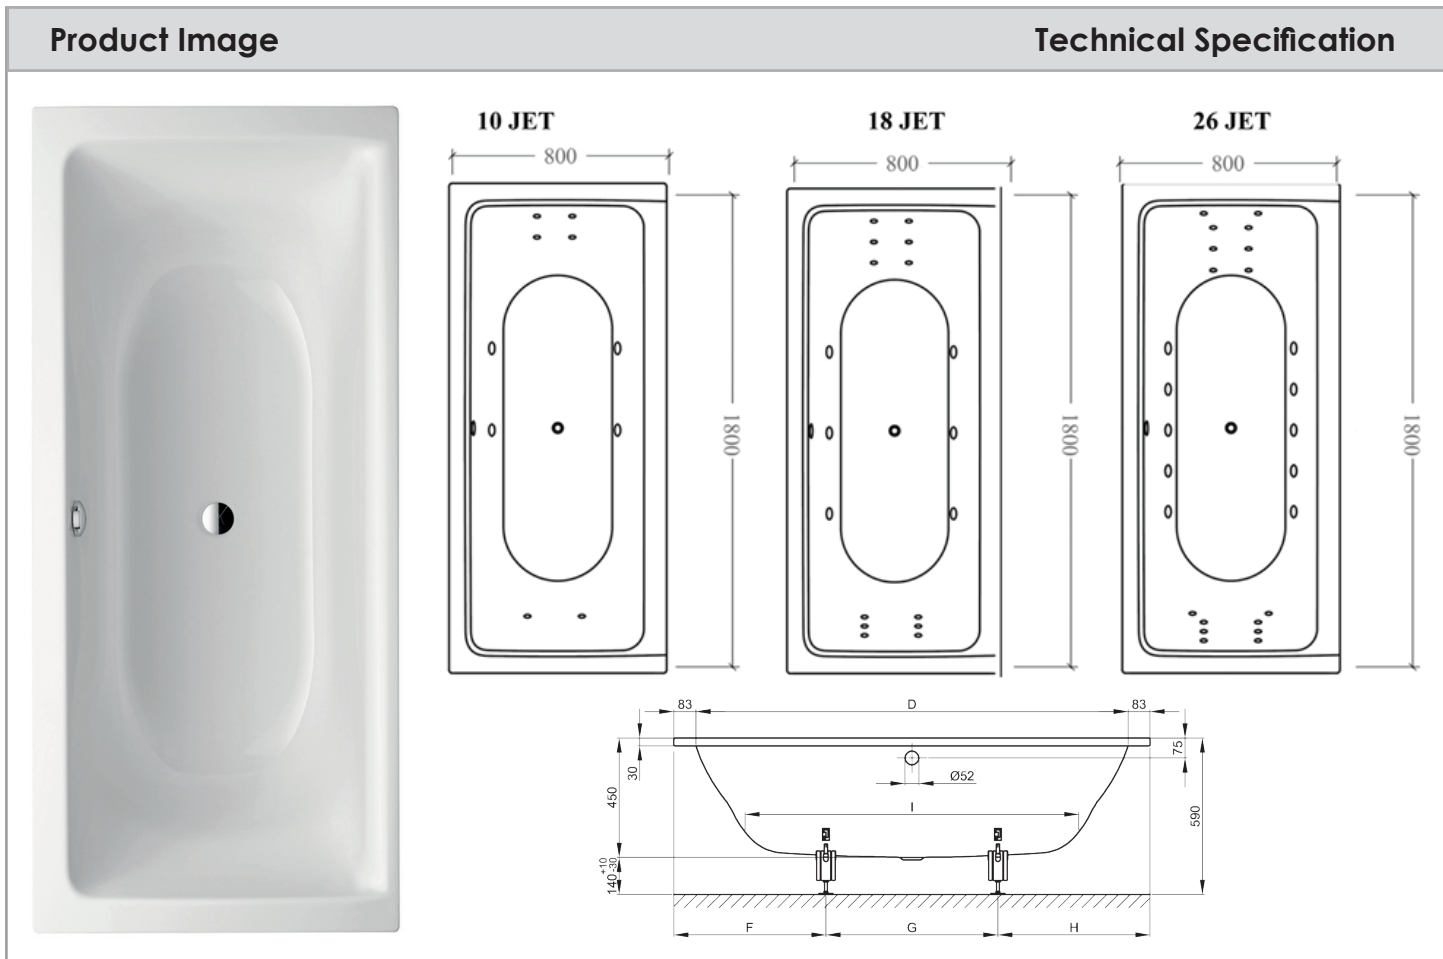

## BETTEFREE 1800 WHIRLPOOL BATH

Description	
BetteFree 1800 Whirlpool Bath	
<b>WB6830</b>	Bath
<b>WB6830WFB</b>	Bath with Bath Filler
Whirlpool Systems (add to bath)	
<b>Bette 10Jw/pool sys</b>	10 Jet Whirlpool System
<b>Bette 18Jw/pool sys</b>	18 Jet Whirlpool System
<b>Bette 26Jw/pool sys</b>	26 Jet Whirlpool System