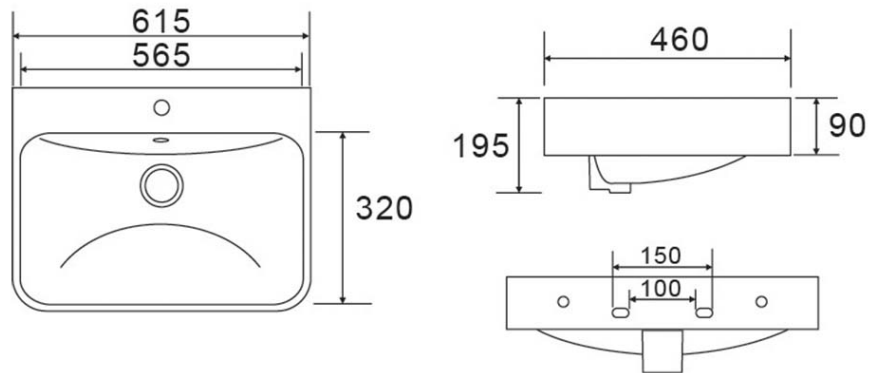

## Additional Features

**Required Product**  
32mm waste

**Recommended Products**  
K316-D Waste Series

**Additional Notes**

- AS1428.1 Dimensionally Compliant

**Installation Instructions**  
\* Wall Mounted Installation

## Technical Specification

\*Please visit [argentaust.com.au/warranty](http://argentaust.com.au/warranty) to view the full warranty

Note: All dimensions are in millimetres and are subject to normal manufacturing variations. It is recommended to use the physical product measurements for cut-outs and rough-ins as the technical details shown may differ from the actual product. Use acetic cured silicone sealant. Do not use epoxy type adhesives. Clean with damp cloth. Do not use abrasive cleaners, liquids or pastes.