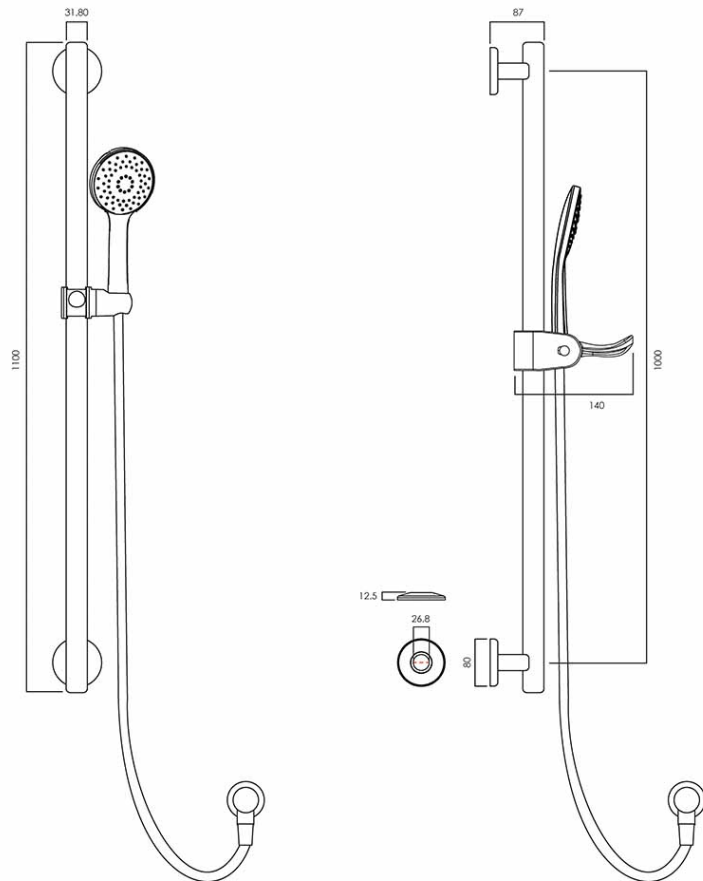

ViCare Trio Designer 32 Rail Set

Polished Stainless Steel

Product Image **Product Details**

Code:	VCR050BDB
Brand:	Villeroy & Boch
Range:	Architectura Style ViCare
Warranty:	15 Years*
WELS:	4 Star 7.5 LPM, Reg #: S17628

Additional Features **Technical Specification**

Required Product

Recommended Products
 Matching Advantage Designer Grab Rails

Additional Notes

- Advantage Seal
- Easy Clean Silicon nozzles
- 110mm Diameter Handpiece

Installation Instructions
 * T Style Flange assembly with Easy Install grub screw fitment

*Please visit argentaust.com.au/warranty to view the full warranty

Note: All dimensions are in millimetres and are subject to normal manufacturing variations. Always use the physical product measurements for cut-outs and rough-ins as the technical details shown may differ from the actual product. Use acetic cured silicone sealant. Do not use epoxy type adhesives. Clean with damp cloth. Do not use abrasive cleaners, liquids or pastes.