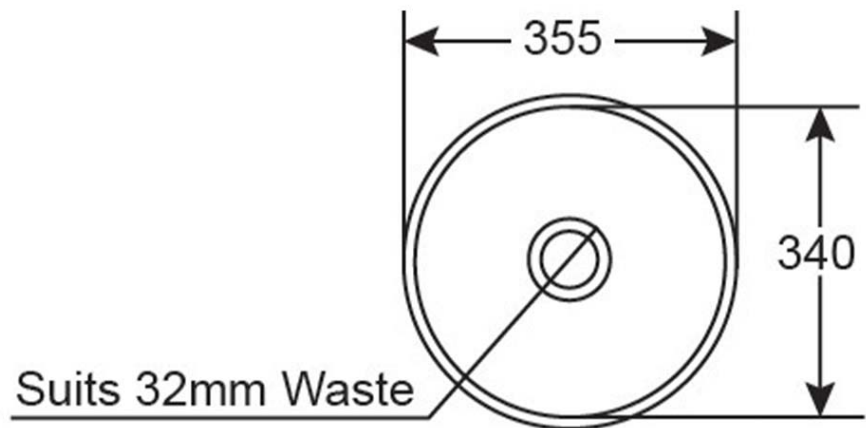

Grace Neu 355 Round Vessel Basin

White | No Tap Hole | No Overflow

Product Image

Product Details

Code:	V3135
Brand:	Argent
Range:	Grace Neu
Warranty:	10 Years*
Product Width:	355 mm
Product Depth:	355 mm
WELS:	N/A

Additional Features

Required Product
32mm waste

Recommended Products
K316-D PUW series for matching tapware, K316-DWCV for matching ceramic

Additional Notes
• White Finish

Installation Instructions
* Counter Top Installation

Technical Specification

*Please visit argentaust.com.au/warranty to view the full warranty

Note: All dimensions are in millimetres and are subject to normal manufacturing variations. It is recommended to use the physical product measurements for cut-outs and rough-ins as the technical details shown may differ from the actual product. Use acetic cured silicone sealant. Do not use epoxy type adhesives. Clean with damp cloth. Do not use abrasive cleaners, liquids or pastes.