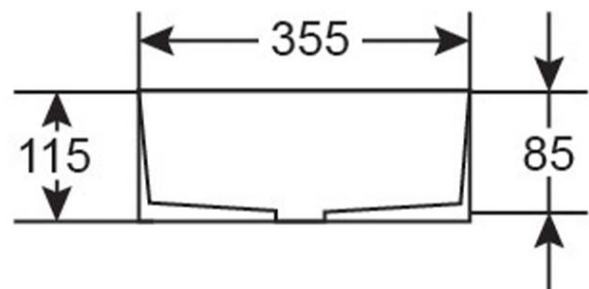

Additional Features

Required Product
32mm waste

Recommended Products
K316-D PUW series for matching tapware, K316-DWCV for matching ceramic

Additional Notes
• White Finish

Installation Instructions
* Counter Top Installation

Technical Specification

*Please visit argentaust.com.au/warranty to view the full warranty

Note: All dimensions are in millimetres and are subject to normal manufacturing variations. It is recommended to use the physical product measurements for cut-outs and rough-ins as the technical details shown may differ from the actual product. Use acetic cured silicone sealant. Do not use epoxy type adhesives. Clean with damp cloth. Do not use abrasive cleaners, liquids or pastes.