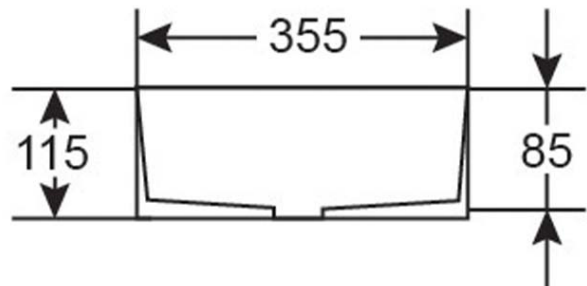

Additional Features

Required Product
32mm Waste

Recommended Products
K316-D PUW series for matching tapware

Additional Notes
• Matte Black Finish

Installation Instructions
* Counter Top Installation

Technical Specification