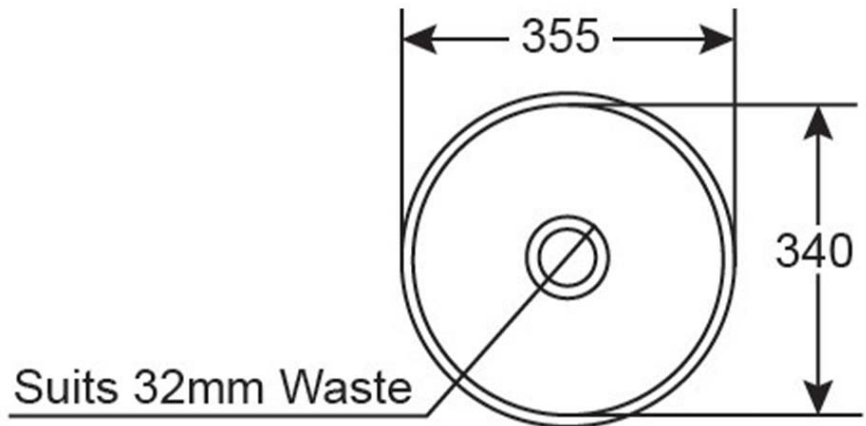

Grace Neu 355 Round Vessel Basin

Matte Black | No Tap Hole | No Overflow

Product Image

Product Details

Code:	V3135MB
Brand:	Argent
Range:	Grace
Warranty:	10 Years*
Product Width:	355 mm
Product Depth:	355 mm
WELS:	N/A

Additional Features

Required Product
32mm Waste

Recommended Products
K316-D PUW series for matching tapware

Additional Notes
• Matte Black Finish

Installation Instructions
* Counter Top Installation

Technical Specification

*Please visit argentaust.com.au/warranty to view the full warranty

Note: All dimensions are in millimetres and are subject to normal manufacturing variations. It is recommended to use the physical product measurements for cut-outs and rough-ins as the technical details shown may differ from the actual product. Use acetic cured silicone sealant. Do not use epoxy type adhesives. Clean with damp cloth. Do not use abrasive cleaners, liquids or pastes.