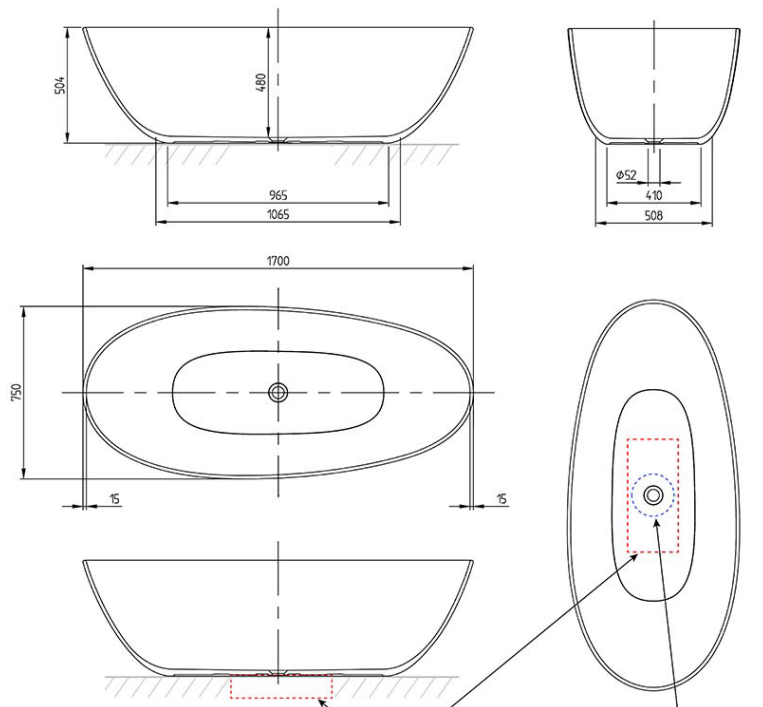

Antao Quarryl Freestanding Bath

Morning Green | No Overflow

Product Image

Product Details

Code:	UBQ170TAO7V-R8
Brand:	Villeroy & Boch
Range:	Antao
Warranty:	10 Years*
Product Length:	1700 mm
Product Width:	750 mm
Product Height:	504 mm
Litre Capacity:	212 L

Additional Features

Technical Specification

Required Product

Bath requires recessed area in floor for plumbing connections

Recommended Products

Classic Freestanding Bath Spout

Additional Notes

- Quarryl

Installation Instructions

* ATTENTION Bath requires recessed area in floor for plumbing connections

* Confirm local waterproofing and drainage requirements for recess with local authorities

ATTENTION: Bath requires recessed area in floor for plumbing connections. Confirm local waterproofing and drainage requirements with local authorities.

Installation Notes: Block-out/recess floor for waste 500x225x100mm deep.

Floor Waste Location: Floor waste must be located on radius line as indicated, not directly below bath waste position.

*Please visit argentaust.com.au/warranty to view the full warranty