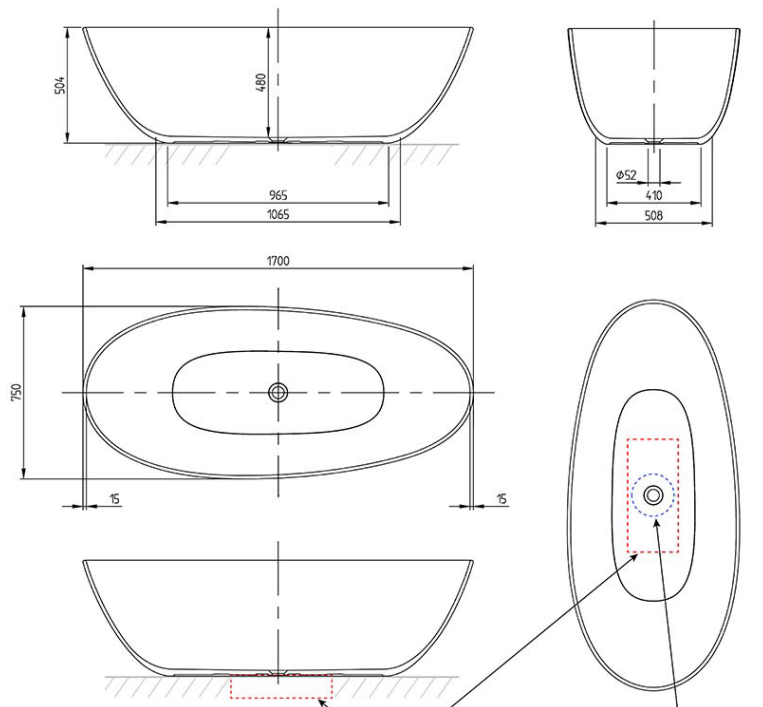

Antao Quarryl Freestanding Bath

Grey | No Overflow

Product Image

Product Details

Code:	UBQ170TAO7V-3S
Brand:	Villeroy & Boch
Range:	Antao
Warranty:	10 Years*
Product Length:	1700 mm
Product Width:	750 mm
Product Height:	504 mm
Litre Capacity:	212 L

Additional Features

Technical Specification

Required Product

Bath requires recessed area in floor for plumbing connections

Recommended Products

Classic Freestanding Bath Spout

Additional Notes

- Quarryl

Installation Instructions

* ATTENTION Bath requires recessed area in floor for plumbing connections

* Confirm local waterproofing and drainage requirements for recess with local authorities

ATTENTION: Bath requires recessed area in floor for plumbing connections. Confirm local waterproofing and drainage requirements with local authorities.

Installation Notes: Block-out/recess floor for waste 500x225x100mm deep.

Floor Waste Location: Floor waste must be located on radius line as indicated, not directly below bath waste position.

*Please visit argentaust.com.au/warranty to view the full warranty