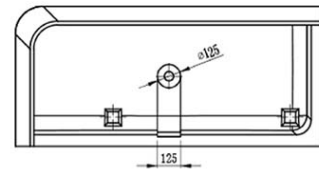

# Architectura 1650 CastStone Right Hand Corner Back to Wall Freestanding Bath \* Overflow

**Product Image**

**Product Details**

<b>Code:</b>	<b>UBC165ARC2VRH01</b>
Brand:	Villeroy & Boch
Range:	Architectura
Warranty:	10 Years*
Product Length:	1,650 mm
Product Width:	750 mm
Product Height:	600 mm
Litre Capacity:	280 L

**Additional Features**

**Technical Specification**

**Required Product**

**Recommended Products**

A706LCVB matching Villeroy & Boch CastStone waste 40mm

**Additional Notes**

- Durable-CastStone
- Comfort edge
- UV resistant
- Non porous-Hygenic
- Heat retention

**Installation Instructions**

- \* 125mm plumbing cavity under bath
- \* Weight 138KG

Bottom view

Side view

Back view

Top view

\*Please visit [argentaust.com.au/warranty](http://argentaust.com.au/warranty) to view the full warranty

*Note: All dimensions are in millimetres and are subject to normal manufacturing variations. It is recommended to use the physical product measurements for cut-outs and rough-ins as the technical details shown may differ from the actual product. Use acetic cured silicone sealant. Do not use epoxy type adhesives. Clean with damp cloth. Do not use abrasive cleaners, liquids or pastes.*