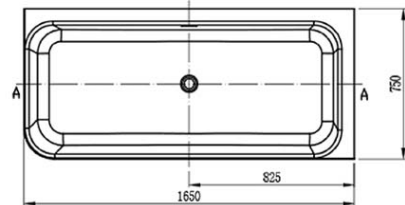

# Architectura 1650 CastStone Right Hand Corner Back to Wall Freestanding Bath \* Overflow

**Product Image**

**Product Details**

<b>Code:</b>	<b>UBC165ARC2VRH01</b>
Brand:	Villeroy & Boch
Range:	Architectura
Warranty:	10 Years*
Product Length:	1,650 mm
Product Width:	750 mm
Product Height:	600 mm
Litre Capacity:	280 L

**Installation Instructions**

- \* 125mm plumbing cavity under bath
- \* Weight 138KG

Bottom view

Side view

Back view

Top view

\*Please visit [argentaust.com.au/warranty](http://argentaust.com.au/warranty) to view the full warranty

*Note: All dimensions are in millimetres and are subject to normal manufacturing variations. It is recommended to use the physical product measurements for cut-outs and rough-ins as the technical details shown may differ from the actual product. Use acetic cured silicone sealant. Do not use epoxy type adhesives. Clean with damp cloth. Do not use abrasive cleaners, liquids or pastes.*