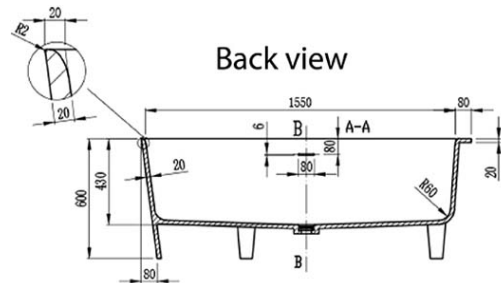

# Architectura 1650 CastStone Right Hand Corner Back to Wall Freestanding Bath \* Overflow

**Product Image**

**Product Details**

<b>Code:</b>	<b>UBC165ARC2VRH01</b>
Brand:	Villeroy & Boch
Range:	Architectura
Warranty:	10 Years*
Product Length:	1,650 mm
Product Width:	750 mm
Product Height:	600 mm
Litre Capacity:	280 L

**Installation Instructions**

- \* 125mm plumbing cavity under bath
- \* Weight 138KG

Bottom view

Side view

Back view

Top view

\*Please visit [argentaust.com.au/warranty](http://argentaust.com.au/warranty) to view the full warranty

*Note: All dimensions are in millimetres and are subject to normal manufacturing variations. It is recommended to use the physical product measurements for cut-outs and rough-ins as the technical details shown may differ from the actual product. Use acetic cured silicone sealant. Do not use epoxy type adhesives. Clean with damp cloth. Do not use abrasive cleaners, liquids or pastes.*