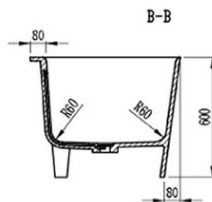

# Architectura 1650 CastStone Right Hand Corner Back to Wall Freestanding Bath \* Overflow

**Product Image**

**Product Details**

<b>Code:</b>	<b>UBC165ARC2VRH01</b>
Brand:	Villeroy & Boch
Range:	Architectura
Warranty:	10 Years*
Product Length:	1,650 mm
Product Width:	750 mm
Product Height:	600 mm
Litre Capacity:	280 L

**Additional Features**

**Technical Specification**

**Required Product**

**Recommended Products**

A706LCVB matching Villeroy & Boch CastStone waste 40mm

**Additional Notes**

- Durable-CastStone
- Comfort edge
- UV resistant
- Non porous-Hygenic
- Heat retention

**Installation Instructions**

- \* 125mm plumbing cavity under bath
- \* Weight 138KG

Bottom view

Side view

Back view

Top view

\*Please visit [argentaust.com.au/warranty](http://argentaust.com.au/warranty) to view the full warranty

*Note: All dimensions are in millimetres and are subject to normal manufacturing variations. It is recommended to use the physical product measurements for cut-outs and rough-ins as the technical details shown may differ from the actual product. Use acetic cured silicone sealant. Do not use epoxy type adhesives. Clean with damp cloth. Do not use abrasive cleaners, liquids or pastes.*