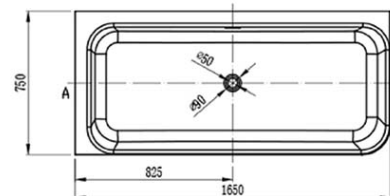

# Architectura 1650 CastStone Left Hand Corner Back to Wall Freestanding Bath \* Overflow

**Product Image**

**Product Details**

<b>Code:</b>	<b>UBC165ARC2VLH01</b>
Brand:	Villeroy & Boch
Range:	Architectura
Warranty:	10 Years*
Product Length:	1,650 mm
Product Width:	750 mm
Product Height:	600 mm
Litre Capacity:	280 L

**Additional Features**

**Technical Specification**

**Required Product**

**Recommended Products**

A706LCVB matching Villeroy & Boch CastStone waste 40mm

**Additional Notes**

- Durable-CastStone
- Comfort edge
- UV resistant
- Non porous-Hygenic
- Heat retention

**Installation Instructions**

- \* 125mm plumbing cavity under bath
- \* Weight 138KG

Bottom view

Side view

Back view

Top view

\*Please visit [argentaust.com.au/warranty](http://argentaust.com.au/warranty) to view the full warranty

*Note: All dimensions are in millimetres and are subject to normal manufacturing variations. It is recommended to use the physical product measurements for cut-outs and rough-ins as the technical details shown may differ from the actual product. Use acetic cured silicone sealant. Do not use epoxy type adhesives. Clean with damp cloth. Do not use abrasive cleaners, liquids or pastes.*