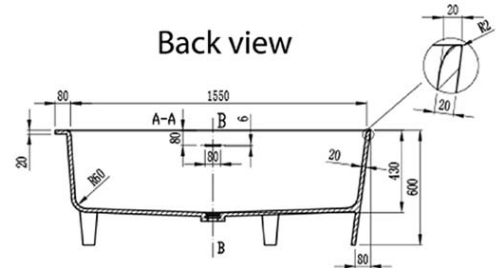

# Architectura 1650 CastStone Left Hand Corner Back to Wall Freestanding Bath \* Overflow

**Product Image**

**Product Details**

<b>Code:</b>	<b>UBC165ARC2VLH01</b>
Brand:	Villeroy & Boch
Range:	Architectura
Warranty:	10 Years*
Product Length:	1,650 mm
Product Width:	750 mm
Product Height:	600 mm
Litre Capacity:	280 L

**Installation Instructions**

- \* 125mm plumbing cavity under bath
- \* Weight 138KG

Bottom view

Side view

Back view

Top view

\*Please visit [argentaust.com.au/warranty](http://argentaust.com.au/warranty) to view the full warranty

*Note: All dimensions are in millimetres and are subject to normal manufacturing variations. It is recommended to use the physical product measurements for cut-outs and rough-ins as the technical details shown may differ from the actual product. Use acetic cured silicone sealant. Do not use epoxy type adhesives. Clean with damp cloth. Do not use abrasive cleaners, liquids or pastes.*