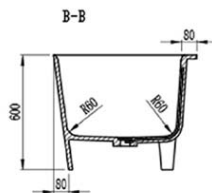

# Architectura 1650 CastStone Left Hand Corner Back to Wall Freestanding Bath \* Overflow

**Product Image**

**Product Details**

<b>Code:</b>	<b>UBC165ARC2VLH01</b>
Brand:	Villeroy & Boch
Range:	Architectura
Warranty:	10 Years*
Product Length:	1,650 mm
Product Width:	750 mm
Product Height:	600 mm
Litre Capacity:	280 L

**Additional Features**

**Technical Specification**

**Required Product**

**Recommended Products**

A706LCVB matching Villeroy & Boch CastStone waste 40mm

**Additional Notes**

- Durable-CastStone
- Comfort edge
- UV resistant
- Non porous-Hygenic
- Heat retention

**Installation Instructions**

- \* 125mm plumbing cavity under bath
- \* Weight 138KG

Bottom view

Side view

Back view

Top view

\*Please visit [argentaust.com.au/warranty](http://argentaust.com.au/warranty) to view the full warranty

*Note: All dimensions are in millimetres and are subject to normal manufacturing variations. It is recommended to use the physical product measurements for cut-outs and rough-ins as the technical details shown may differ from the actual product. Use acetic cured silicone sealant. Do not use epoxy type adhesives. Clean with damp cloth. Do not use abrasive cleaners, liquids or pastes.*