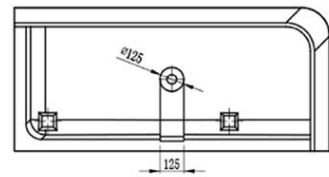

# Architectura 1650 CastStone Left Hand Corner Back to Wall Freestanding Bath \* Overflow

**Product Image**

**Product Details**

<b>Code:</b>	<b>UBC165ARC2VLH01</b>
Brand:	Villeroy & Boch
Range:	Architectura
Warranty:	10 Years*
Product Length:	1,650 mm
Product Width:	750 mm
Product Height:	600 mm
Litre Capacity:	280 L

**Additional Features**

**Technical Specification**

**Required Product**

**Recommended Products**

A706LCVB matching Villeroy & Boch CastStone waste 40mm

**Additional Notes**

- Durable-CastStone
- Comfort edge
- UV resistant
- Non porous-Hygenic
- Heat retention

**Installation Instructions**

- \* 125mm plumbing cavity under bath
- \* Weight 138KG

Bottom view

Side view

Back view

Top view

\*Please visit [argentaust.com.au/warranty](http://argentaust.com.au/warranty) to view the full warranty

*Note: All dimensions are in millimetres and are subject to normal manufacturing variations. It is recommended to use the physical product measurements for cut-outs and rough-ins as the technical details shown may differ from the actual product. Use acetic cured silicone sealant. Do not use epoxy type adhesives. Clean with damp cloth. Do not use abrasive cleaners, liquids or pastes.*