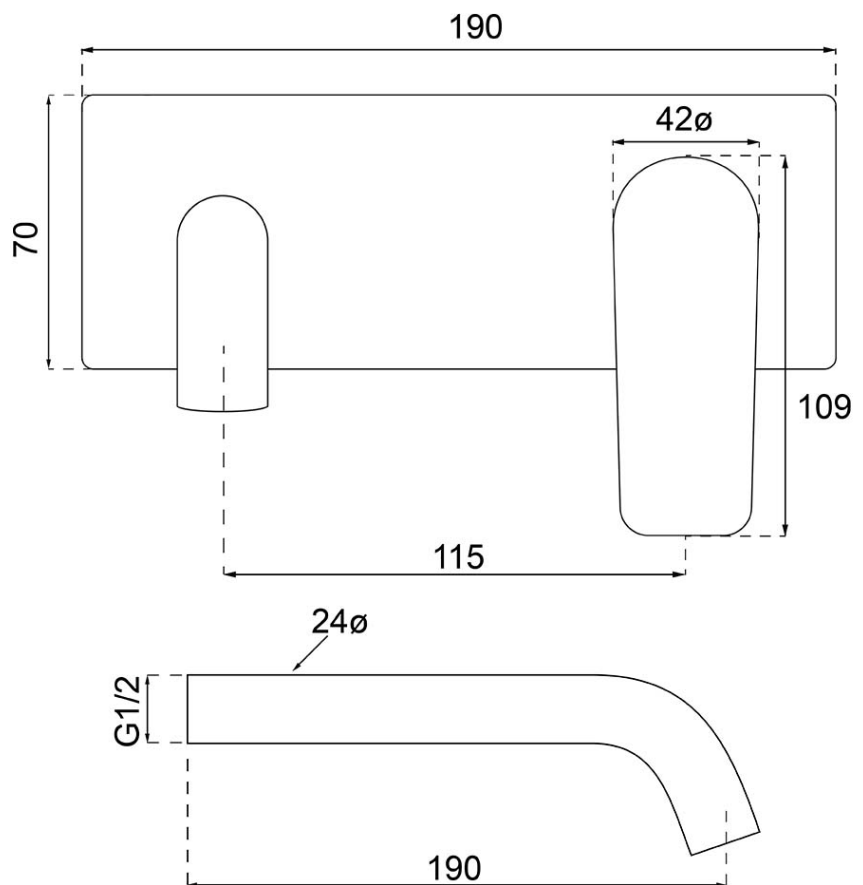

Technical Specification

*Please visit argentaust.com.au/warranty to view the full warranty

Note: All dimensions are in millimetres and are subject to normal manufacturing variations. Always use the physical product measurements for cut-outs and rough-ins as the technical details shown may differ from the actual product. Use acetic cured silicone sealant. Do not use epoxy type adhesives. Clean with damp cloth. Do not use abrasive cleaners, liquids or pastes.