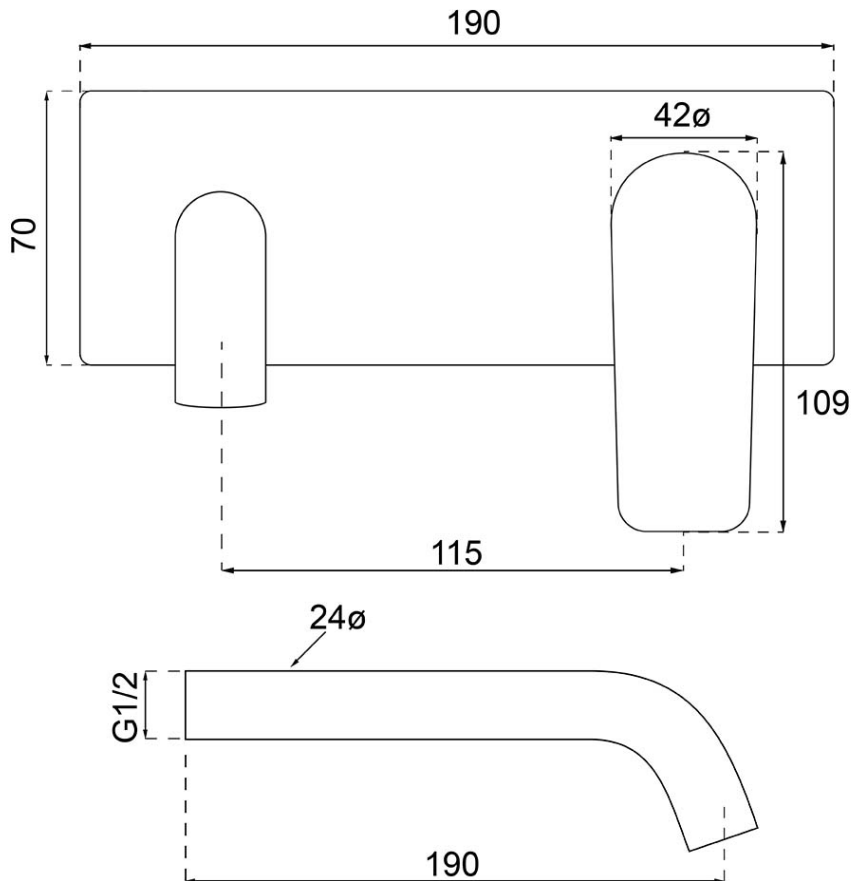

O.Novo Style S Rectangular Wall Mounted Basin Trim

Product Image **Product Details**

Code: TVW299461B
Brand: Villeroy & Boch
Range: O.Novo Style
Warranty: 15 Years*
WELS: 5 Star 6 LPM, Reg #: T42045

Additional Features **Technical Specification**

Required Product
 ColourChoice TVW0035161

Recommended Products

Additional Notes

- 115mm Centres
- 35mm Ceramic Cartridge
- Spout Can Be Positioned On The Left Hand Side Of The Mixer Only

Installation Instructions

- * NOT COMPATIBLE WITH UNIVERSAL BODY
- * ONLY USE COLOURCHOICE BODY TVW0035161

*Please visit argentaust.com.au/warranty to view the full warranty

Note: All dimensions are in millimetres and are subject to normal manufacturing variations. Always use the physical product measurements for cut-outs and rough-ins as the technical details shown may differ from the actual product. Use acetic cured silicone sealant. Do not use epoxy type adhesives. Clean with damp cloth. Do not use abrasive cleaners, liquids or pastes.