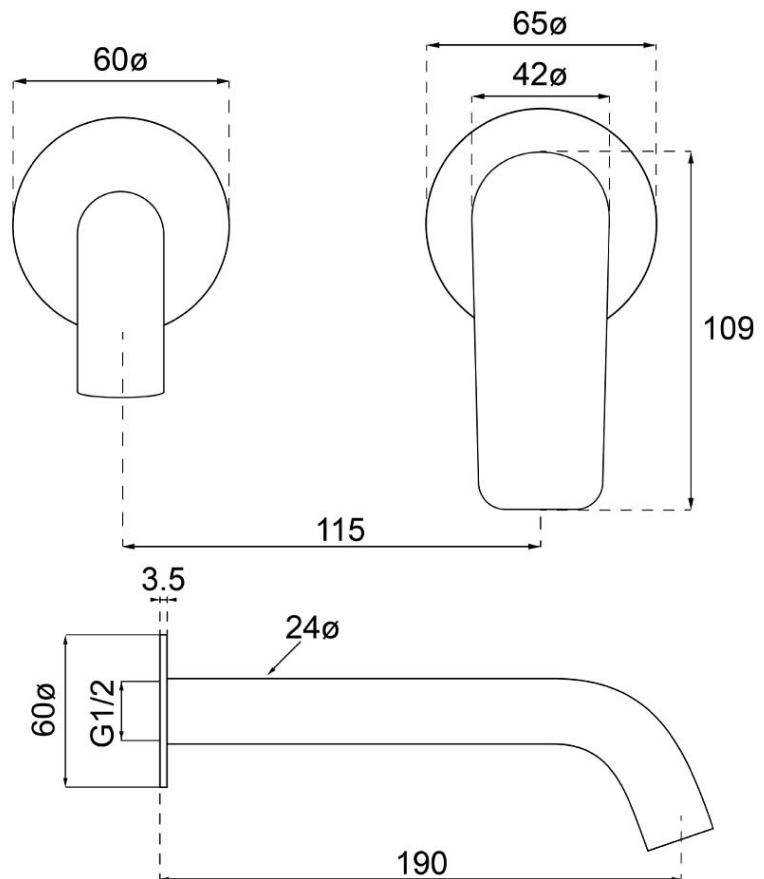

O.Novo Style S Wall Mounted Basin Trim

Product Image **Product Details**

Code: TVW199461B
Brand: Villeroy & Boch
Range: O.Novo Style
Warranty: 15 Years*
WELS: 5 Star 6 LPM, Reg #: T42046

Additional Features **Technical Specification**

Required Product
 ColourChoice TVW0035161

Recommended Products

Additional Notes

- 115mm Centres
- 35mm Ceramic Cartridge
- Spout Can Be Positioned On The Left Hand Side Of The Mixer Only

Installation Instructions

- * NOT COMPATIBLE WITH UNIVERSAL BODY
- * ONLY USE COLOURCHOICE BODY TVW0035161

*Please visit argentaust.com.au/warranty to view the full warranty

Note: All dimensions are in millimetres and are subject to normal manufacturing variations. Always use the physical product measurements for cut-outs and rough-ins as the technical details shown may differ from the actual product. Use acetic cured silicone sealant. Do not use epoxy type adhesives. Clean with damp cloth. Do not use abrasive cleaners, liquids or pastes.