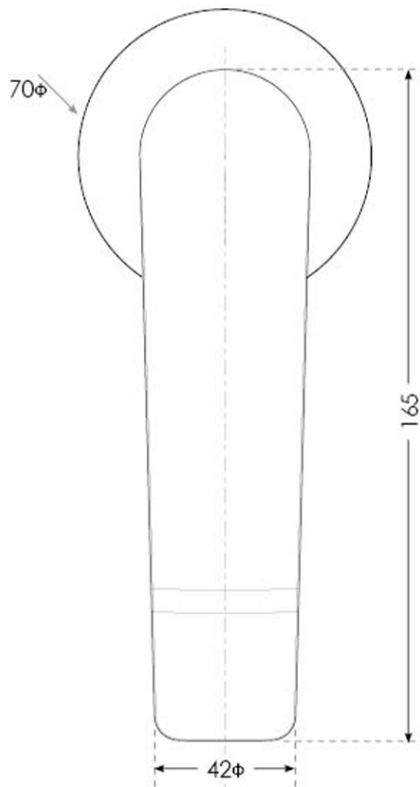

Installation Instructions

- NOT COMPATIBLE WITH UNIVERSAL BODY
- ONLY USE COLOURCHOICE BODY TVS0033161

*Please visit argentaust.com.au/warranty to view the full warranty

Note: All dimensions are in millimetres and are subject to normal manufacturing variations. Always use the physical product measurements for cut-outs and rough-ins as the technical details shown may differ from the actual product. Use acetic cured silicone sealant. Do not use epoxy type adhesives. Clean with damp cloth. Do not use abrasive cleaners, liquids or pastes.