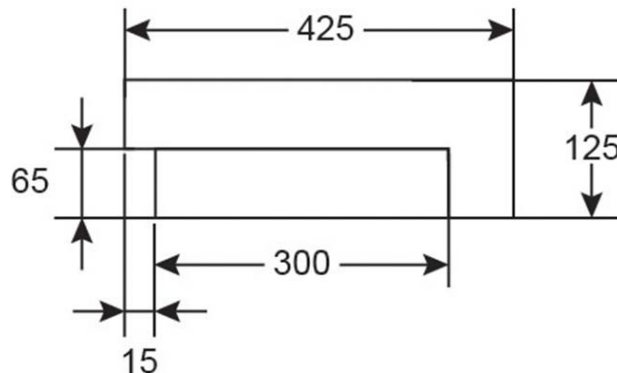

Zen Neu 500 Semi Recessed Basin

1 Tap Hole | Overflow

Product Image

Product Details

| | |
|----------------|--------------|
| Code: | S4050 |
| Brand: | Argent |
| Range: | Zen |
| Warranty: | 10 Years* |
| Product Width: | 500 mm |
| Product Depth: | 120 mm |
| WELS: | N/A |

Additional Features

Required Product
32mm Waste

Recommended Products
K316-D PUW series

Additional Notes

- Slot Overflow

Installation Instructions

* Recommended to have basin for cut-out guidelines.

Technical Specification

*Please visit argentaust.com.au/warranty to view the full warranty

Note: All dimensions are in millimetres and are subject to normal manufacturing variations. It is recommended to use the physical product measurements for cut-outs and rough-ins as the technical details shown may differ from the actual product. Use acetic cured silicone sealant. Do not use epoxy type adhesives. Clean with damp cloth. Do not use abrasive cleaners, liquids or pastes.