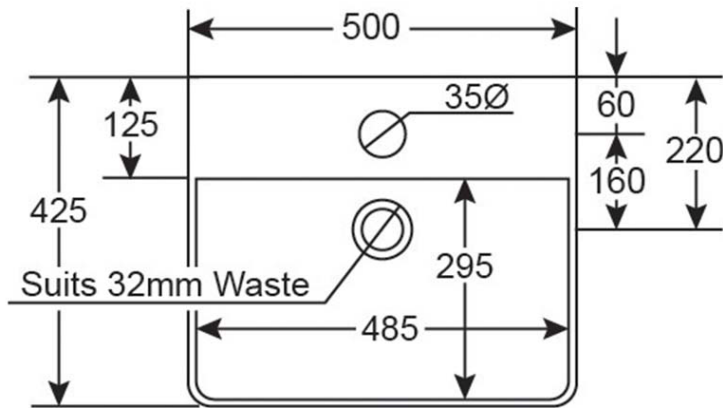

Zen Neu 500 Semi Recessed Basin

1 Tap Hole | Overflow

Product Image

Product Details

| | |
|----------------|--------------|
| Code: | S4050 |
| Brand: | Argent |
| Range: | Zen |
| Warranty: | 10 Years* |
| Product Width: | 500 mm |
| Product Depth: | 120 mm |
| WELS: | N/A |

Additional Features

Required Product
32mm Waste

Recommended Products
K316-D PUW series

Additional Notes

- Slot Overflow

Installation Instructions

* Recommended to have basin for cut-out guidelines.

Technical Specification

*Please visit argentaust.com.au/warranty to view the full warranty

Note: All dimensions are in millimetres and are subject to normal manufacturing variations. It is recommended to use the physical product measurements for cut-outs and rough-ins as the technical details shown may differ from the actual product. Use acetic cured silicone sealant. Do not use epoxy type adhesives. Clean with damp cloth. Do not use abrasive cleaners, liquids or pastes.