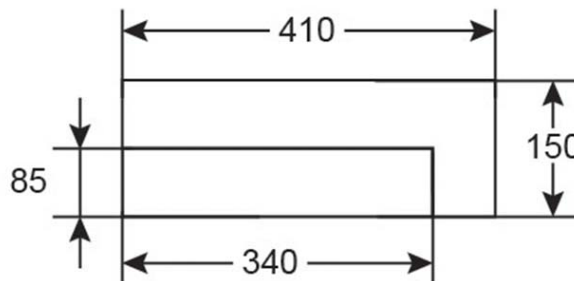

Technical Specification

*Please visit argentaust.com.au/warranty to view the full warranty

Note: All dimensions are in millimetres and are subject to normal manufacturing variations. It is recommended to use the physical product measurements for cut-outs and rough-ins as the technical details shown may differ from the actual product. Use acetic cured silicone sealant. Do not use epoxy type adhesives. Clean with damp cloth. Do not use abrasive cleaners, liquids or pastes.