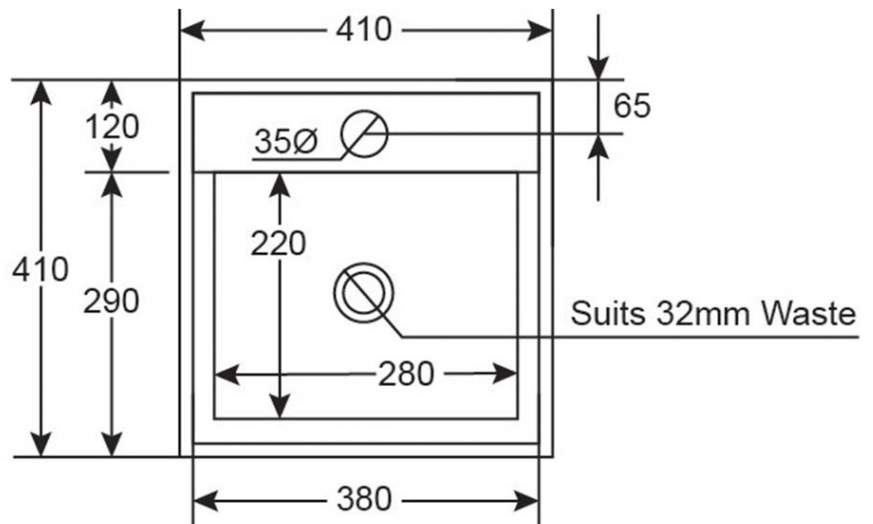

## Product Details

<b>Code:</b>	<b>S4041</b>
Brand:	Argent
Range:	Evo
Warranty:	10 Years*
Product Width:	410 mm
Product Depth:	410 mm
WELS:	N/A

## Additional Features

**Required Product**  
32mm Waste

**Recommended Products**  
K316-D PUW series

**Additional Notes**  
• Round Overflow

**Installation Instructions**  
\* Recommended to have basin for cut-out guidelines.

## Technical Specification

\*Please visit [argentaust.com.au/warranty](http://argentaust.com.au/warranty) to view the full warranty

*Note: All dimensions are in millimetres and are subject to normal manufacturing variations. It is recommended to use the physical product measurements for cut-outs and rough-ins as the technical details shown may differ from the actual product. Use acetic cured silicone sealant. Do not use epoxy type adhesives. Clean with damp cloth. Do not use abrasive cleaners, liquids or pastes.*