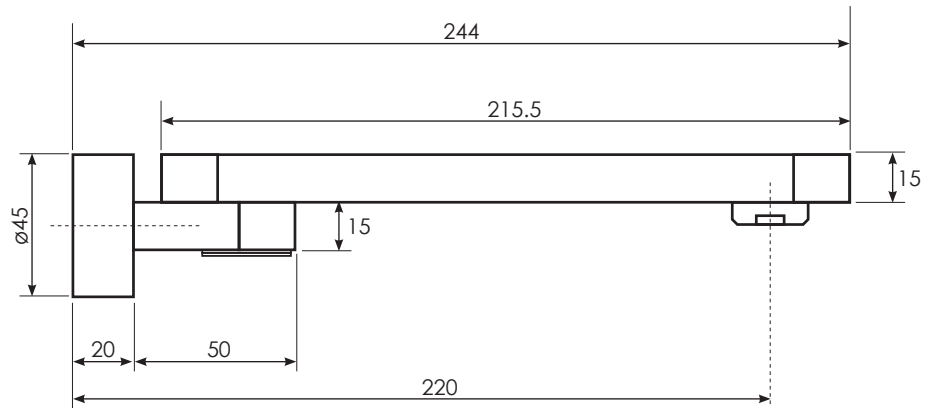

LOFT 220 SWIVEL BATH SPOUT

Product Image	Technical Specification
---------------	-------------------------

Description	
Loft 220 Swivel Bath Spout	
BS996820	Chrome

Additional Information
<ul style="list-style-type: none"> Swivel Spout