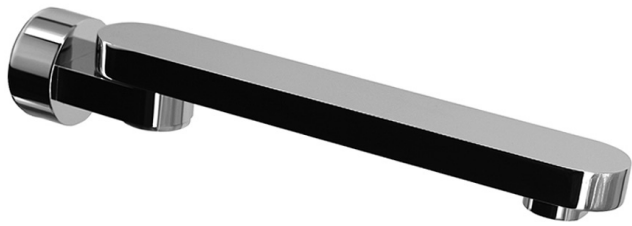

LOFT 220 SWIVEL BATH SPOUT

Product Image	Technical Specification
---------------	-------------------------

Description	
Loft 220 Swivel Bath Spout	
BS996820	Chrome

Additional Information
<ul style="list-style-type: none"> Swivel Spout