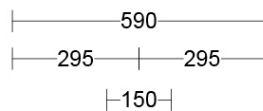

Installation Instructions

- Wall Mounted
- Some Cabinet/basin configurations may limit tap hole positioning