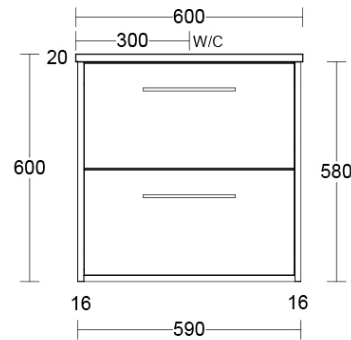

Wall Mounted Tapware recommended for Slim Cabinets

Recommended Products

Villeroy & Boch, Bette, Argent Under Counter Basin Not Included

Additional Notes

- Australian Made
- Soft Close Drawers
- Multiple cabinet colour choices
- Multiple Top Options
- 20mm SilkSurface Standard
- Caesarstone Optional Extra
- Gold Inclusions
- 2 drawer

Installation Instructions

- * Wall Mounted
- * Some Cabinet/basin configurations may limit tap hole positioning

*Please visit argentaust.com.au/warranty to view the full warranty

Note: All dimensions are in millimetres and are subject to normal manufacturing variations. Always use the physical product measurements for cut-outs and rough-ins as the technical details shown may differ from the actual product. Use acetic cured silicone sealant. Do not use epoxy type adhesives. Clean with damp cloth. Do not use abrasive cleaners, liquids or pastes.