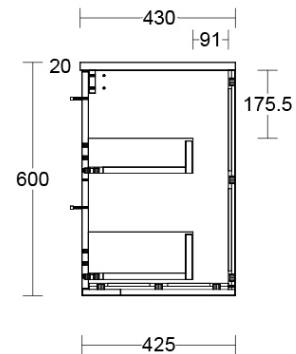

Installation Instructions

- * Wall Mounted
- * Some Cabinet/basin configurations may limit tap hole positioning

*Please visit argentaust.com.au/warranty to view the full warranty

Note: All dimensions are in millimetres and are subject to normal manufacturing variations. Always use the physical product measurements for cut-outs and rough-ins as the technical details shown may differ from the actual product. Use acetic cured silicone sealant. Do not use epoxy type adhesives. Clean with damp cloth. Do not use abrasive cleaners, liquids or pastes.