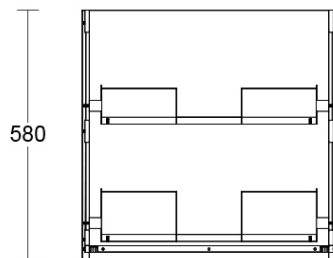

Installation Instructions

- * Wall Mounted
- * Some Cabinet/basin configurations may limit tap hole positioning

*Please visit argentaust.com.au/warranty to view the full warranty

Note: All dimensions are in millimetres and are subject to normal manufacturing variations. Always use the physical product measurements for cut-outs and rough-ins as the technical details shown may differ from the actual product. Use acetic cured silicone sealant. Do not use epoxy type adhesives. Clean with damp cloth. Do not use abrasive cleaners, liquids or pastes.