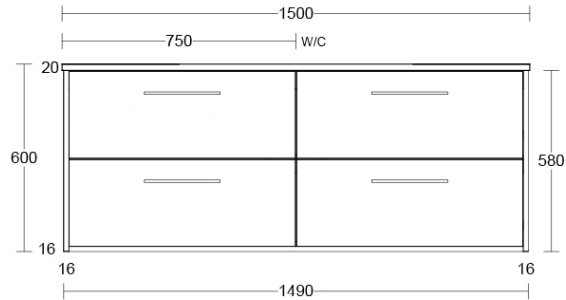

Installation Instructions

* Wall Mounted
* Some Cabinet/basin configurations may limit tap hole positioning

*Please visit argentaust.com.au/warranty to view the full warranty

Note: All dimensions are in millimetres and are subject to normal manufacturing variations. Always use the physical product measurements for cut-outs and rough-ins as the technical details shown may differ from the actual product. Use acetic cured silicone sealant. Do not use epoxy type adhesives. Clean with damp cloth. Do not use abrasive cleaners, liquids or pastes.