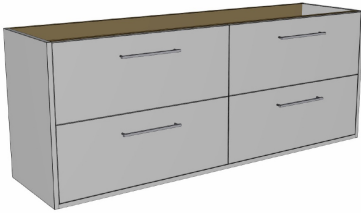

# Luxus 1500 Wall Cabinet

suit Undercounter Basin, 4 Drawer

**Product Image**

**Product Details**

**Code:** LUU1500SW4XX  
**Brand:** Argent  
**Range:** Luxus  
**Warranty:** 10 Years\*

**Additional Features**

**Technical Specification**

**Required Product**

**Recommended Products**

Villeroy & Boch, Bette, Argent Under Counter Basin Not Included

**Additional Notes**

- Australian Made
- Soft Close Drawers
- Multiple cabinet colour choices
- Multiple solid top colour choices
- Gold Interior Package
- 4 drawer