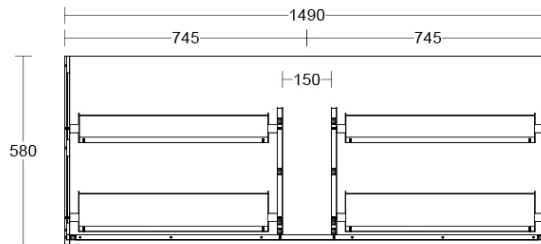

Installation Instructions

* Wall Mounted
* Some Cabinet/basin configurations may limit tap hole positioning

*Please visit argentaust.com.au/warranty to view the full warranty

Note: All dimensions are in millimetres and are subject to normal manufacturing variations. Always use the physical product measurements for cut-outs and rough-ins as the technical details shown may differ from the actual product. Use acetic cured silicone sealant. Do not use epoxy type adhesives. Clean with damp cloth. Do not use abrasive cleaners, liquids or pastes.