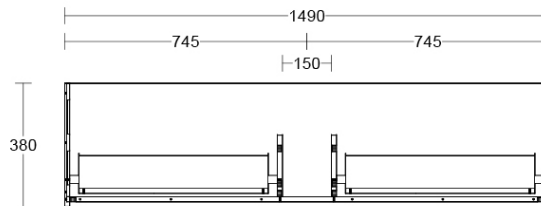

\*Please visit [argentaust.com.au/warranty](http://argentaust.com.au/warranty) to view the full warranty

*Note: All dimensions are in millimetres and are subject to normal manufacturing variations. Always use the physical product measurements for cut-outs and rough-ins as the technical details shown may differ from the actual product. Use acetic cured silicone sealant. Do not use epoxy type adhesives. Clean with damp cloth. Do not use abrasive cleaners, liquids or pastes.*