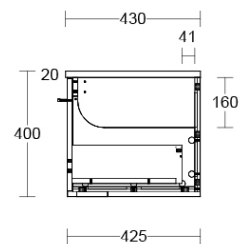

\*Please visit [argentaust.com.au/warranty](http://argentaust.com.au/warranty) to view the full warranty

*Note: All dimensions are in millimetres and are subject to normal manufacturing variations. Always use the physical product measurements for cut-outs and rough-ins as the technical details shown may differ from the actual product. Use acetic cured silicone sealant. Do not use epoxy type adhesives. Clean with damp cloth. Do not use abrasive cleaners, liquids or pastes.*