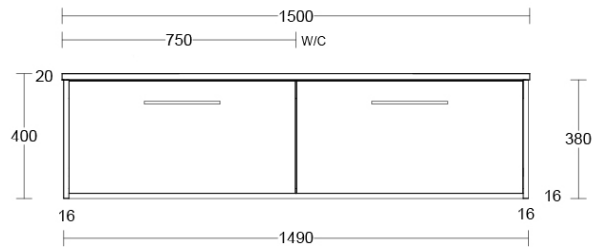

Installation Instructions

- Wall Mounted
- Some Cabinet/basin configurations may limit tap hole positioning

*Please visit argentaust.com.au/warranty to view the full warranty

Note: All dimensions are in millimetres and are subject to normal manufacturing variations. Always use the physical product measurements for cut-outs and rough-ins as the technical details shown may differ from the actual product. Use acetic cured silicone sealant. Do not use epoxy type adhesives. Clean with damp cloth. Do not use abrasive cleaners, liquids or pastes.