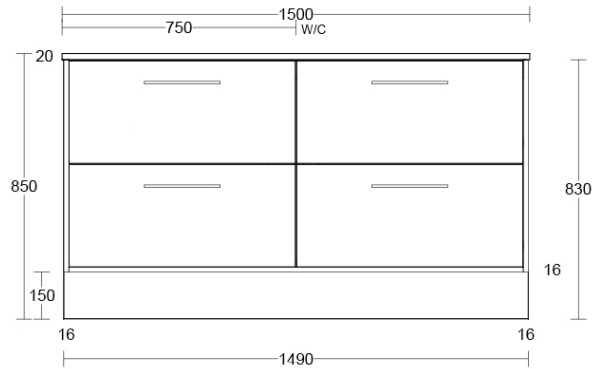

Installation Instructions

- * Floor Mounted
- * Some Cabinet/basin configurations may limit tap hole positioning

*Please visit argentaust.com.au/warranty to view the full warranty

Note: All dimensions are in millimetres and are subject to normal manufacturing variations. Always use the physical product measurements for cut-outs and rough-ins as the technical details shown may differ from the actual product. Use acetic cured silicone sealant. Do not use epoxy type adhesives. Clean with damp cloth. Do not use abrasive cleaners, liquids or pastes.