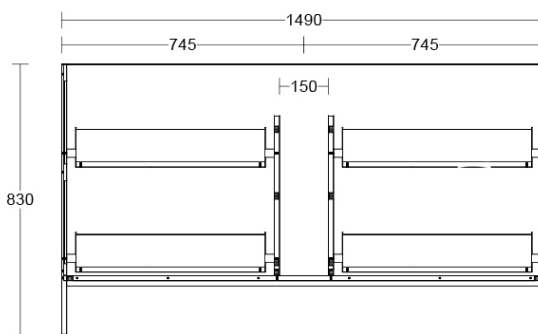

Installation Instructions

- * Floor Mounted
- * Some Cabinet/basin configurations may limit tap hole positioning

*Please visit argentaust.com.au/warranty to view the full warranty

Note: All dimensions are in millimetres and are subject to normal manufacturing variations. Always use the physical product measurements for cut-outs and rough-ins as the technical details shown may differ from the actual product. Use acetic cured silicone sealant. Do not use epoxy type adhesives. Clean with damp cloth. Do not use abrasive cleaners, liquids or pastes.