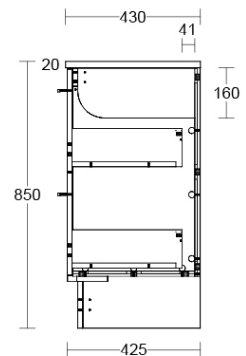

Installation Instructions

- * Floor Mounted
- * Some Cabinet/basin configurations may limit tap hole positioning

*Please visit argentaust.com.au/warranty to view the full warranty

Note: All dimensions are in millimetres and are subject to normal manufacturing variations. Always use the physical product measurements for cut-outs and rough-ins as the technical details shown may differ from the actual product. Use acetic cured silicone sealant. Do not use epoxy type adhesives. Clean with damp cloth. Do not use abrasive cleaners, liquids or pastes.