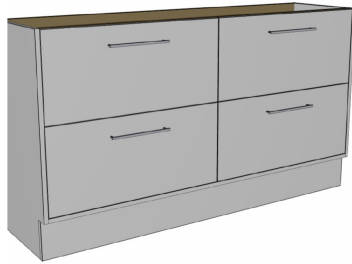

Luxus Slim 1500 Floor Cabinet

suit Undercounter Basin, 4 Drawer

Product Image

Product Details

Code: LUU1500NSF4XX
Brand: Argent
Range: Luxus
Warranty: 10 Years*

Additional Features

Technical Specification

Required Product

Wall Mounted Tapware recommended for Slim Cabinets

Recommended Products

Villeroy & Boch, Bette, Argent Under Counter Basin Not Included

Additional Notes

- Australian Made
- Soft Close Drawers
- Multiple cabinet colour choices
- Multiple solid top colour choices
- Gold Interior Package
- 4 drawer