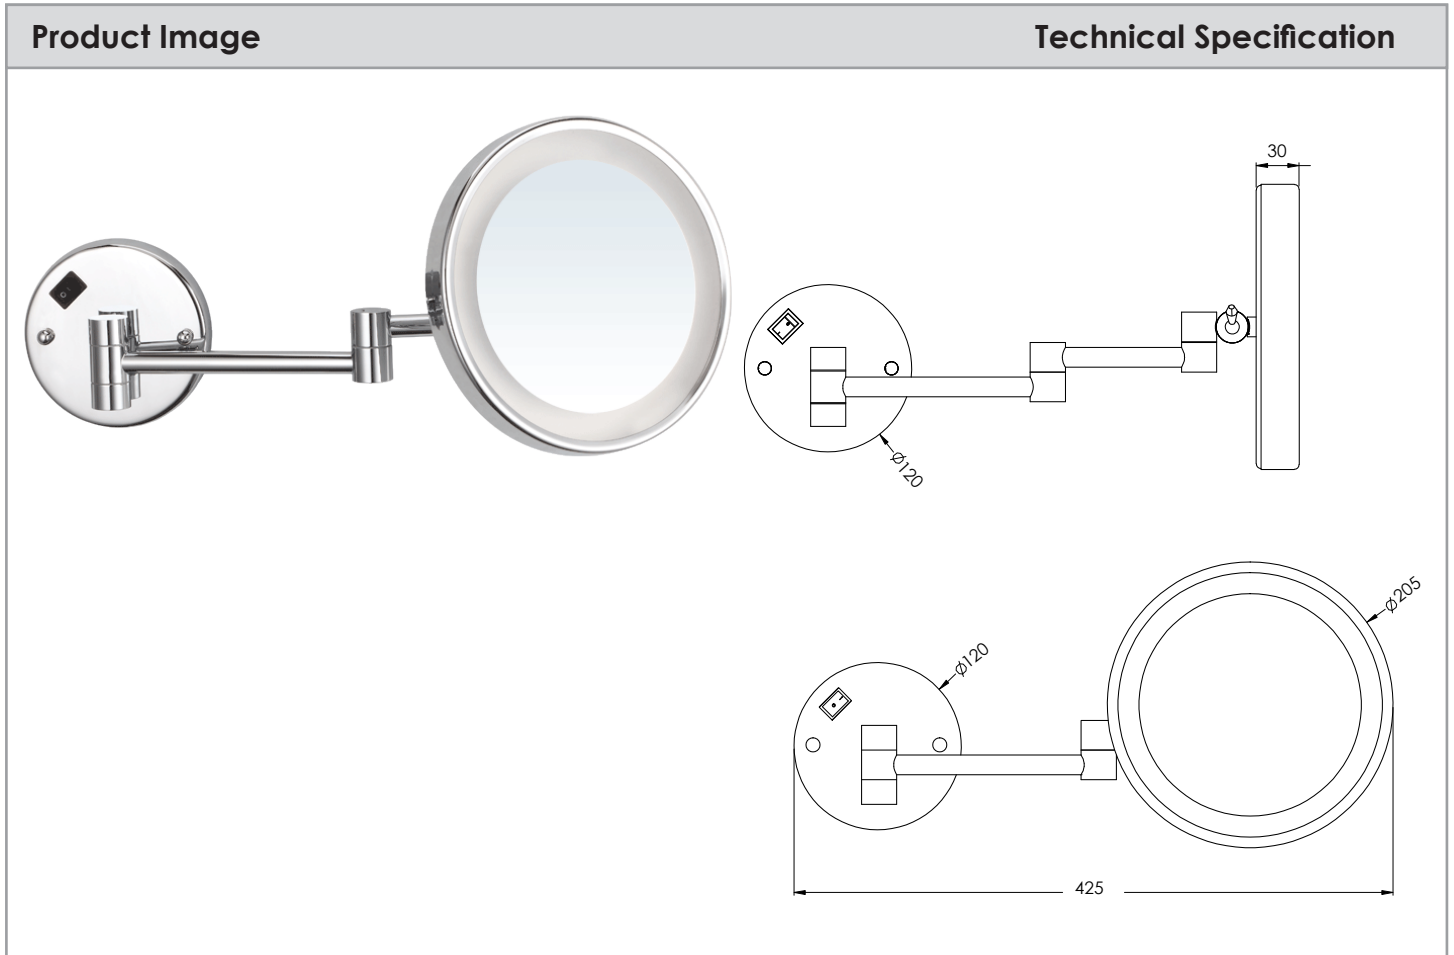

LED WALL MOUNTED MAGNIFYING MIRROR

Description	
LED Pivoting Wall Mounted Magnifying Mirror	
AR9998WL AR9995WL	3x Magnification 5x Magnification

Additional Information
<ul style="list-style-type: none"> • Chrome Plated • 240v Hard Wired • On Off Rocker Switch • IP 44 Rating • Warm Light • Pivots