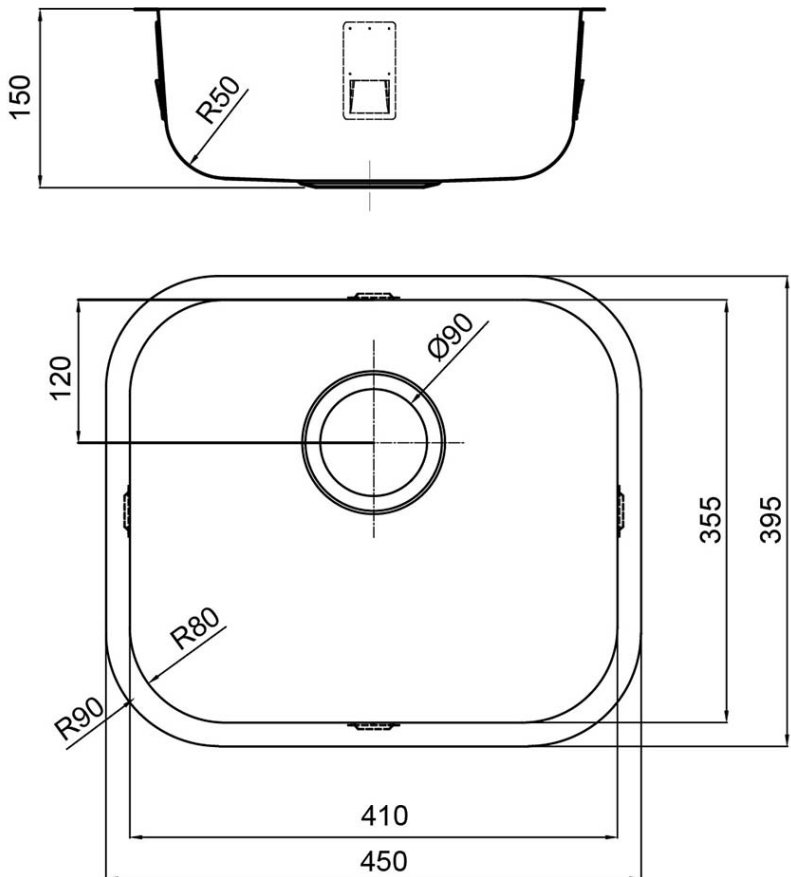

Alto 450 Sink

No tap Hole

Product Image

Product Details

Code:	KS9044100
Brand:	Argent
Range:	Alto PWD
Warranty:	Lifetime*
Product Width:	395 mm
Product Height:	450 mm
Product Depth:	150 mm
Litre Capacity:	26 L

Additional Features

Technical Specification

Required Product

Recommended Products

Additional Notes

- Rolled Edge
- Topmount
- AS1428 compliant when installed with correct tapware
- Insulation pad preinstalled on bottom of the sink

*Please visit argentaust.com.au/warranty to view the full warranty

Note: All dimensions are in millimetres and are subject to normal manufacturing variations. Always use the physical product measurements for cut-outs and rough-ins as the technical details shown may differ from the actual product. Use acetic cured silicone sealant. Do not use epoxy type adhesives. Clean with damp cloth. Do not use abrasive cleaners, liquids or pastes.