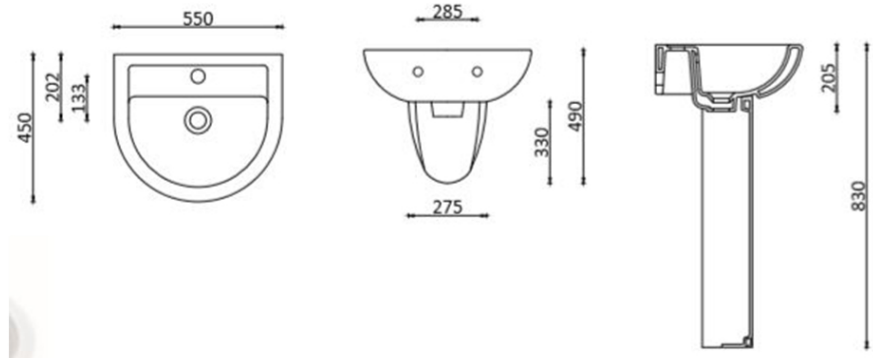

Mode 550 Wall Basin

No Tap Hole, No Overflow

Product Image

Product Details

SKU:	KO04LVB00
Brand:	Argent
Range:	Mode
Warranty:	10 Years
Product Width:	550 mm
Product Depth:	450 mm
WELS:	N/A

Additional Features

Technical Specification

Required Product

Recommended Products

Series K316-D PUW 32mm 2 Piece

Additional Notes

* Hospital Hygiene & AS1428 Dimensional Compliant

Note: All dimensions are in millimetres and are subject to normal manufacturing variations. Always use the physical product measurements for cut-outs and rough-ins as the technical details shown may differ from the actual product. Use acetic cured silicone sealant. Do not use epoxy type adhesives. Clean with damp cloth. Do not use abrasive cleaners, liquids or pastes.