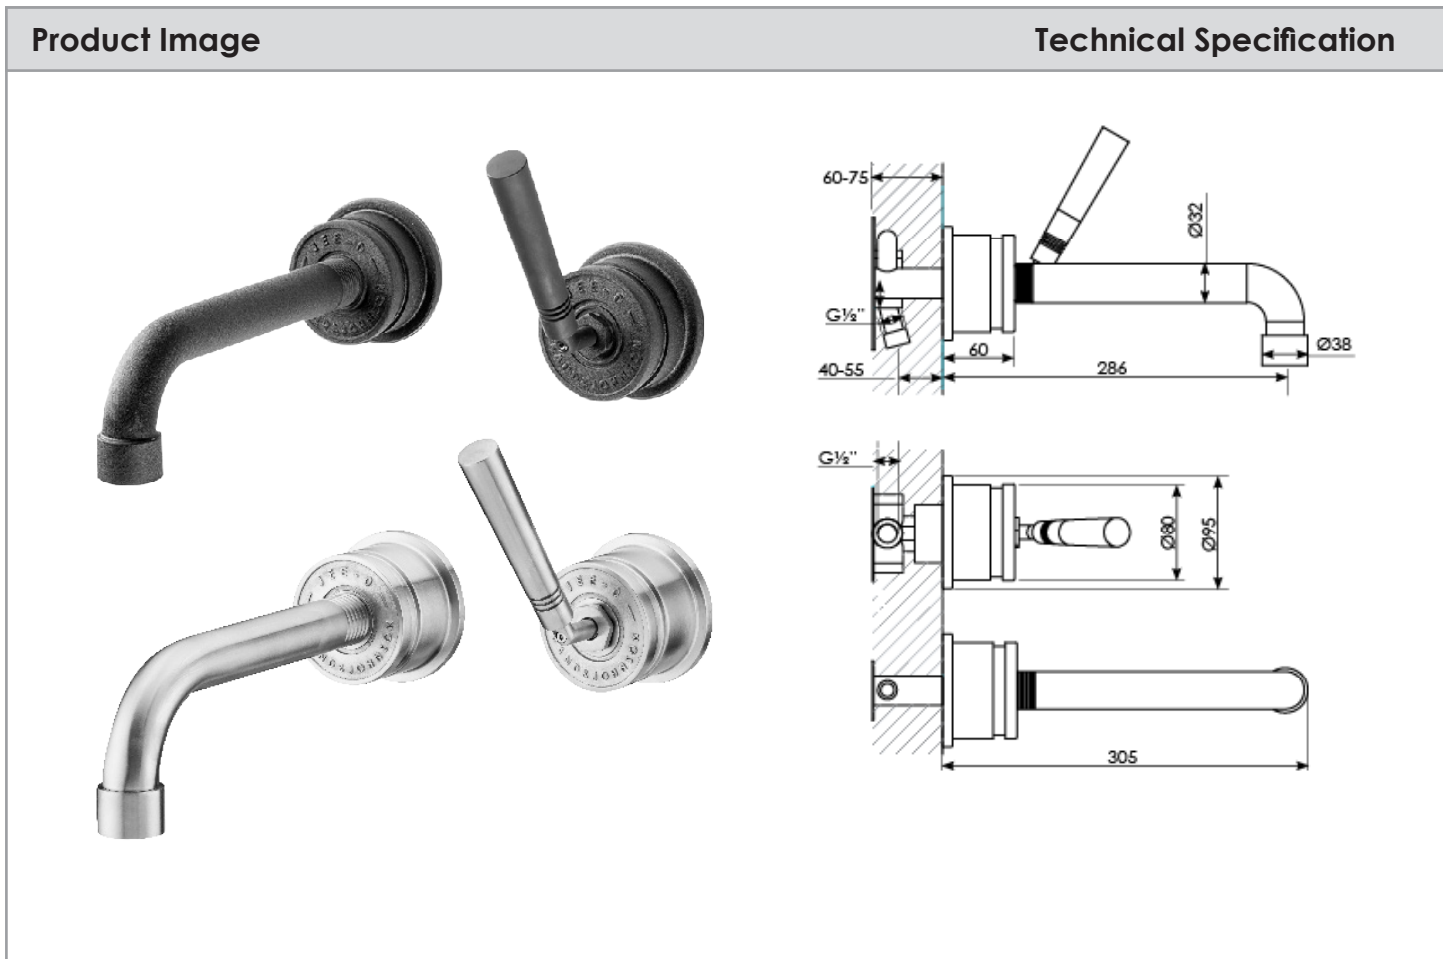

# SOHO WALL MOUNTED BASIN MIXER

Description	
Soho Wall Mounted Basin Mixer 300mm Spout WELS 4 Star/7.5Lpm	
<b>700-1502B</b>	Matte Black
<b>700-1500B</b>	Raw

Additional Information
Stainless Steel 304 Grade