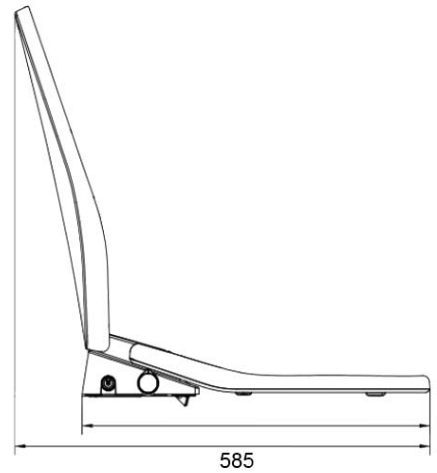

*Please visit argentaust.com.au/warranty to view the full warranty

Note: All dimensions are in millimetres and are subject to normal manufacturing variations. Always use the physical product measurements for cut-outs and rough-ins as the technical details shown may differ from the actual product. Use acetic cured silicone sealant. Do not use epoxy type adhesives. Clean with damp cloth. Do not use abrasive cleaners, liquids or pastes.