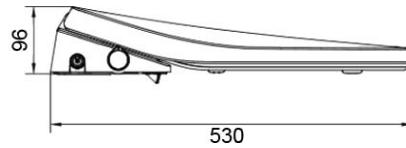

*Please visit argentaust.com.au/warranty to view the full warranty

Note: All dimensions are in millimetres and are subject to normal manufacturing variations. Always use the physical product measurements for cut-outs and rough-ins as the technical details shown may differ from the actual product. Use acetic cured silicone sealant. Do not use epoxy type adhesives. Clean with damp cloth. Do not use abrasive cleaners, liquids or pastes.