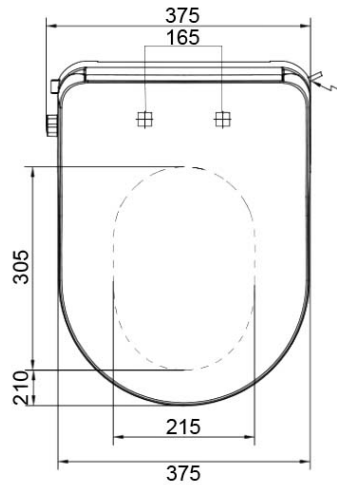

*Please visit argentaust.com.au/warranty to view the full warranty

Note: All dimensions are in millimetres and are subject to normal manufacturing variations. Always use the physical product measurements for cut-outs and rough-ins as the technical details shown may differ from the actual product. Use acetic cured silicone sealant. Do not use epoxy type adhesives. Clean with damp cloth. Do not use abrasive cleaners, liquids or pastes.