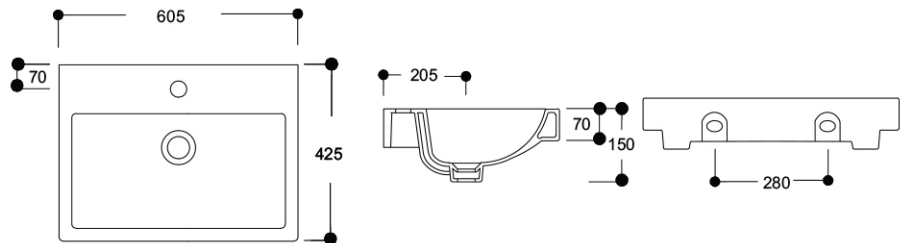

Zen 600 Wall Basin

No Tap Hole

Product Image

Product Details

*Depicted as 1 Tap Hole

SKU:	FC15LVB00
Brand:	Argent
Range:	Zen
Warranty:	10 Years
Product Width:	600 mm
Product Depth:	425 mm
WELS:	N/A

Additional Features

Technical Specification

Required Product

Recommended Products

Additional Notes

* K316 Series Pop Up Waste options

Note: All dimensions are in millimetres and are subject to normal manufacturing variations. Always use the physical product measurements for cut-outs and rough-ins as the technical details shown may differ from the actual product. Use acetic cured silicone sealant. Do not use epoxy type adhesives. Clean with damp cloth. Do not use abrasive cleaners, liquids or pastes.