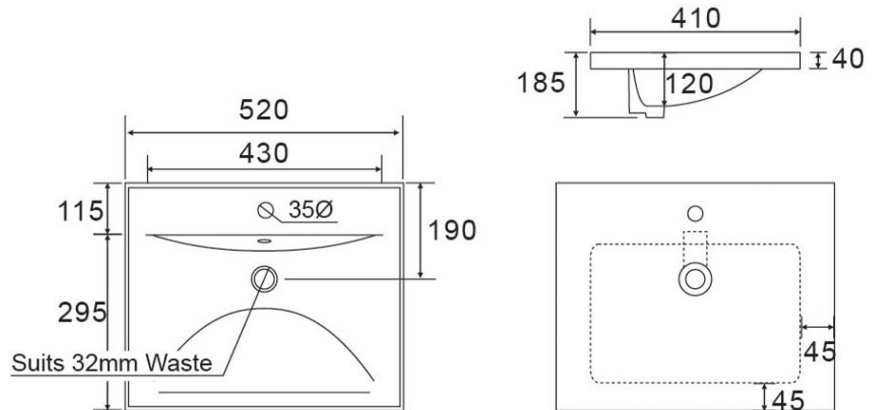

# Zen 520 Drop In Basin

Overflow | 1 Tap Hole

**Product Image**

**Product Details**

<b>Code:</b>	<b>D6152</b>
Brand:	Argent
Range:	Zen
Warranty:	10 Years*
Product Width:	520 mm
Product Depth:	180 mm
WELS:	N/A

**Additional Features**

**Technical Specification**

**Required Product**  
32mm Waste

**Recommended Products**  
K316 PUW series

**Additional Notes**  
• Round Overflow

**Installation Instructions**  
\* Drop In Installation

\*Please visit [argentaust.com.au/warranty](http://argentaust.com.au/warranty) to view the full warranty

Note: All dimensions are in millimetres and are subject to normal manufacturing variations. It is recommended to use the physical product measurements for cut-outs and rough-ins as the technical details shown may differ from the actual product. Use acetic cured silicone sealant. Do not use epoxy type adhesives. Clean with damp cloth. Do not use abrasive cleaners, liquids or pastes.