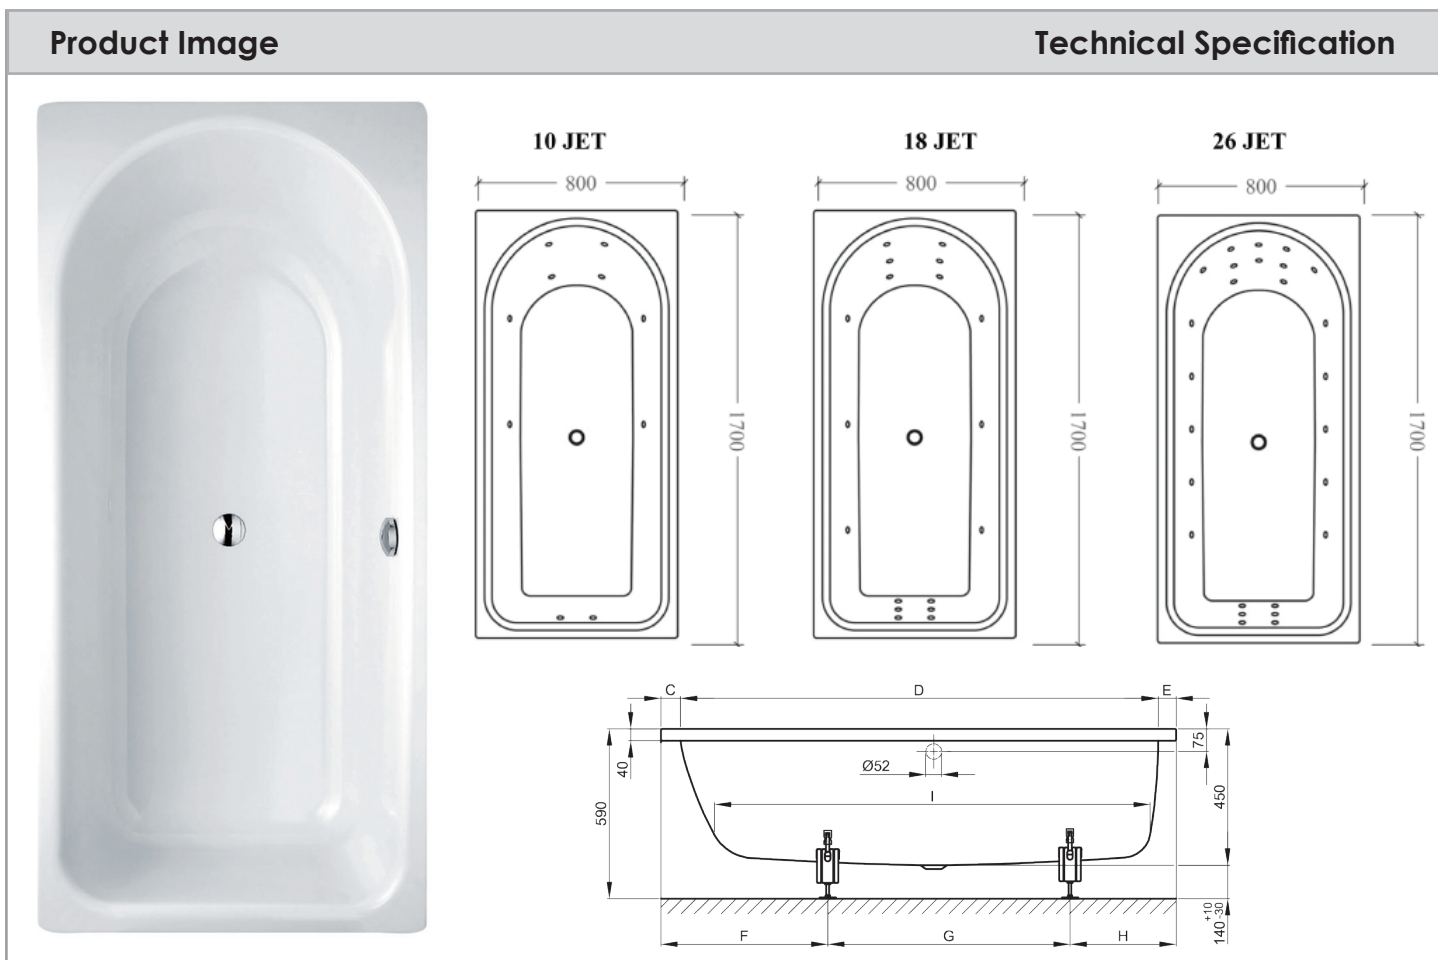

## BETTEOCEAN WHIRLPOOL BATH

Description	
BetteOcean Whirlpool Bath	
<b>WB8765</b> Bath <b>WB8765WFB</b> Bath with Bath Filler	
Whirlpool Systems (add to bath)	
<b>Bette 10Jw/pool sys</b> <b>Bette 18Jw/pool sys</b> <b>Bette 26Jw/pool sys</b>	10 Jet Whirlpool System 18 Jet Whirlpool System 26 Jet Whirlpool System