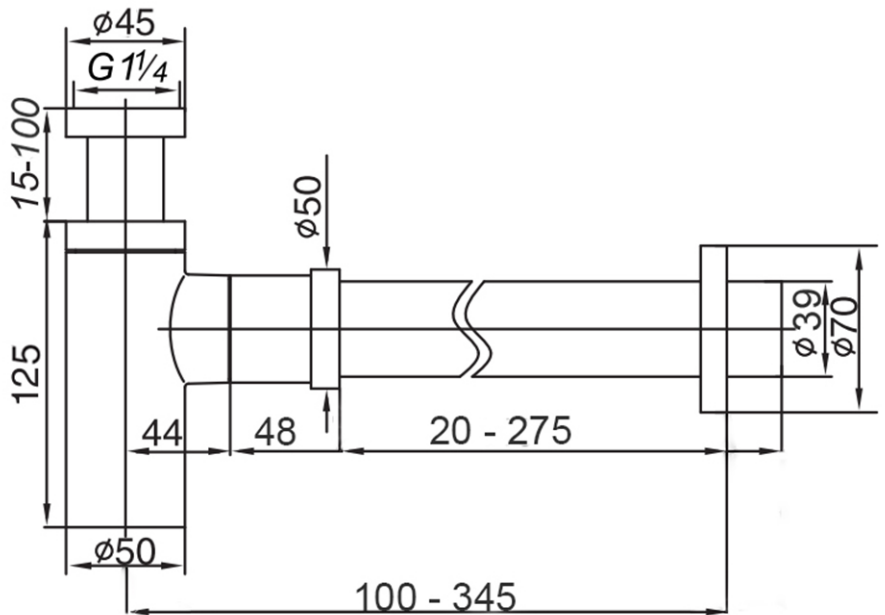

Bottle Trap 32 - 40mm *

P Trap

Product Image

Product Details

SKU:	BS197
Brand:	Argent
Range:	WASTES & TRAPS
Warranty:	3 Years
Product Width:	N/A
Product Depth:	N/A
WELS:	N/A

Additional Features

Technical Specification

Required Product

Recommended Products

Additional Notes

- * Can be used with 28925 adaptor for retro fit installation
- * 28921 adaptor can be used for 40mm waste if required

Installation Instructions

- * Requires 40mm DWV socket / elbow finished flush to wall

Note: All dimensions are in millimetres and are subject to normal manufacturing variations. Always use the physical product measurements for cut-outs and rough-ins as the technical details shown may differ from the actual product. Use acetic cured silicone sealant. Do not use epoxy type adhesives. Clean with damp cloth. Do not use abrasive cleaners, liquids or pastes.