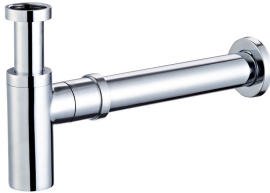

Bottle Trap 32 - 40mm *

P Trap

Product Image

Product Details

SKU:	BS197
Brand:	Argent
Range:	WASTES & TRAPS
Warranty:	3 Years
Product Width:	N/A
Product Depth:	N/A
WELS:	N/A

Additional Features

Technical Specification

Required Product

Recommended Products

Additional Notes

- * Can be used with 28925 adaptor for retro fit installation
- * 28921 adaptor can be used for 40mm waste if required

Installation Instructions

- * Requires 40mm DWV socket / elbow finished flush to wall