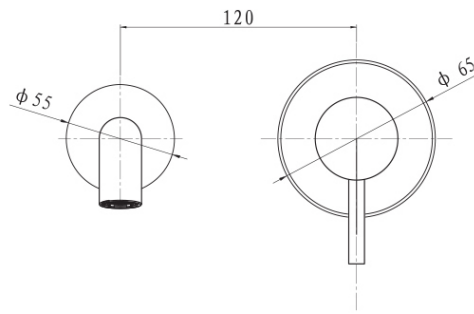

Grace Wall Mounted Basin/Bath Trim

Brushed Gold

Product Image

Product Details

Code:	BM244117BG
Brand:	Argent
Range:	Grace
Warranty:	15 Years*
WELS:	6 Star 4.5 LPM, Reg #: T33614 (V)

Additional Features

Technical Specification

Required Product
BM240017BG

Recommended Products
Optional Rectangular Back Plate
12-10076BG

Additional Notes

- 35mm European Ceramic Cartridge | Superior Flow Regulator

*Please visit argentaust.com.au/warranty to view the full warranty

Note: All dimensions are in millimetres and are subject to normal manufacturing variations. Always use the physical product measurements for cut-outs and rough-ins as the technical details shown may differ from the actual product. Use acetic cured silicone sealant. Do not use epoxy type adhesives. Clean with damp cloth. Do not use abrasive cleaners, liquids or pastes.