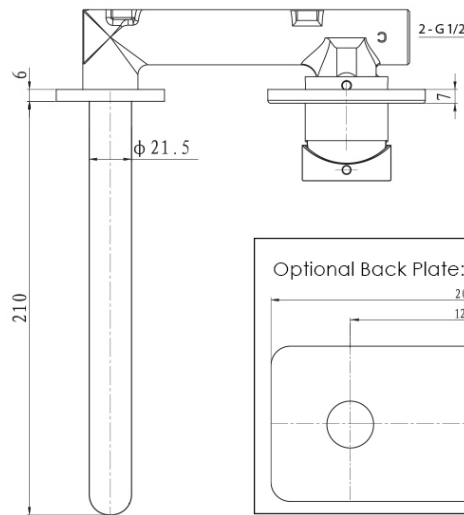

Grace Wall Mounted Basin/Bath Trim

Brushed Gold

Product Image

Product Details

Code:	BM244117BG
Brand:	Argent
Range:	Grace
Warranty:	15 Years*
WELS:	6 Star 4.5 LPM, Reg #: T33614 (V)

Additional Features

Technical Specification

Required Product
BM240017BG

Recommended Products
Optional Rectangular Back Plate
12-10076BG

Additional Notes

- 35mm European Ceramic Cartridge | Superior Flow Regulator

*Please visit argentaust.com.au/warranty to view the full warranty

Note: All dimensions are in millimetres and are subject to normal manufacturing variations. Always use the physical product measurements for cut-outs and rough-ins as the technical details shown may differ from the actual product. Use acetic cured silicone sealant. Do not use epoxy type adhesives. Clean with damp cloth. Do not use abrasive cleaners, liquids or pastes.