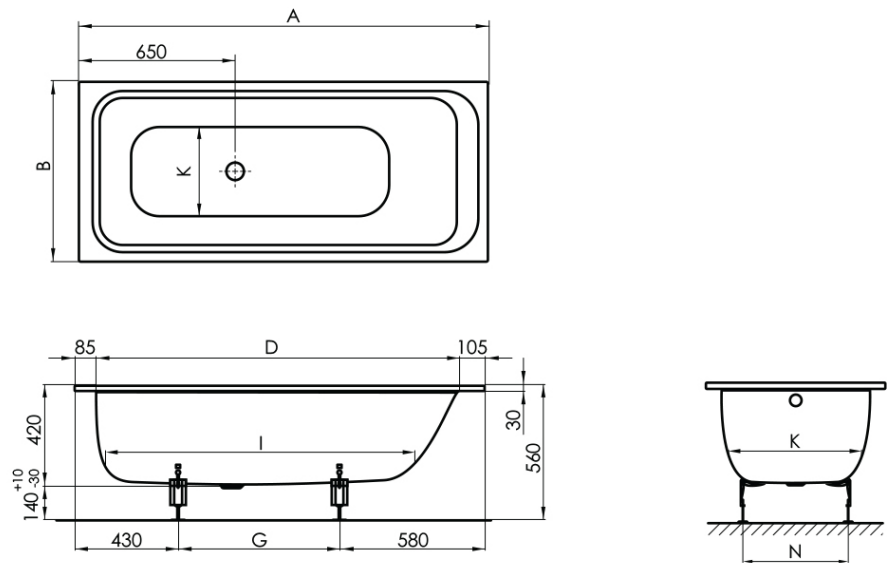

**BETTE**

**BetteSelect 1700 Drop In Bath**

White Overflow

**Product Image**

Shown with chrome overflow and waste.

**Product Details**

**Code:** B3412WWOB  
**Brand:** Bette  
**Range:** BetteSelect  
**Warranty:** \*  
**Product Length:** N/A  
**Product Width:** N/A  
**Product Height:** N/A  
**Litre Capacity:**

**Additional Features**

**Technical Specification**

Dimensions	A	B	D	G	I	K	N
150 x 70 x 42 cm	1500	700	1310	490	1099	498	405
160 x 70 x 42 cm	1600	700	1410	590	1199	498	405
170 x 75 x 42 cm	1700	750	1510	690	1299	548	455
180 x 80 x 42 cm	1800	800	1610	790	1399	598	505

\*Please visit [argentaust.com.au/warranty](http://argentaust.com.au/warranty) to view the full warranty

Note: All dimensions are in millimetres and are subject to normal manufacturing variations. Always use the physical product measurements for cut-outs and rough-ins as the technical details shown may differ from the actual product. Use acetic cured silicone sealant. Do not use epoxy type adhesives. Clean with damp cloth. Do not use abrasive cleaners, liquids or pastes.