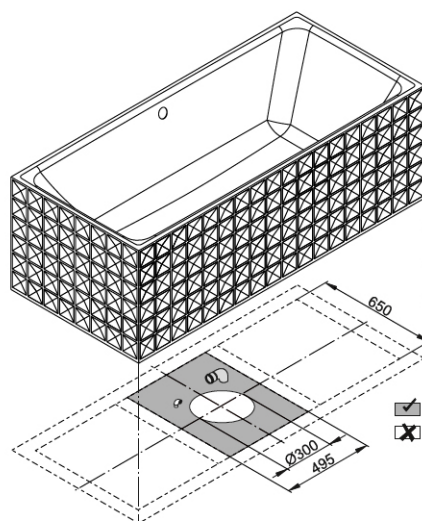

# Loft Ornament 1810 Silhouette Freestanding Bath

White Overflow

**Product Image**

**Product Details**

<b>SKU:</b>	<b>B3172SFXWB</b>
Brand:	Bette
Range:	Loft
Warranty:	30 Years
Product Length:	1810 mm
Product Width:	810 mm
Product Height:	620 mm
Litre Capacity:	

**Additional Features**

**Required Product**

**Recommended Products**

**Additional Notes**

\* White Overflow Waste

**Installation Instructions**

\* Floor needs to be recessed 50mm to accommodate waste connections

**Technical Specification**

- Installation Notes:**
- Rough-in waste position must be on 300mm radius line.
  - Block-out/recess floor for waste 500x500x50mm deep.
  - Water Supply Rough-In Location Options for Bath Filler

Note: All dimensions are in millimetres and are subject to normal manufacturing variations. Always use the physical product measurements for cut-outs and rough-ins as the technical details shown may differ from the actual product. Use acetic cured silicone sealant. Do not use epoxy type adhesives. Clean with damp cloth. Do not use abrasive cleaners, liquids or pastes.