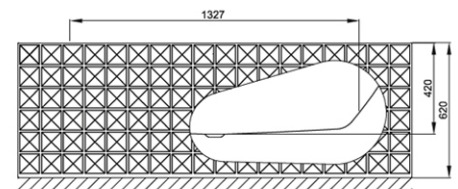

# Loft Ornament 1810 Silhouette Freestanding Bath

White Overflow

**Product Image**

**Product Details**

<b>SKU:</b>	<b>B3172SFXWB</b>
Brand:	Bette
Range:	Loft
Warranty:	30 Years
Product Length:	1810 mm
Product Width:	810 mm
Product Height:	620 mm
Litre Capacity:	

**Additional Features**

**Required Product**

**Recommended Products**

**Additional Notes**

\* White Overflow Waste

**Installation Instructions**

\* Floor needs to be recessed 50mm to accommodate waste connections

**Technical Specification**

- Installation Notes:**
- Rough-in waste position must be on 300mm radius line.
  - Block-out/recess floor for waste 500x500x50mm deep.
  - Water Supply Rough-In Location Options for Bath Filler