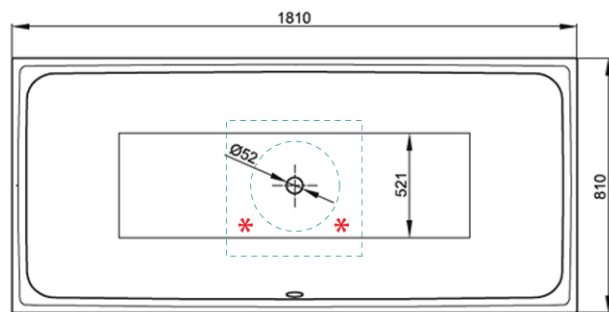

# Loft Ornament 1810 Silhouette Freestanding Bath

White Overflow

**Product Image**

**Product Details**

<b>SKU:</b>	<b>B3172SFXWB</b>
Brand:	Bette
Range:	Loft
Warranty:	30 Years
Product Length:	1810 mm
Product Width:	810 mm
Product Height:	620 mm
Litre Capacity:	

**Additional Features**

**Required Product**

**Recommended Products**

**Additional Notes**

\* White Overflow Waste

**Installation Instructions**

\* Floor needs to be recessed 50mm to accommodate waste connections

**Technical Specification**

- Installation Notes:**
- Rough-in waste position must be on 300mm radius line.
  - Block-out/recess floor for waste 500x500x50mm deep.
  - Water Supply Rough-In Location Options for Bath Filler

Note: All dimensions are in millimetres and are subject to normal manufacturing variations. Always use the physical product measurements for cut-outs and rough-ins as the technical details shown may differ from the actual product. Use acetic cured silicone sealant. Do not use epoxy type adhesives. Clean with damp cloth. Do not use abrasive cleaners, liquids or pastes.