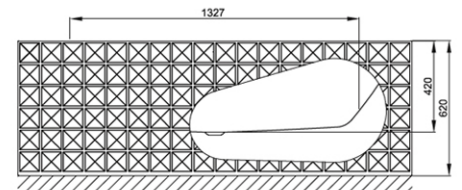

BETTE

Loft Ornament 1810 Silhouette Freestanding Bath

White Overflow | Bath Filler

Product Image

Product Details

SKU:	B3172FFXWB
Brand:	Bette
Range:	Loft
Warranty:	30 Years
Product Length:	1810 mm
Product Width:	810 mm
Product Height:	620 mm
Litre Capacity:	

Additional Features

Technical Specification

Required Product

Recommended Products

Additional Notes

* White Overflow Waste & Bath Filler

Installation Instructions

* Floor needs to be recessed 50mm to accommodate waste connections

Installation Notes:

- Rough-in waste position must be on 300mm radius line.
- Block-out/recess floor for waste 500x500x50mm deep.
- Water Supply Rough-In Location Options for Bath Filler

Note: All dimensions are in millimetres and are subject to normal manufacturing variations. Always use the physical product measurements for cut-outs and rough-ins as the technical details shown may differ from the actual product. Use acetic cured silicone sealant. Do not use epoxy type adhesives. Clean with damp cloth. Do not use abrasive cleaners, liquids or pastes.