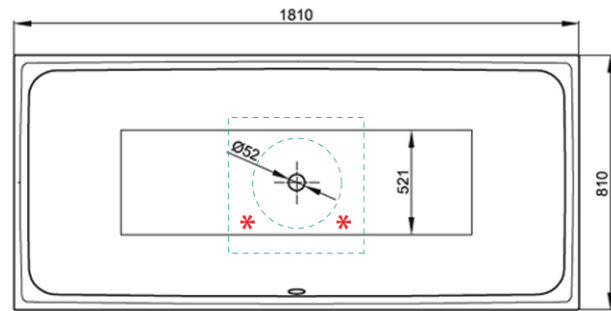

BETTE

Loft Ornament 1810 Silhouette Freestanding Bath

White Overflow | Bath Filler

Product Image

Product Details

SKU:	B3172FFXWB
Brand:	Bette
Range:	Loft
Warranty:	30 Years
Product Length:	1810 mm
Product Width:	810 mm
Product Height:	620 mm
Litre Capacity:	

Additional Features

Technical Specification

Required Product

Recommended Products

Additional Notes

* White Overflow Waste & Bath Filler

Installation Instructions

* Floor needs to be recessed 50mm to accommodate waste connections

Installation Notes:

- Rough-in waste position must be on 300mm radius line.
- Block-out/recess floor for waste 500x500x50mm deep.
- Water Supply Rough-In Location Options for Bath Filler

Note: All dimensions are in millimetres and are subject to normal manufacturing variations. Always use the physical product measurements for cut-outs and rough-ins as the technical details shown may differ from the actual product. Use acetic cured silicone sealant. Do not use epoxy type adhesives. Clean with damp cloth. Do not use abrasive cleaners, liquids or pastes.