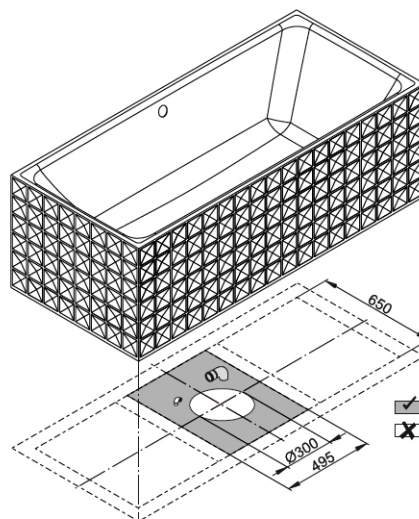

BETTE

Loft Ornament 1810 Silhouette Freestanding Bath

White Overflow | Bath Filler

Product Image

Product Details

SKU:	B3172FFXWB
Brand:	Bette
Range:	Loft
Warranty:	30 Years
Product Length:	1810 mm
Product Width:	810 mm
Product Height:	620 mm
Litre Capacity:	

Additional Features

Technical Specification

Required Product

Recommended Products

Additional Notes

* White Overflow Waste & Bath Filler

Installation Instructions

* Floor needs to be recessed 50mm to accommodate waste connections

Installation Notes:

- Rough-in waste position must be on 300mm radius line.
- Block-out/recess floor for waste 500x500x50mm deep.
- Water Supply Rough-In Location Options for Bath Filler

Note: All dimensions are in millimetres and are subject to normal manufacturing variations. Always use the physical product measurements for cut-outs and rough-ins as the technical details shown may differ from the actual product. Use acetic cured silicone sealant. Do not use epoxy type adhesives. Clean with damp cloth. Do not use abrasive cleaners, liquids or pastes.