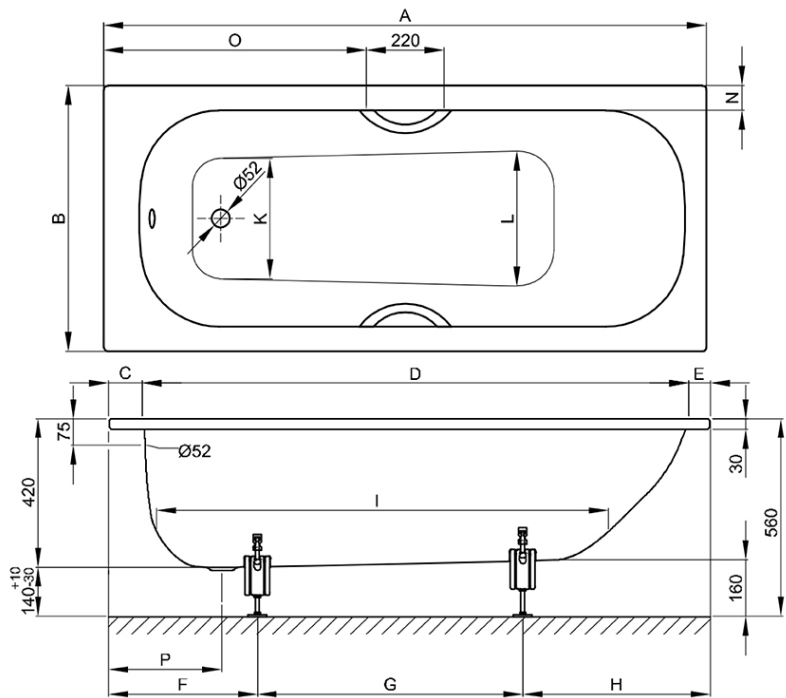

BETTE

BetteForm 1800 Drop In Bath

Overflow | Bath Filler

Product Image

Shown with chrome waste and overflow. Bath filler not shown.

Product Details

SKU:	B2950WFB
Brand:	Bette
Range:	Form
Warranty:	30 Years
Product Length:	1800 mm
Product Width:	800 mm
Product Height:	420 mm
Litre Capacity:	147 L

Additional Features

Required Product

Recommended Products

Additional Notes

* B23-1500 Bette Universal Bath Feet

Technical Specification

Dimensions

article no.	dimensions in mm	A	B	C	D	E	F	G	H
2950	1800 x 800 x 420	1800	800	100	1635	65	430	790	580
		H	I	K	L	N	O	P	volume*
		580	1360	510	520	65	790	320	147 litre

Note: All dimensions are in millimetres and are subject to normal manufacturing variations. Always use the physical product measurements for cut-outs and rough-ins as the technical details shown may differ from the actual product. Use acetic cured silicone sealant. Do not use epoxy type adhesives. Clean with damp cloth. Do not use abrasive cleaners, liquids or pastes.