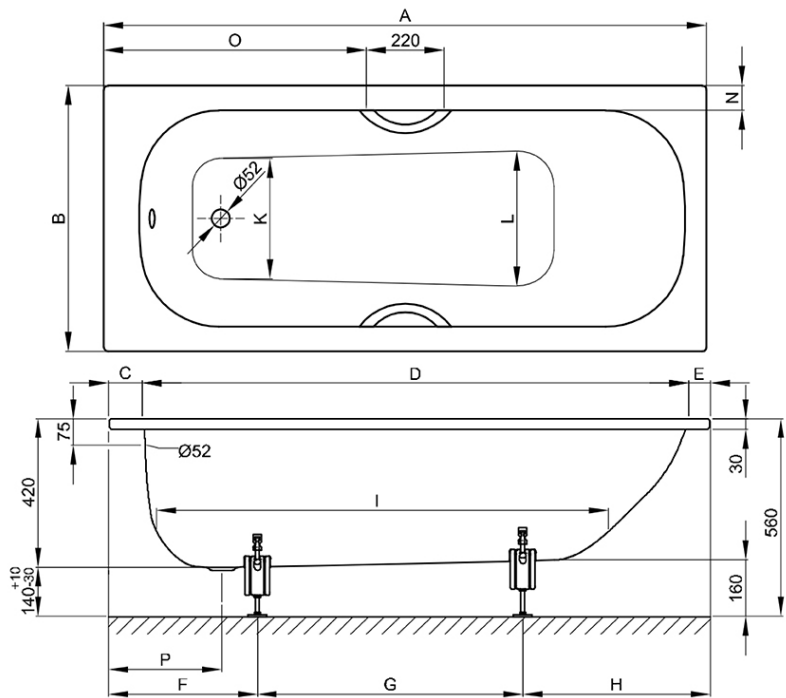

BETTE

BetteForm 1700 Drop In Bath

Overflow | Bath Filler

Product Image

Shown with chrome waste and overflow. Bath filler not shown.

Product Details

SKU:	B2945WFB
Brand:	Bette
Range:	Form
Warranty:	30 Years
Product Length:	1700 mm
Product Width:	700 mm
Product Height:	420 mm
Litre Capacity:	118 L

Additional Features

Required Product

Recommended Products

Additional Notes

* B23-1500 Bette Universal Bath Feet

Technical Specification

Dimensions

article no.	dimensions in mm	A	B	C	D	E	F	G	H
2945	1700 x 700 x 420	1700	700	100	1530	70	420	700	580
		H	I	K	L	N	O	P	volume*
		580	1265	450	475	65	740	320	118 litre

Note: All dimensions are in millimetres and are subject to normal manufacturing variations. Always use the physical product measurements for cut-outs and rough-ins as the technical details shown may differ from the actual product. Use acetic cured silicone sealant. Do not use epoxy type adhesives. Clean with damp cloth. Do not use abrasive cleaners, liquids or pastes.