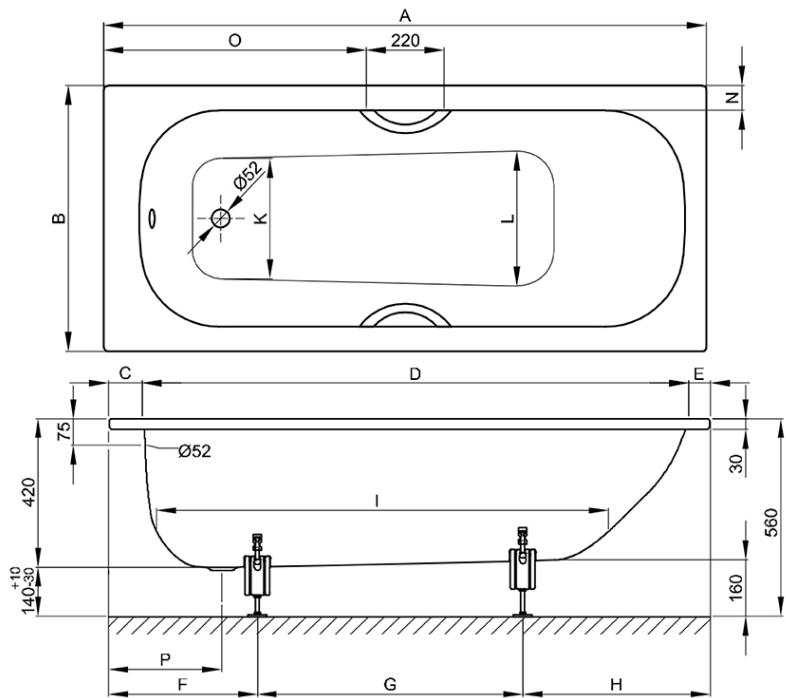

# BetteForm 1600 Drop In Bath

White Overflow | Bath Filler

**Product Image**

Shown with chrome waste and overflow. Bath filler not shown.

**Product Details**

<b>SKU:</b>	<b>B2942WWFB</b>
Brand:	Bette
Range:	Form
Warranty:	30 Years
Product Length:	1600 mm
Product Width:	700 mm
Product Height:	420 mm
Litre Capacity:	103 L

**Additional Features**

**Technical Specification**

**Required Product**

**Recommended Products**

**Additional Notes**

\* B23-1500 Bette Universal Bath Feet

**Dimensions**

article no.	dimensions in mm	A	B	C	D	E	F	G	H
2942	1600 x 700 x 420	1600	700	100	1430	70	400	620	580
		H	I	K	L	N	O	P	volume*
		580	1155	450	470	65	690	320	103 litre

Note: All dimensions are in millimetres and are subject to normal manufacturing variations. Always use the physical product measurements for cut-outs and rough-ins as the technical details shown may differ from the actual product. Use acetic cured silicone sealant. Do not use epoxy type adhesives. Clean with damp cloth. Do not use abrasive cleaners, liquids or pastes.