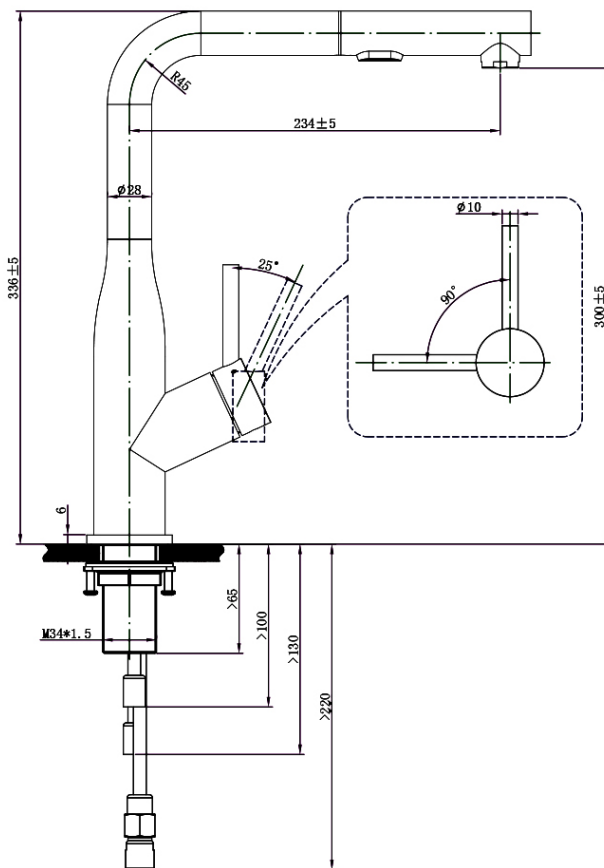

Modern Steel 2.0 Pull Out Spray Kitchen Mixer

Gun Metal

Product Image

Product Details

Code: 9610W1S7
Brand: Villeroy & Boch
Range: Modern Steel 2.0
Warranty: 15 Years*
WELS: 5 Star 5 LPM, Reg #: T37262

Additional Features

Technical Specification

Required Product

Recommended Products

Additional Notes

- Stainless Steel 304 Grade
- 35mm Ceramic Cartridge
- 360 Degree Swivel Range

*Please visit argentaust.com.au/warranty to view the full warranty

Note: All dimensions are in millimetres and are subject to normal manufacturing variations. It is recommended to use the physical product measurements for cut-outs and rough-ins as the technical details shown may differ from the actual product. Use acetic cured silicone sealant. Do not use epoxy type adhesives. Clean with damp cloth. Do not use abrasive cleaners, liquids or pastes.