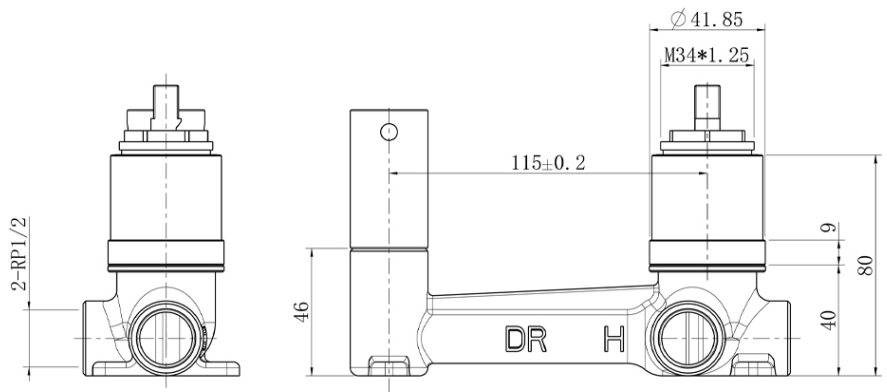

ColourChoice Wall Mounted Basin Mixer Body 35mm

Product Image

Product Details

Code: 8733500
Brand: Villeroy & Boch
Range: ColourChoice
Warranty: 15 Years*
WELS: N/A

Additional Features

Technical Specification

*Please visit argentaust.com.au/warranty to view the full warranty

Note: All dimensions are in millimetres and are subject to normal manufacturing variations. It is recommended to use the physical product measurements for cut-outs and rough-ins as the technical details shown may differ from the actual product. Use acetic cured silicone sealant. Do not use epoxy type adhesives. Clean with damp cloth. Do not use abrasive cleaners, liquids or pastes.