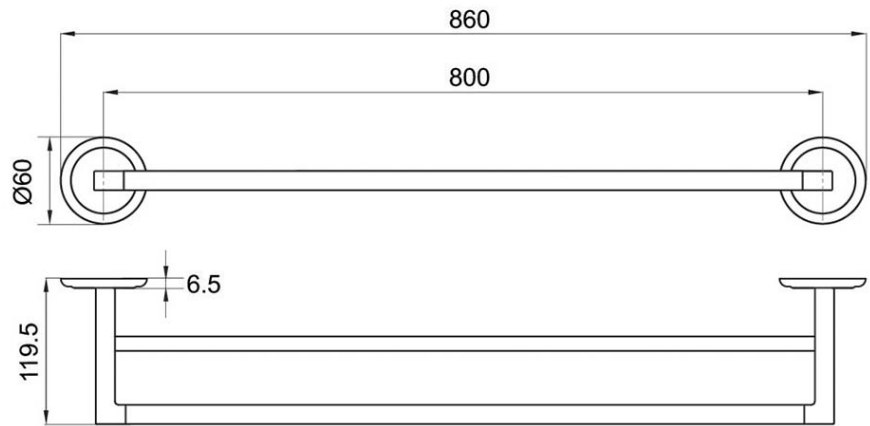

Avia 2.0 800mm Dbl Towel Rail

Brushed Gold

| Product Image | Product Details |
|---------------|-----------------|
|---------------|-----------------|

| | |
|--------------|-----------------|
| Code: | 837885B |
| Brand: | Villeroy & Boch |
| Range: | Avia 2.0 |
| Warranty: | 5 Years* |

- Backing flange & triple fixing included

*Please visit argentaust.com.au/warranty to view the full warranty

Note: All dimensions are in millimetres and are subject to normal manufacturing variations. It is recommended to use the physical product measurements for cut-outs and rough-ins as the technical details shown may differ from the actual product. Use acetic cured silicone sealant. Do not use epoxy type adhesives. Clean with damp cloth. Do not use abrasive cleaners, liquids or pastes.