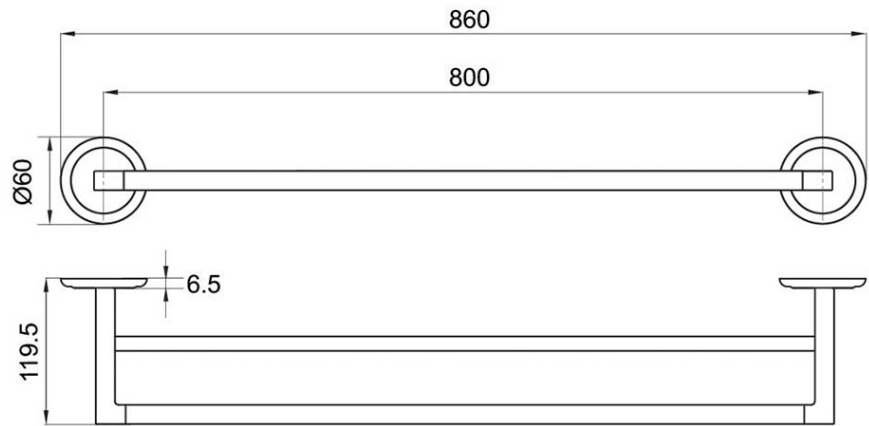

Additional Features	Technical Specification

Required Product

Recommended Products

Additional Notes

- Backing flange & triple fixing included